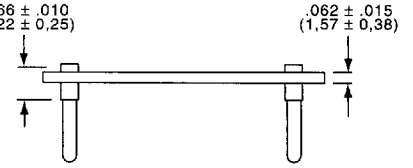

GLASS EPOXY INSULATOR

Note: Head of sleeve sits above insulator

TABLE 1 - PLATING FINISHES

Plating Designation	Sleeve Type	Contact Plating	Sleeve Plating
1	PC Tails	Gold	Tin/Lead
2		Gold	Gold
3		Tin/Lead	Tin/Lead
7		Low Gold	Tin/Lead
4	Solderless Wrap *	Gold	Tin/Lead
5		Gold	Gold
6		Tin/Lead	Tin/Lead

* Solderless Wrap available only in molded thermoplastic insulator.

TABLE 2 - SLEEVE TYPES

PC Tails		Solderless Wrap*	
Designation	"X" Dimension	Designation	"X" Dimension
A	.125" (3,17)		
B	.180" (4,57)	D	.510" (12,95)

Diagrams of PC Tails and Solderless Wrap sleeve types with dimensions. The PC Tails diagram shows a sleeve with a head diameter of $.166 \pm .010$ (4,22 ± 0,25), a body diameter of $.040$ (1,01) Max., and a tail diameter of $\varnothing .020$ (0,51). The Solderless Wrap diagram shows a sleeve with a head diameter of $.193$ (4,90), a body diameter of $.040$ (1,01) Max., and a tail diameter of $.025$ (0,64) Sq.

INSULATOR DIMENSIONS

Insulator Size	"A"		"B"
	Molded Insulators	Glass Epoxy Insulators	
9 X 9	.90	.950	.800
10 X 10	1.00	1.050	.900
11 X 11	1.10	1.150	1.000
12 X 12	1.20	1.250	1.100
13 X 13	1.30	1.350	1.200
14 X 14	1.40	1.450	1.300
15 X 15	1.50	1.550	1.400
16 X 16	1.60	1.650	1.500
17 X 17	1.70	1.750	1.600
18 X 18	1.80	1.850	1.700
19 X 19	1.90	1.950	1.800
20 X 20	2.00	2.050	1.900
21 X 21	2.10	2.150	2.000
22 X 22	N/A	2.250	2.100
23 X 23	N/A	2.350	2.200
24 X 24	N/A	2.450	2.300
25 X 25	N/A	2.550	2.400

Dimensions listed are nominal

Need more technical information?

Consult your Thomas & Betts sales office listed on the back cover

D 15F 9006410 0002883 396

D3

Thomas & Betts
1555 Lynnfield Road
Memphis, TN 38119
(901) 682-8221 FAX (901) 537-8805