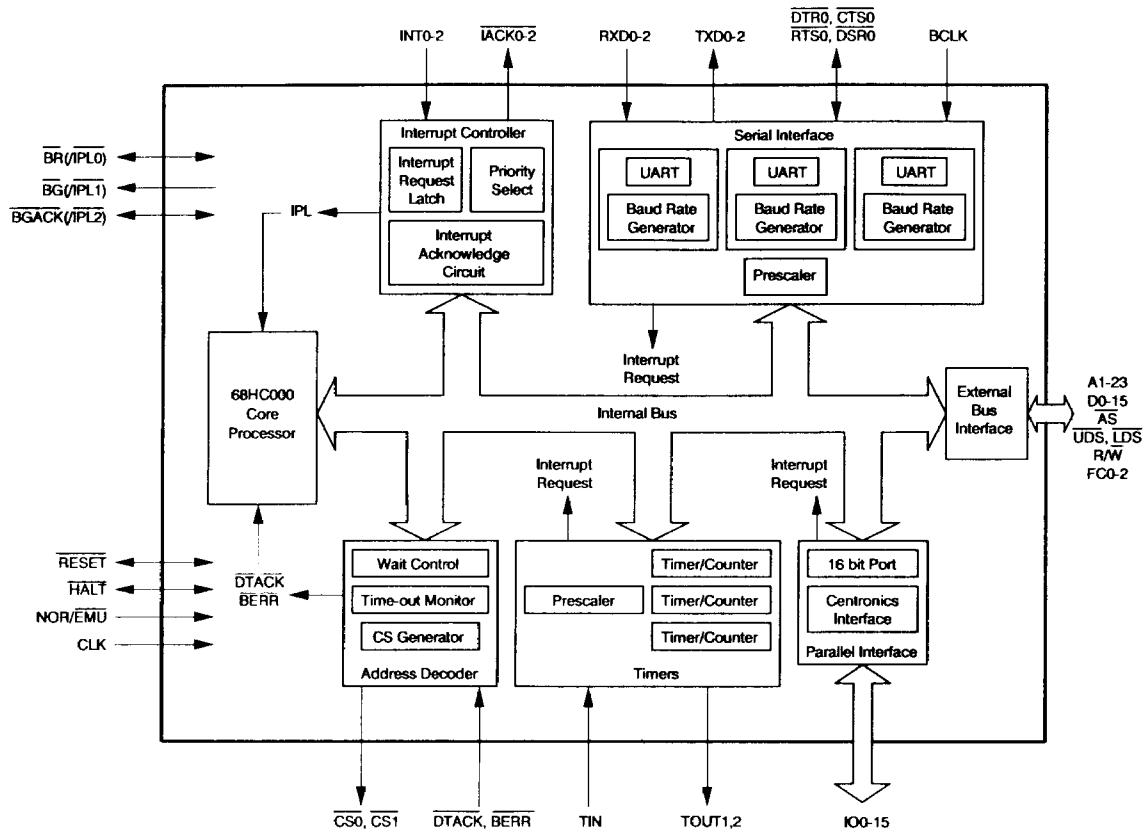

Preliminary

TMP68301 68HC000 Based Integrated Microprocessor

DISTINCTIVE CHARACTERISTICS

- 68HC000 Core based microprocessor.
- 3 Asynchronous serial ports with baud rate generators with optional modem control.
- 16 bit parallel interface with optional Centronics interface port.
- 3 Timer channels, 16 bits each with an 8 bit prescaler.
- Built-in interrupt controller, 3 external and 7 internal channels with auto interrupt vector generation.
- Sophisticated address decoder, includes relocatable chip select generation for internal registers and external chip selects.
- Automatic DTACK generation with 0 to 7 wait states and programmable BERR generation.

BLOCK DIAGRAM

GENERAL DESCRIPTION

Toshiba's TMP68301 is a single-chip, integrated controller utilizing the CMOS 68HC000 microprocessor as the core processor. Standard peripherals circuits required by the 68HC000 are built into the TMP68301. Built-in circuits include 3 serial interfaces, a parallel interface, 3 timers, an interrupt controller and an address decoder.

The TMP68301 has two operating modes. The first is the normal operation mode in which the full functionality of the chip is available. The

second mode is the emulation mode. In the emulation mode, the 68HC000 core does not operate and the built-in peripheral devices are operated by external bus signals.

The TMP68301 can be used where low-power operation or high-performance or low-cost are required. The TMP68301 is usable for a wide variety of applications, such as dot matrix and laser printers, hand-held data terminals and embedded controllers.