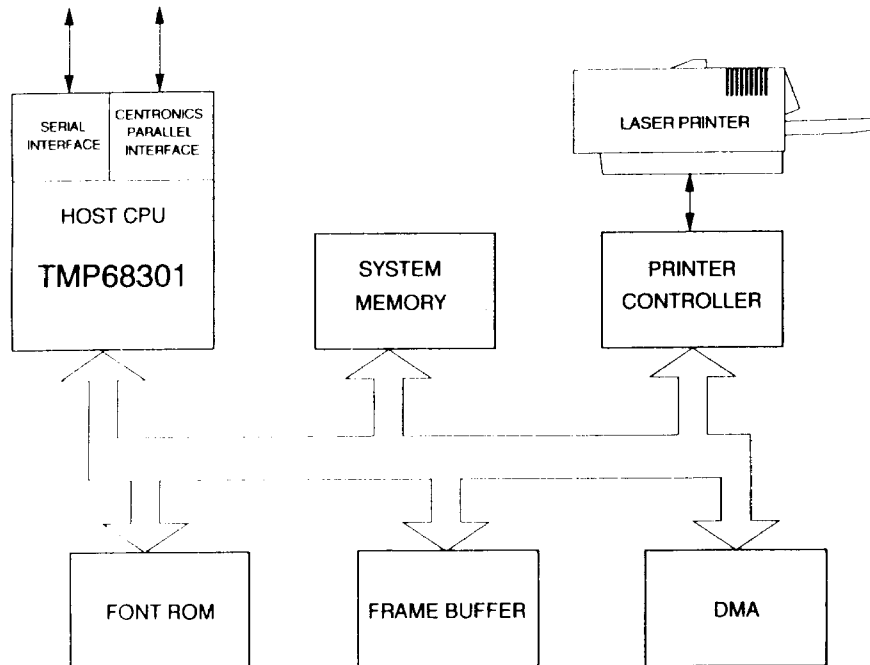

GENERAL DESCRIPTION

Toshiba's TMP68301 is a single-chip, integrated controller utilizing the CMOS 68HC000 microprocessor as the core processor. Standard peripherals circuits required by the 68HC000 are built into the TMP68301. Built-in circuits include 3 serial interfaces, a parallel interface, 3 timers, an interrupt controller and an address decoder.

The TMP68301 has two operating modes. The first is the normal operation mode in which the full functionality of the chip is available. The

second mode is the emulation mode. In the emulation mode, the 68HC000 core does not operate and the built-in peripheral devices are operated by external bus signals.

The TMP68301 can be used where low-power operation or high-performance or low-cost are required. The TMP68301 is usable for a wide variety of applications, such as dot matrix and laser printers, hand-held data terminals and embedded controllers.

TYPICAL TMP68301 APPLICATION

TMP68301 Laser Printer System

For further information, please contact:

Amar Dhillon or Scott Thomas
TOSHIBA AMERICA ELECTRONIC COMPONENTS, INC.
9775 Toledo Way, Irvine, CA 92718
(714) 455-2000
or, your local salesperson at:
REGIONAL SALES OFFICES

NORTHWEST REGION
Sunnyvale, CA (408) 737-9844

CENTRAL REGION
Deerfield, IL (708) 945-1500

EASTERN REGION
Burlington, MA (617) 272-4352

SOUTHWEST REGION
Tustin, CA (714) 259-0368

SOUTHCENTRAL REGION
Richardson, TX (214) 480-0470

SOUTHEAST REGION
Norcross, GA (404) 368-0203