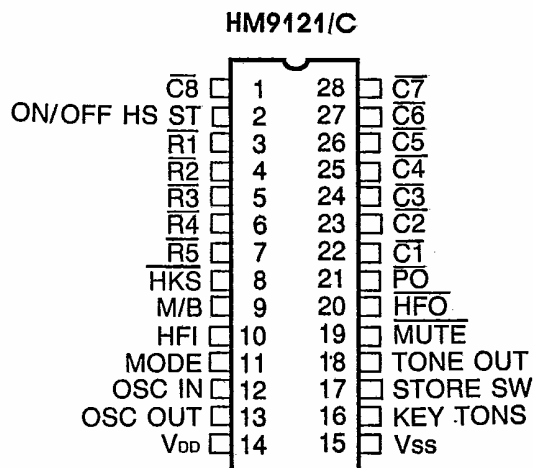

HM9121/C TONE/PULSE SWITCHABLE & 20 MEMORIES DIALER WITH HANDFREE CONTROL & PAGE FUNCTION

Features

- 20 numbers x 16 digits repertory memory.
- Provides HANDFREE control circuit to implement ON Hook dialing or speak phone control function
- Provides PAGE key for selecting 20 memories by 10 memories key.
- 10pps/20pps/TONE selectable by MODE pin.
- M/B pin selectable type.

	M/B	Flash	M/B rate
HM9121	V _{SS}	600ms	40 : 60
	V _{DD}	100ms	33 : 66
HM9121C	V _{SS}	100ms	40 : 60
	V _{DD}	600ms	33 : 66

Pin Assignment

Keyboard Scheme

	C1	C2	C3	C4	C5	C6	C7	C8
R0		PAGE	CD	P→T	M ₁	M ₆	M ₁₁	M ₁₆
R1	1	2	3	FLASH	M ₂	M ₇	M ₁₂	M ₁₇
R2	4	5	6		M ₃	M ₈	M ₁₃	M ₁₈
R3	7	8	9	STORE	M ₄	M ₉	M ₁₄	M ₁₉
R4	*	0	#	RD/P	M ₅	M ₁₀	M ₁₅	M ₂₀

CD: Call Disconnect.