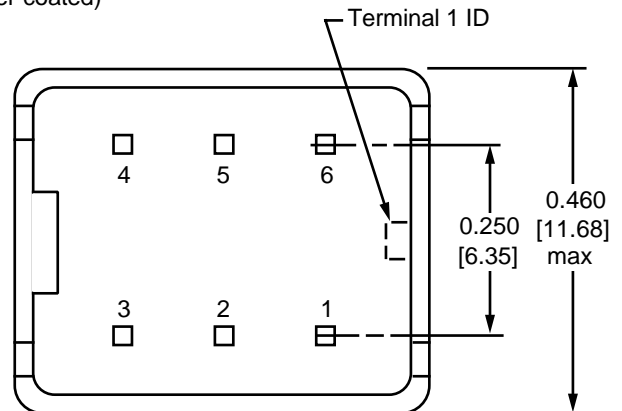

MECHANICAL

Note: Unless otherwise specified, dimensions are nominal and in inches [millimeters].

CORPORATE

Bel Fuse Inc.
198 Van Vorst Street
Jersey City, NJ 07302
Tel 201-432-0463
Fax 201-432-9542
www.belfuse.com

FAR EAST

Bel Fuse Ltd.
8F / 8 Luk Hop Street
San Po Kong
Kowloon, Hong Kong
Tel 852-2328-5515
Fax 852-2352-3706
www.belfuse.com

EUROPE

Bel Fuse Europe Ltd.
Preston Technology Management Centre
Marsh Lane, Suite F23, Preston
Lancashire, PR1 8UD, U.K.
Tel 44-1772-556601
Fax 44-1772-888366
www.belfuse.com