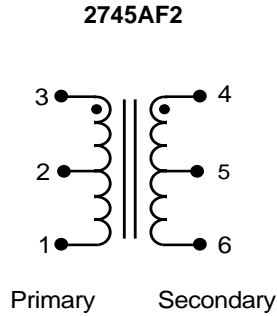

HIGH FREQUENCY MAGNETICS

T1/E1 Single Through Hole Transformers

SCHEMATICS