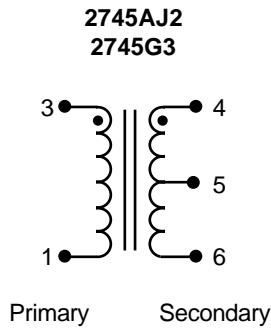

HIGH FREQUENCY MAGNETICS

T1/E1 Single Through Hole Transformers

SCHEMATICS