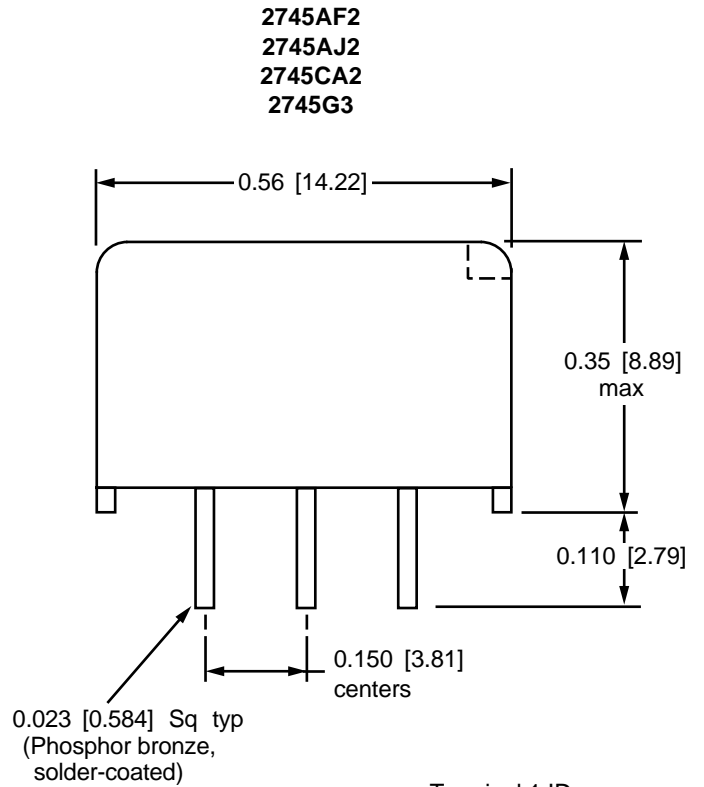

MECHANICAL

Note: Unless otherwise specified, dimensions are nominal and in inches [millimeters].

CORPORATE

Bel Fuse Inc.
198 Van Vorst Street
Jersey City, NJ 07302
Tel 201-432-0463
Fax 201-432-9542
www.belfuse.com

FAR EAST

Bel Fuse Ltd.
8F / 8 Luk Hop Street
San Po Kong
Kowloon, Hong Kong
Tel 852-2328-5515
Fax 852-2352-3706
www.belfuse.com

EUROPE

Bel Fuse Europe Ltd.
Preston Technology Management Centre
Marsh Lane, Suite F23, Preston
Lancashire, PR1 8UD, U.K.
Tel 44-1772-556601
Fax 44-1772-888366
www.belfuse.com