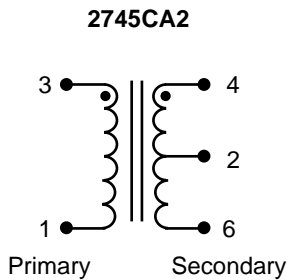

HIGH FREQUENCY MAGNETICS

T1/E1 Single Through Hole Transformers

SCHEMATICS