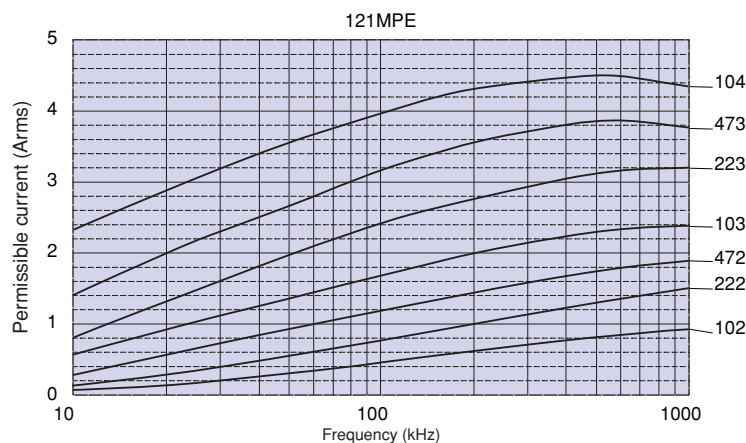

□ : Tolerance (H: ±3%, J: ±5%)   **: Suffix

◆ PERMISSIBLE CURRENT FOR FREQUENCY