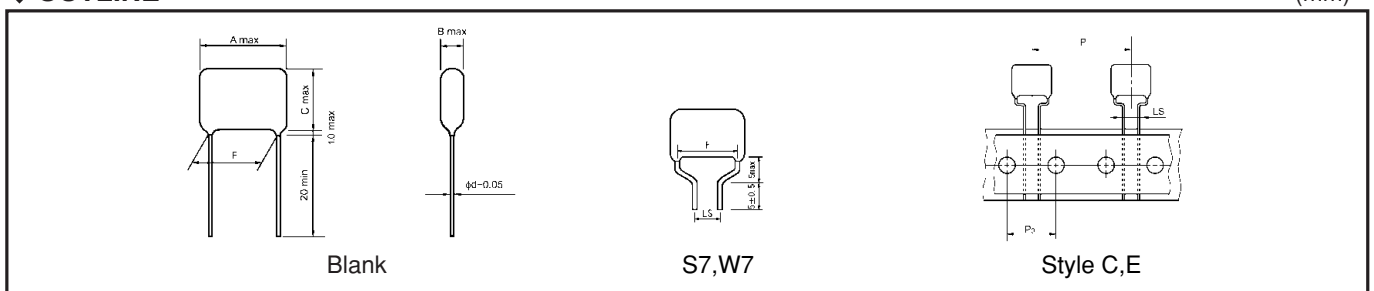

◆ OUTLINE

(mm)

◆ PART NUMBER

| Symbol | U _R |
|--------|----------------|
| 800 | 800VDC/250VAC |
| 121 | 1250VDC/400VAC |
| 161 | 1600VDC/700VAC |

| Symbol | Tolerance |
|--------|-----------|
| H | ± 3% |
| J | ± 5% |