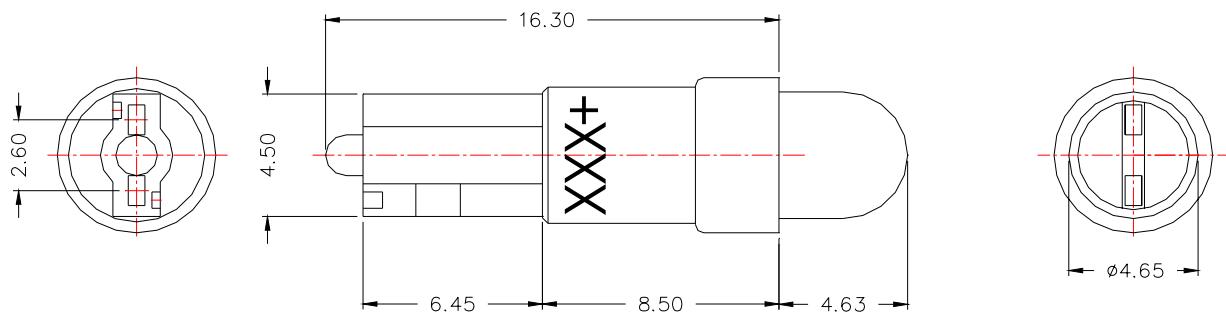

#### **Description:**

These single lamp LED Bulbs are specifically designed for flashlight electric equipment, indicator light switch and where a wide view angle. The 4.6mm round shaped radiation pattern (60°) and high luminous intensity ensure that these devices are excellent for wide field of view outdoor applications where a wide viewing angle and readability in sunlight are essential.

#### **Option:**

- 6V to 240V AC or DC
- Other industry standard base

***A-BRIGHT***

A-BRIGHT INDUSTRIAL CO.,LTD.

---

***Part No.: AB-46B5-24VD-T5***

***Single Lamp LED Bulb***

**PACKAGE DIMENSIONS:**

**NOTE:**

1. All dimensions are in millimeter.
2. Wedge base T-5.
3. All tolerance are  $\pm 0.25$ mm.

**Part No.: AB-46B5-24VD-T5**

***Single Lamp LED Bulb***

**FEATURE:**

- SUPER LUMINOSITY BLUE LED (InGaN).
- WATER CLEAR PACKAGE.
- 4.6mm ALL RESIN MOLD.
- WIDE VIEWING ANGLE.
- BASE MODEL T-5.
- DC ELECTRIC.