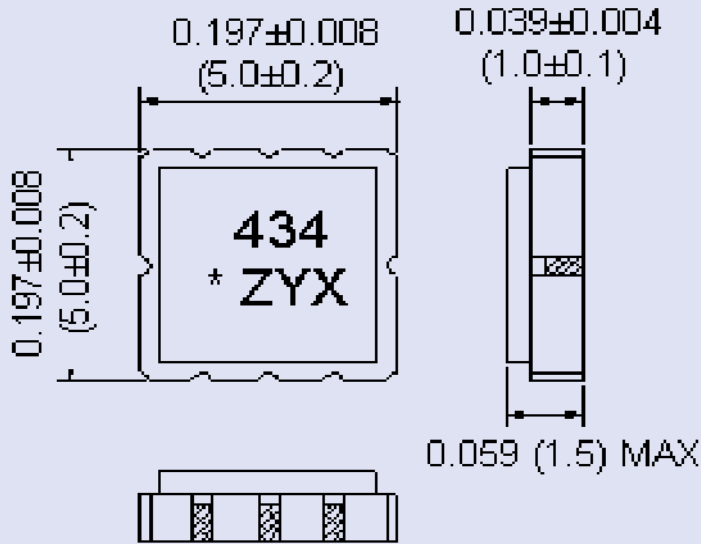

# SURFACE MOUNT 434.0 MHz SAW FILTER

AFS434.0W02-TE

RoHS  
Compliant

5.0 x 5.0 x 1.0 mm

## OUTLINE DIMENSIONS:

Pin#	Function
2	Input
6	Output
Other	Case Ground

Dimension : Inches (mm)

ABRACON IS  
ISO 9001 / QS 9000  
CERTIFIED

**ABRACON**  
CORPORATION

Visit [www.abracon.com](http://www.abracon.com) for Terms & Conditions of Sale **Revised: 1.9.08**  
 30332 Esperanza, Rancho Santa Margarita, California 92688  
 tel 949-546-8000 | fax 949-546-8001 | [www.abracon.com](http://www.abracon.com)