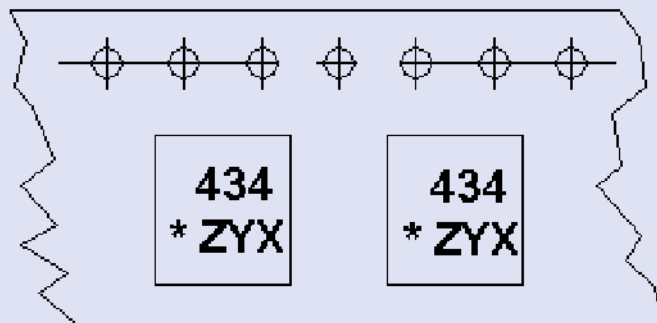

TAPE RUNNING DIRECTION

Dimensions: mm

ABRACON IS
ISO 9001 / QS 9000
CERTIFIED

Visit www.abracon.com for Terms & Conditions of Sale **Revised: 1.9.08**
30332 Esperanza, Rancho Santa Margarita, California 92688
tel 949-546-8000 | fax 949-546-8001 | www.abracon.com