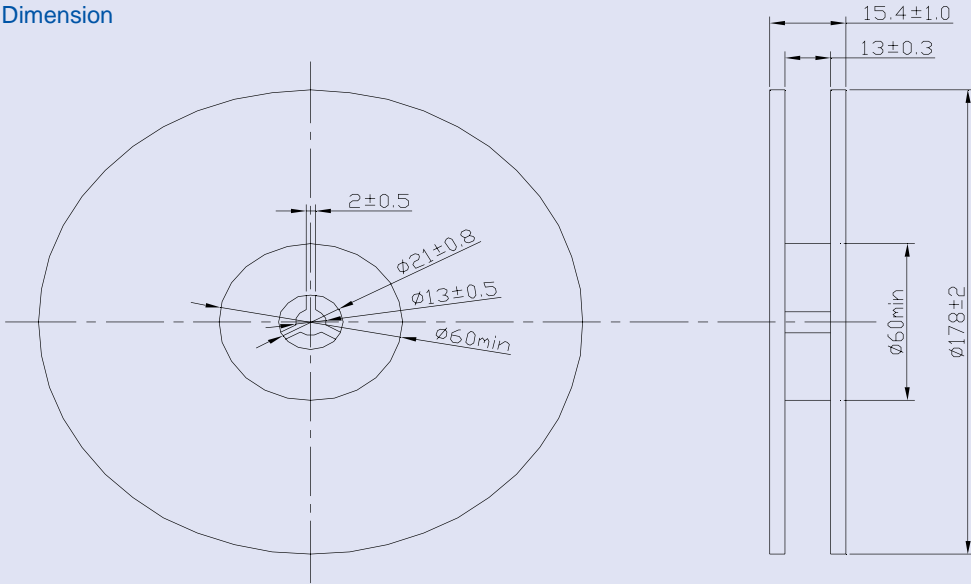

## OUTLINE DIMENSIONS:

Pin#	Function
2	Input
6	Output
Other	Case Ground

Dimension : Inches (mm)

ABRACON IS  
ISO 9001 / QS 9000  
CERTIFIED

**ABRACON**  
CORPORATION

Visit [www.abracon.com](http://www.abracon.com) for Terms & Conditions of Sale **Revised: 1.9.08**  
 30332 Esperanza, Rancho Santa Margarita, California 92688  
 tel 949-546-8000 | fax 949-546-8001 | [www.abracon.com](http://www.abracon.com)

### Reel Dimension

### Tape Dimension

W	F	E	P0	P1	P2	D0	D1	t1	t2	A	B
12.0	5.5	1.75	4.0	8.0	2.0	φ1.5	φ1.5	0.31	1.95	5.5	5.5
±0.3	±0.1	±0.1	±0.2	±0.1	±0.2	±0.1	±0.25	max.	max.	max.	max.

TAPE RUNNING DIRECTION

Dimensions: mm

ABRACON IS  
ISO 9001 / QS 9000  
CERTIFIED