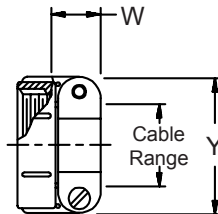

**STYLE A
Medium Duty
(Table XI)**