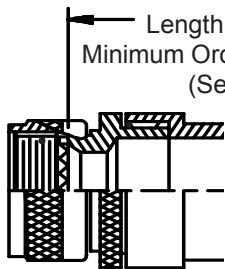

**CONNECTOR  
 DESIGNATORS  
 A-F-H-L-S  
 ROTATABLE  
 COUPLING**

**TYPE B INDIVIDUAL  
 AND/OR OVERALL  
 SHIELD TERMINATION**

**STYLE 2  
 (STRAIGHT  
 See Note 1)**

**STYLE 2  
 (45° & 90°  
 See Note 1)**

**STYLE H  
 Heavy Duty  
 (Table X)**

**STYLE A  
 Medium Duty  
 (Table XI)**

**STYLE M  
 Medium Duty  
 (Table XI)**

**STYLE D  
 Medium Duty  
 (Table XI)**