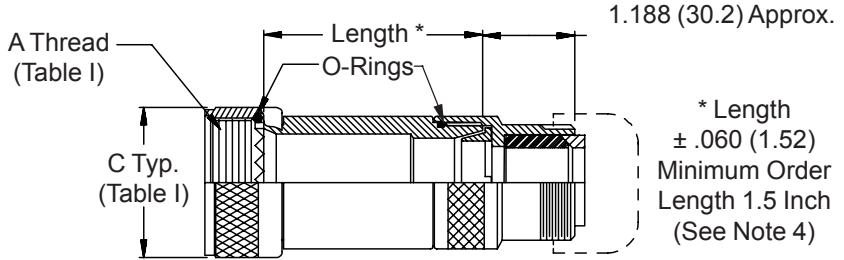

**CONNECTOR  
 DESIGNATORS  
 A-F-H-L-S  
 ROTATABLE  
 COUPLING**

**TYPE B INDIVIDUAL  
 AND/OR OVERALL  
 SHIELD TERMINATION**

**STYLE 2  
 (STRAIGHT  
 See Note 1)**

**STYLE 2  
 (45° & 90°  
 See Note 1)**

**STYLE H  
 Heavy Duty  
 (Table X)**

**STYLE A  
 Medium Duty  
 (Table XI)**

**STYLE M  
 Medium Duty  
 (Table XI)**

**STYLE D  
 Medium Duty  
 (Table XI)**