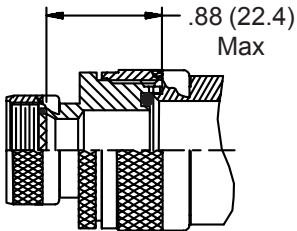

**CONNECTOR  
 DESIGNATORS  
 A-F-H-L-S  
 ROTATABLE  
 COUPLING**

**TYPE B INDIVIDUAL  
 AND/OR OVERALL  
 SHIELD TERMINATION**

**STYLE 2  
 (STRAIGHT  
 See Note 1)**

**STYLE 2  
 (45° & 90°  
 See Note 1)**

**STYLE H  
 Heavy Duty  
 (Table X)**

**STYLE A  
 Medium Duty  
 (Table XI)**

**STYLE M  
 Medium Duty  
 (Table XI)**

**STYLE D  
 Medium Duty  
 (Table XI)**