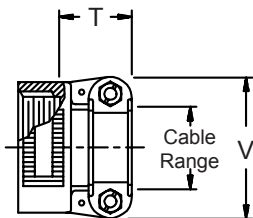

**STYLE H
Heavy Duty
(Table X)**