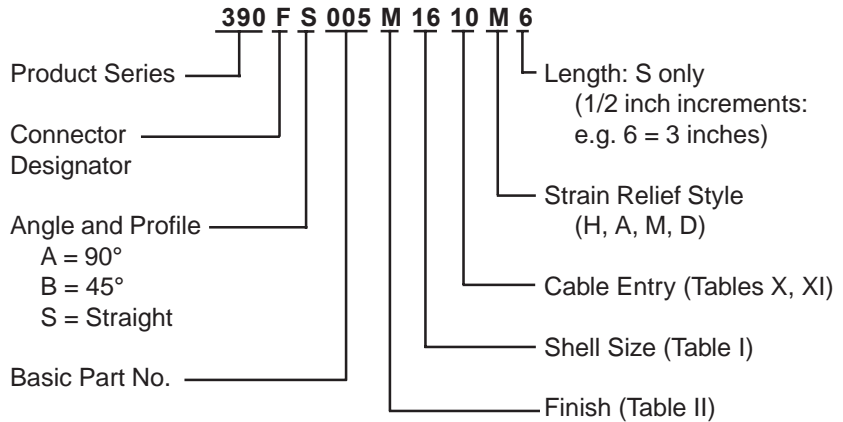

**CONNECTOR  
 DESIGNATORS  
 A-F-H-L-S  
 ROTATABLE  
 COUPLING**

**TYPE B INDIVIDUAL  
 AND/OR OVERALL  
 SHIELD TERMINATION**

**STYLE 2  
 (STRAIGHT  
 See Note 1)**

**STYLE 2  
 (45° & 90°  
 See Note 1)**

**STYLE H  
 Heavy Duty  
 (Table X)**

**STYLE A  
 Medium Duty  
 (Table XI)**

**STYLE M  
 Medium Duty  
 (Table XI)**

**STYLE D  
 Medium Duty  
 (Table XI)**