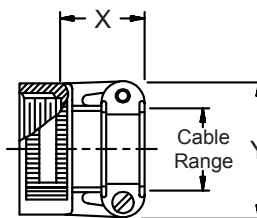

**STYLE M
Medium Duty
(Table XI)**