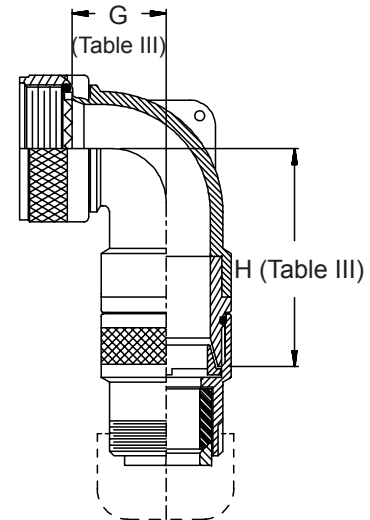

**CONNECTOR  
 DESIGNATORS  
 A-F-H-L-S  
 ROTATABLE  
 COUPLING**

**TYPE B INDIVIDUAL  
 AND/OR OVERALL  
 SHIELD TERMINATION**

**STYLE 2  
 (STRAIGHT  
 See Note 1)**

**STYLE 2  
 (45° & 90°  
 See Note 1)**

**STYLE H  
 Heavy Duty  
 (Table X)**

**STYLE A  
 Medium Duty  
 (Table XI)**

**STYLE M  
 Medium Duty  
 (Table XI)**

**STYLE D  
 Medium Duty  
 (Table XI)**