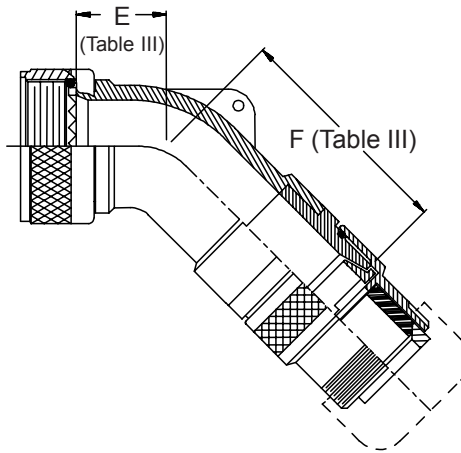

**CONNECTOR  
 DESIGNATORS  
 A-F-H-L-S  
 ROTATABLE  
 COUPLING**

**TYPE B INDIVIDUAL  
 AND/OR OVERALL  
 SHIELD TERMINATION**

**STYLE 2  
 (STRAIGHT  
 See Note 1)**

**STYLE 2  
 (45° & 90°  
 See Note 1)**

**STYLE H  
 Heavy Duty  
 (Table X)**

**STYLE A  
 Medium Duty  
 (Table XI)**

**STYLE M  
 Medium Duty  
 (Table XI)**

**STYLE D  
 Medium Duty  
 (Table XI)**