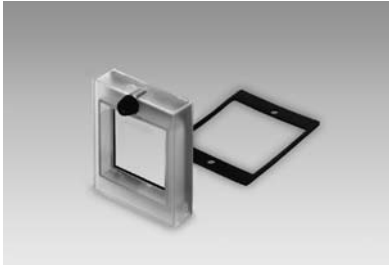

Accessories & Service

Front panels

Front panels

Part number

Z 102.050 Front panel with knob lock provided on transparent cover

Front panel with clear cover for screw mount. Installation cutout 50.5 x 50.5 mm. Material: Makrolon

Dimensions