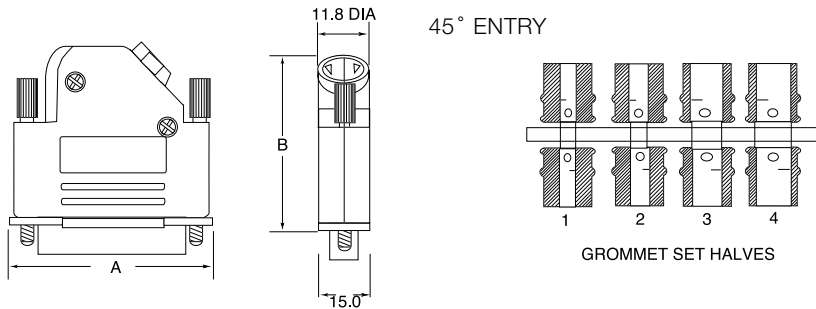

D TYPE CONNECTOR HOODS

PLASTIC SCREW TOGETHER HOOD

- 9, 15, 25 & 37 way
- Accommodates 3 - 13mm cable sizes
- UL94-VO material
- Black, Red, Blue, Green and Yellow available
- 45° C Cable entry available

OUTLINE DRAWING

ENLARGEMENT OF GROMMET HALVE

Grommet Number	Dimensions Diameter
1	4.0
2	5.0
3	7.0
4	10.0

Ways	DIM A	DIM B
9	31.2	39.9
15	39.5	41.5
25	53.4	48.6
37	69.7	53.6

ENLARGEMENT OF GROMMET HALVE

Grommet Number	Dimensions Diameter
1	4.0
2	5.0
3	7.0
4	10.0

Ways	DIM A	DIM B
9	31.0	36.3
15	39.5	40.3
25	53.2	40.3
37	69.7	40.3

ORDERING INFORMATION

DBC	D	PSH	09	BLK
Dubilier Connectors	D Style	Hood Style	N° of Ways	Colour
		PSH = Plastic Screw together	09 = 09ways	BLK = Black
		PSH45 = Plastic Screw together 45°	15 = 15ways	RED = Red
			25 = 25ways	BLU = Blue
			37 = 37ways	GRN = Green
				YEL = Yellow