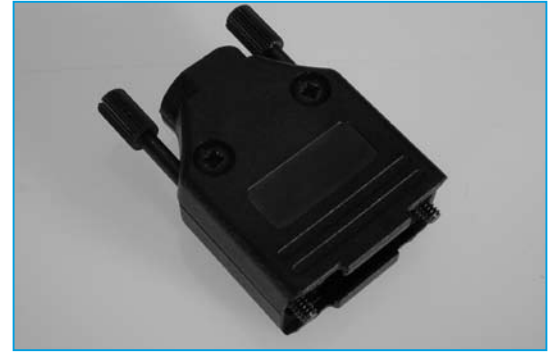

D TYPE CONNECTOR HOODS

PLASTIC SCREW TOGETHER HOOD

- 9, 15, 25 & 37 way
- Accommodates 3 - 13mm cable sizes
- UL94-VO material
- Black, Red, Blue, Green and Yellow available
- 45° C Cable entry available