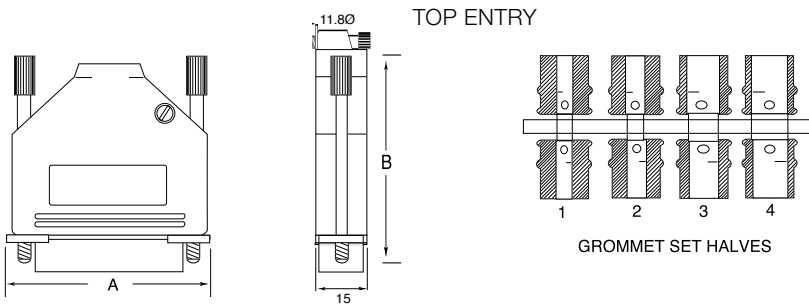

D TYPE CONNECTOR HOODS

PLASTIC SCREW TOGETHER HOOD

- 9, 15, 25 & 37 way
- Accommodates 3 - 13mm cable sizes
- UL94-VO material
- Black, Red, Blue, Green and Yellow available
- 45° C Cable entry available

OUTLINE DRAWING

ENLARGEMENT OF GROMMET HALVE

Grommet Number	Dimensions Diameter
1	4.0
2	5.0
3	7.0
4	10.0

Ways	DIM A	DIM B
9	31.2	39.9
15	39.5	41.5
25	53.4	48.6
37	69.7	53.6

ENLARGEMENT OF GROMMET HALVE

Grommet Number	Dimensions Diameter
1	4.0
2	5.0
3	7.0
4	10.0

Ways	DIM A	DIM B
9	31.0	36.3
15	39.5	40.3
25	53.2	40.3
37	69.7	40.3

ORDERING INFORMATION

DBC	D	PSH	09	BLK
Dubilier Connectors	D Style	Hood Style	N° of Ways	Colour
		PSH = Plastic Screw together	09 = 09ways	BLK = Black
		PSH45 = Plastic Screw together 45°	15 = 15ways	RED = Red
			25 = 25ways	BLU = Blue
			37 = 37ways	GRN = Green
				YEL = Yellow