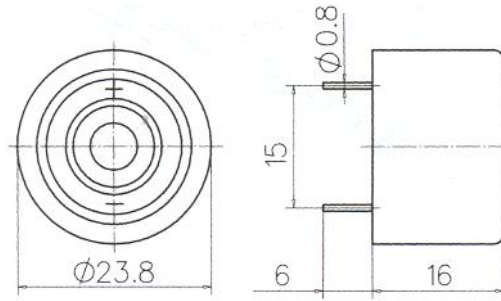

Product Data Sheet

Part No. PB-2416 Non-Washable Type

DIMENSIONS

PB-2416

$\phi 23.8 \times H16.0$

Type	Unit	PB-2416-1	PB-2416-2	PB-2416-3
Rated Voltage	(VDC)	12	12	12
Operating Voltage	(VDC)	3~20	3~20	3~20
Current Consumption	(mA)	< or = 8	< or = 8	< or = 10
Sound Output (Min)	(dB)	> or = 85	> or = 85	> or = 90
Resonant Frequency	(Hz)	2800±500	2800±500	2800±500
Operating Temp	(C)	-20~+60	-40~+85	-20~+60
Storage Temp	(C)	-30~+70	-40~+85	-30~+70
Weight	(g)	5	5	5
Dimension	mm	23.8 x H16	23.8 x H16	23.8 x H16

*Value applying at rated voltage
*distance for measurement 30cm