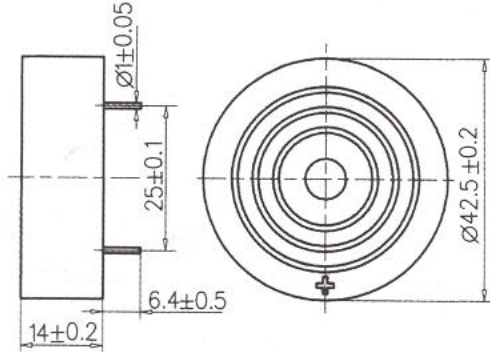

## Product Data Sheet

Part No. PB-4314 Non-Washable Type

### DIMENSIONS

PB-4314

φ 42.5 × H14.0

Type	Unit	PB-4314
Rated Voltage	(VDC)	12
Operating Voltage	(VDC)	3~28
Current Consumption	(mA)	< or = 8
Sound Output (Min)	(dB)	> or = 90
Resonance Frequency	(Hz)	2800±500
Operating Temp	(C)	-20~+60
Storage Temp	(C)	-30~+70
Weight	(g)	11
Dimension	mm	42.5 x H14
*Value applying at rated voltage		
*distance for measurement 30cm		