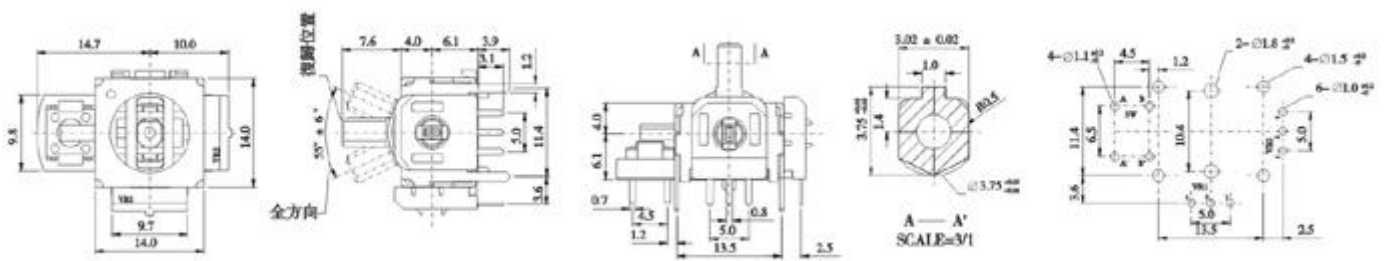

Model(型號): **RKJXP13001**

[▶ Download PDF file](#)

Features:(特點):

Compact design with a good space factor.
Available in a wide variety of type including standard type and lever reset type.
Constructed integral with tact switch for selection ,thus contributing to improvement in the operability of sets.

Applications(作用):

Controller for remote control of audio equipment , CD-L , VCD , TV ,car navigation system, and for game , etc .

Dimensions(規格圖):

Specifications(規格)

Electrical Characteristics [電氣性能]

Total resistance [全阻抗值]	10KΩ , 50K Ω , 100KΩ
Total resistance tolerance [全阻抗值容許差]	±30%
Ratings power(w) [額定功率]	0.0125W, Switch 5V DC
Resistance taper [阻抗變化特性]	B
Residual resistance [殘留阻值]	全阻值3%Ω Max.
Sliding noise [滑動雜音]	300mV Max
Insulation resistance [絕緣阻抗]	100MΩ Min. at DC 250V. Switch 10MΩ Min. DC 10V
Withstanding voltage [耐電壓]	1 minute at AC 250V
Max. operating voltage [最高使用電壓]	AC 50V