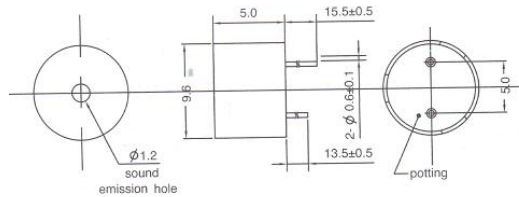

Product Data Sheet

Part No. WST-0905S Washable Type

DIMENSIONS

φ 9.6 × H5.0

UNIT : mm
TOLERANCE : ±0.3
HOUSING MATERIAL : PBT

Type	Unit	
Rated Voltage	(V)	5
Operating Voltage	(V)	4~6
Current Consumption	(mA)	MAX.30
Sound Output (Min)	(dB)	83
Resonance Frequency	(Hz)	2730
Operating Temp	(C)	-20~+60
Storage Temp	(C)	-30~+70
Weight	(g)	1
Terminal		PIN TYPE
Dimension	mm	9.6 x H5
*Value applying at rated voltage.		
*distance for measurement 30cm		