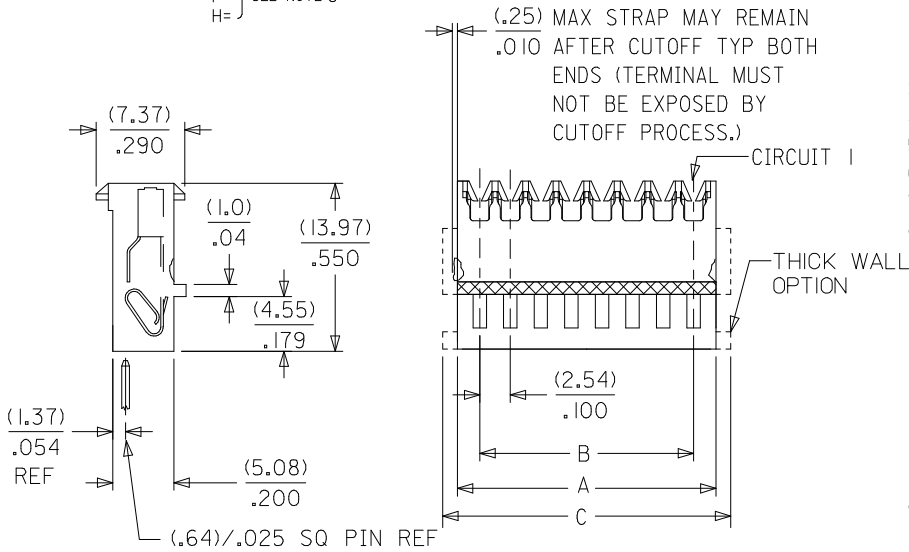

1. MATERIAL: UNFILLED NYLON, UL94V-2, MOLDED MATERIAL (CLEAR)
2. FINISH:
   - (102) OVERALL TIN: (0.00508)/(0.00200 MIN OVER (0.00254)/(0.00100 MIN COPPER.
   - (208) SELECT GOLD: (0.00038)/(0.00015 MIN, * SELECT TIN: (0.00254)/(0.00100 MIN, OVERALL NICKEL UNDERPLATE: (0.00127)/(0.00050 MIN.
   - (228) SELECT GOLD: (0.00076)/(0.00030 MIN, * SELECT TIN: (0.00254)/(0.00100 MIN, OVERALL NICKEL UNDERPLATE: (0.00127)/(0.00050 MIN.
   - (501) OVERALL GOLD: (0.00051)/(0.00020 MIN OVER (0.00076)/(0.00030 MIN NICKEL
   - (502) OVERALL GOLD: (0.00051)/(0.00020 MIN OVER (0.00127)/(0.00050 MIN NICKEL.
   - (503) OVERALL GOLD: (0.00076)/(0.00030 MIN OVER (0.00127)/(0.00050 MIN NICKEL.
   - (P909) OVERALL TIN: (0.00254)/(0.00100 MIN. *THE PRIMARY SHIPPING CARTON WILL BE LABELED COMPLIANT TO RoHS DIRECTIVE 2002/95/EC AND ELV ANNEX II OF DIRECTIVE 2000/53/EC*. CARTONS WITHOUT THIS LABEL MAY CONTAIN PRODUCT WITH TIN/LEAD PLATINGS.
3. PRODUCT SPECIFICATION: PS-7720-001
4. PACKAGING: BULK PK-7720-001 SEE CHART
5. THESE HOUSINGS ARE FOR USE WITH SINGLE 22 AWG WIRE TERMINATION ONLY
6. COLOR STRIPE TO RUN LENGTH OF RIB AS SHOWN (SEE CHART FOR COLOR)
7. SEE APPLICATION SPEC SMES-7720-0002 FOR ADDITIONAL INFORMATION.
8. WIRE SPECIFICATIONS: SEE SMES-7720-0002 (INSUL. DIA (1.52)/(0.060 MAX)
   - SLOT SIZE A FOR USE WITH: 26 AWG SOLID, STRANDED TINNED
   - SLOT SIZE H FOR USE WITH: 28 AWG SOLID, STRANDED TINNED, AND STRANDED TOPCOAT
   - SLOT SIZE F FOR USE WITH: 24 AWG SOLID, STRANDED TINNED, AND STRANDED TOPCOAT
   - SLOT SIZE E FOR USE WITH: 26 AWG STRANDED TOPCOAT
   - SLOT SIZE G FOR USE WITH: 22 AWG STRANDED TINNED
9. THIS PART CONFORMS TO CLASS B REQUIREMENTS OF COSMETIC SPECIFICATION PS-45499-002.

NO OF CKTS	DIM A	DIM B	DIM C
2	(5.44) .214	(2.54) .100	(7.59) .299
3	(7.98) .314	(5.08) .200	(10.13) .399
4	(10.52) .414	(7.62) .300	(12.67) .499
5	(13.06) .514	(10.16) .400	(15.21) .599
6	(15.60) .614	(12.70) .500	(17.75) .699
7	(18.14) .714	(15.24) .600	(20.29) .799
8	(20.68) .814	(17.78) .700	(22.83) .899
9	(23.22) .914	(20.30) .800	(25.37) .999
10	(25.76) 1.014	(22.86) .900	(27.91) 1.099
11	(28.30) 1.114	(25.40) 1.000	(30.45) 1.199
12	(30.84) 1.214	(27.94) 1.100	(32.99) 1.299
13	(33.38) 1.314	(30.48) 1.200	(35.53) 1.399
14	(35.92) 1.414	(33.02) 1.300	(38.07) 1.499
15	(38.46) 1.514	(35.56) 1.400	(40.61) 1.599
16	(41.00) 1.614	(38.10) 1.500	(43.15) 1.699
17	(43.54) 1.714	(40.64) 1.600	(45.69) 1.799
18	(46.08) 1.814	(43.18) 1.700	(48.23) 1.899
19	(48.62) 1.914	(45.72) 1.800	(50.77) 1.999
20	(51.16) 2.014	(48.26) 1.900	(53.31) 2.099
21	(53.70) 2.114	(50.80) 2.000	(55.85) 2.199
22	(56.24) 2.214	(53.34) 2.100	(58.39) 2.299
23	(58.78) 2.314	(55.88) 2.200	(60.93) 2.399
24	(61.32) 2.414	(58.42) 2.300	(63.47) 2.499
25	(63.86) 2.514	(60.96) 2.400	(66.01) 2.599
26	(66.40) 2.614	(63.50) 2.500	(68.55) 2.699
27	(68.94) 2.714	(66.04) 2.600	(71.09) 2.799
28	(71.48) 2.814	(68.58) 2.700	(73.63) 2.899

CORRECT HSG. NO.'S
EC NO: UCP2009-2291
DRWN:MKIPPER 2009/04/16
CHKD:SSOUSEK 2009/04/17
APPR:FSM:TH 2009/04/17

QUALITY SYMBOLS
▽=0
◁=0

DESCRIPTION
REV

BA

GENERAL TOLERANCES (UNLESS SPECIFIED)

	mm	INCH
4 PLACES	± ---	± ---
3 PLACES	± ---	± ---
2 PLACES	± ---	± ---
1 PLACE	± ---	± ---

ANGULAR ±1/2°

DRAFT WHERE APPLICABLE MUST REMAIN WITHIN DIMENSIONS

DIMENSION STYLE
MM/IN

SCALE

DESIGN UNITS
INCH

THIRD ANGLE PROJECTION

DRAWN BY
SAMIEC

DATE
2004/04/13

CHECKED BY
SAMIEC

DATE
2004/04/13

APPROVED BY
MARGULIS

DATE
2004/04/13

MATERIAL NO.
SEE CHART

TITLE
KK 100 IDT CONNECTOR ASSEMBLY

MOLEX MOLEX INCORPORATED

DOCUMENT NO.
SD-7720-001

SHEET NO.
1 OF *