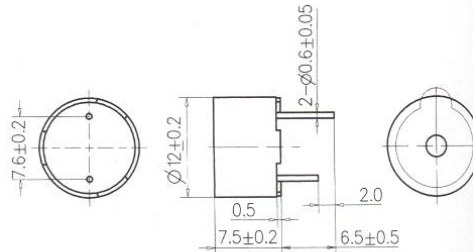

### DIMENSIONS

$\phi$  12.0 x H7.5

UNIT : mm  
TOLERANCE :  $\pm 0.3$   
HOUSING MATERIAL : PBT

Type	Unit	
Rated Voltage	(Vdc)	3
Operating Voltage	(Vdc)	2~5
Rated Current	(mA)	< 30
Sound Output at 10cm	(dB)	> 82
Resonance Frequency	(Hz)	2300 $\pm$ 500
Response Time	(Ms)	< 25
Operating Temp	(C)	-20+70
Storage Temp	(C)	-25+80
Weight	(g)	2
Dimension	mm	12 x H7.5
*Value applying rated voltage (DC)		
*distance for measurement 10cm		
*WST-12XXBX: 3100 Hz		