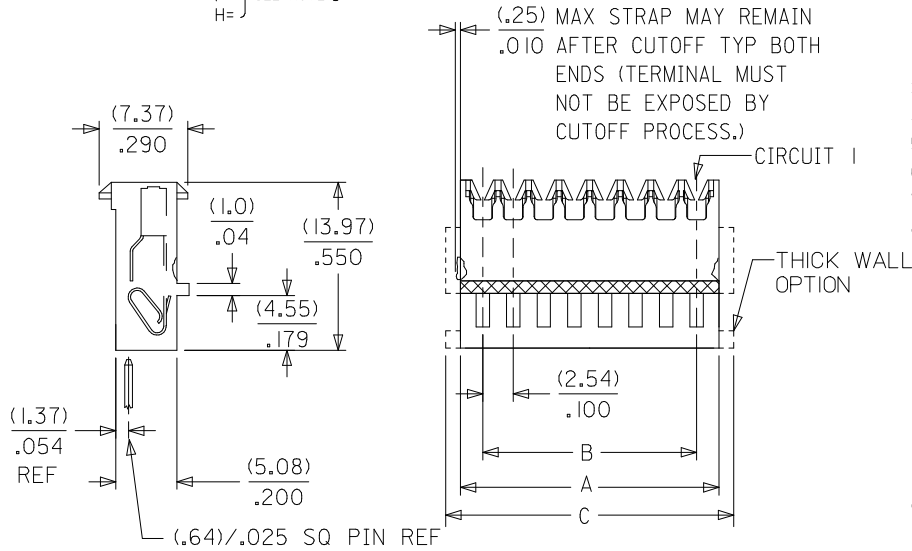

ENGINEERING NUMBERING SYSTEM
SEE SHEET 17 FOR PARTS WITH VOIDS

HOUSING TYPE	VOID TYPE	VOID LOCATION	TERMINAL	PLATING
A=7720-AN B=7720-BN C=7720-CN D=7720-DN E=7720-EN F=7720-FN WA=7720-WAN WB=7720-WBN WC=7720-WCN WD=7720-WDN WE=7720-WEN WF=7720-WFN	A=TERMINAL AND MOLDED IN B=MOLDED IN ONLY BLANK = NONE	NUMBER = CIRCUIT VOIDED MULTIPLE VOIDS START WITH 51 BLANK = NONE	A=7691 B=41138 C=41512	

SEE NOTE 5

NO. OF CKTS

SLOT I.D.

A= }
F= } SEE NOTE 8
H= }

NOTES

1. MATERIAL: UNFILLED NYLON, UL94V-2, MOLDED MATERIAL (CLEAR)
2. FINISH:
   - (102) OVERALL TIN: (0.00508)/.000200 MIN OVER (0.00254)/.000100 MIN COPPER.
   - (208) SELECT GOLD: (0.00038)/.000015 MIN, * SELECT TIN: (0.00254)/.000100 MIN, OVERALL NICKEL UNDERPLATE: (0.00127)/.000050 MIN.
   - (228) SELECT GOLD: (0.00076)/.000030 MIN, * SELECT TIN: (0.00254)/.000100 MIN, OVERALL NICKEL UNDERPLATE: (0.00127)/.000050 MIN.
   - (501) OVERALL GOLD: (0.00051)/.000020 MIN OVER (0.00076)/.000030 MIN NICKEL
   - (502) OVERALL GOLD: (0.00051)/.000020 MIN OVER (0.00127)/.000050 MIN NICKEL.
   - (503) OVERALL GOLD: (0.00076)/.000030 MIN OVER (0.00127)/.000050 MIN NICKEL.
   - (P909) OVERALL TIN: (0.00254)/.000100 MIN. *THE PRIMARY SHIPPING CARTON WILL BE LABELED COMPLIANT TO RoHS DIRECTIVE 2002/95/EC AND ELV ANNEX II OF DIRECTIVE 2000/53/EC*. CARTONS WITHOUT THIS LABEL MAY CONTAIN PRODUCT WITH TIN/LEAD PLATINGS.
3. PRODUCT SPECIFICATION: PS-7720-001
4. PACKAGING: BULK PK-7720-001 SEE CHART
5. THESE HOUSINGS ARE FOR USE WITH SINGLE 22 AWG WIRE TERMINATION ONLY
6. COLOR STRIPE TO RUN LENGTH OF RIB AS SHOWN (SEE CHART FOR COLOR)
7. SEE APPLICATION SPEC SMES-7720-0002 FOR ADDITIONAL INFORMATION.
8. WIRE SPECIFICATIONS: SEE SMES-7720-0002 (INSUL. DIA (1.52)/.060 MAX)
   - SLOT SIZE A FOR USE WITH: 26 AWG SOLID, STRANDED TINNED
   - SLOT SIZE H FOR USE WITH: 28 AWG SOLID, STRANDED TINNED, AND STRANDED TOPCOAT
   - SLOT SIZE F FOR USE WITH: 24 AWG SOLID, STRANDED TINNED, AND STRANDED TOPCOAT
   - SLOT SIZE F FOR USE WITH: 22 AWG STRANDED TINNED
9. THIS PART CONFORMS TO CLASS B REQUIREMENTS OF COSMETIC SPECIFICATION PS-45499-002.

3-*	BA
2	AZ7
1	BA

CORRECT HSG. NO.'S EC NO: UCP2009-2291 DRWN:MKIPPER 2009/04/16 CHKD:SSOUSEK 2009/04/17 APPR:FSM:TH 2009/04/17	QUALITY SYMBOLS
	▼=0 ◁=0
BA	REV

GENERAL TOLERANCES (UNLESS SPECIFIED)	
	mm INCH
4 PLACES	± --- ± ---
3 PLACES	± --- ± ---
2 PLACES	± --- ± ---
1 PLACE	± --- ± ---
ANGULAR ±1/2°	
DRAFT WHERE APPLICABLE MUST REMAIN WITHIN DIMENSIONS	

DIMENSION STYLE	
MM/IN	
DRAWN BY	DATE
SAMIEC	2004/04/13
CHECKED BY	DATE
SAMIEC	2004/04/13
APPROVED BY	DATE
MARGULIS	2004/04/13
MATERIAL NO.	DOCUMENT NO.
SEE CHART	SD-7720-001
SIZE	
A	

SCALE	DESIGN UNITS	THIRD ANGLE PROJECTION
---	INCH	☉ ◁
TITLE		
KK 100 IDT CONNECTOR ASSEMBLY		
MOLEX INCORPORATED		
SHEET NO.		1 OF *