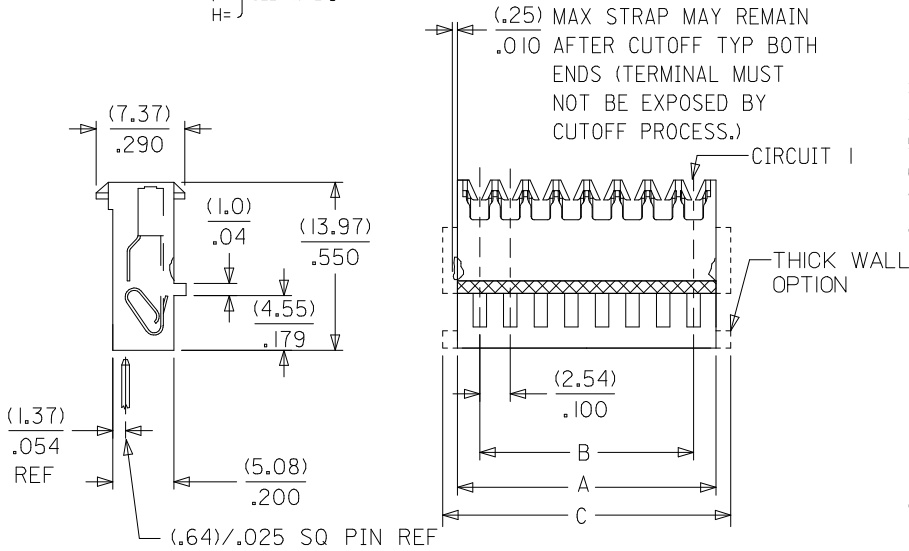

1. MATERIAL: UNFILLED NYLON, UL94V-2, MOLDED MATERIAL (CLEAR)
2. FINISH:
   - (102) OVERALL TIN: (0.00508)/(0.00200 MIN OVER (0.00254)/(0.00100 MIN COPPER.
   - (208) SELECT GOLD: (0.00038)/(0.00015 MIN, * SELECT TIN: (0.00254)/(0.00100 MIN, OVERALL NICKEL UNDERPLATE: (0.00127)/(0.00050 MIN.
   - (228) SELECT GOLD: (0.00076)/(0.00030 MIN, * SELECT TIN: (0.00254)/(0.00100 MIN, OVERALL NICKEL UNDERPLATE: (0.00127)/(0.00050 MIN.
   - (501) OVERALL GOLD: (0.00051)/(0.00020 MIN OVER (0.00076)/(0.00030 MIN NICKEL
   - (502) OVERALL GOLD: (0.00051)/(0.00020 MIN OVER (0.00127)/(0.00050 MIN NICKEL.
   - (503) OVERALL GOLD: (0.00076)/(0.00030 MIN OVER (0.00127)/(0.00050 MIN NICKEL.
   - (P909) OVERALL TIN: (0.00254)/(0.00100 MIN. *THE PRIMARY SHIPPING CARTON WILL BE LABELED COMPLIANT TO RoHS DIRECTIVE 2002/95/EC AND ELV ANNEX II OF DIRECTIVE 2000/53/EC*. CARTONS WITHOUT THIS LABEL MAY CONTAIN PRODUCT WITH TIN/LEAD PLATINGS.
3. PRODUCT SPECIFICATION: PS-7720-001
4. PACKAGING: BULK PK-7720-001 SEE CHART
5. THESE HOUSINGS ARE FOR USE WITH SINGLE 22 AWG WIRE TERMINATION ONLY
6. COLOR STRIPE TO RUN LENGTH OF RIB AS SHOWN (SEE CHART FOR COLOR)
7. SEE APPLICATION SPEC SMES-7720-0002 FOR ADDITIONAL INFORMATION.
8. WIRE SPECIFICATIONS: SEE SMES-7720-0002 (INSUL. DIA (1.52)/(0.060 MAX)
   - SLOT SIZE A FOR USE WITH: 26 AWG SOLID, STRANDED TINNED
   - SLOT SIZE H FOR USE WITH: 28 AWG SOLID, STRANDED TINNED, AND STRANDED TOPCOAT
   - SLOT SIZE F FOR USE WITH: 24 AWG SOLID, STRANDED TINNED, AND STRANDED TOPCOAT
   - SLOT SIZE E FOR USE WITH: 22 AWG STRANDED TINNED
9. THIS PART CONFORMS TO CLASS B REQUIREMENTS OF COSMETIC SPECIFICATION PS-45499-002.

NO OF CKTS	DIM A	DIM B	DIM C
2	(5.44) .214	(2.54) .100	(7.59) .299
3	(7.98) .314	(5.08) .200	(10.13) .399
4	(10.52) .414	(7.62) .300	(12.67) .499
5	(13.06) .514	(10.16) .400	(15.21) .599
6	(15.60) .614	(12.70) .500	(17.75) .699
7	(18.14) .714	(15.24) .600	(20.29) .799
8	(20.68) .814	(17.78) .700	(22.23) .899
9	(23.22) .914	(20.30) .800	(25.37) .999
10	(25.76) 1.014	(22.86) .900	(27.91) 1.099
11	(28.30) 1.114	(25.40) 1.000	(30.45) 1.199
12	(30.84) 1.214	(27.94) 1.100	(32.99) 1.299
13	(33.38) 1.314	(30.48) 1.200	(35.53) 1.399
14	(35.92) 1.414	(33.02) 1.300	(38.07) 1.499
15	(38.46) 1.514	(35.56) 1.400	(40.61) 1.599
16	(41.00) 1.614	(38.10) 1.500	(43.15) 1.699
17	(43.54) 1.714	(40.64) 1.600	(45.69) 1.799
18	(46.08) 1.814	(43.18) 1.700	(48.23) 1.899
19	(48.62) 1.914	(45.72) 1.800	(50.77) 1.999
20	(51.16) 2.014	(48.26) 1.900	(53.31) 2.099
21	(53.70) 2.114	(50.80) 2.000	(55.85) 2.199
22	(56.24) 2.214	(53.34) 2.100	(58.39) 2.299
23	(58.78) 2.314	(55.88) 2.200	(60.93) 2.399
24	(61.32) 2.414	(58.42) 2.300	(63.47) 2.499
25	(63.86) 2.514	(60.96) 2.400	(66.01) 2.599
26	(66.40) 2.614	(63.50) 2.500	(68.55) 2.699
27	(68.94) 2.714	(66.04) 2.600	(71.09) 2.799
28	(71.48) 2.814	(68.58) 2.700	(73.63) 2.899

CORRECT HSG. NO.'S
EC NO: UCP2009-2291
DRWN:MKIPPER 2009/04/16
CHKD:SSOUSEK 2009/04/17
APPR:FSM:TH 2009/04/17

QUALITY SYMBOLS
▽=0
◁=0

DESCRIPTION
REV

BA

GENERAL TOLERANCES (UNLESS SPECIFIED)

	mm	INCH
4 PLACES	± .005	± .0002
3 PLACES	± .004	± .00015
2 PLACES	± .003	± .0001
1 PLACE	± .002	± .00005

ANGULAR ±1/2°

DRAFT WHERE APPLICABLE MUST REMAIN WITHIN DIMENSIONS

DIMENSION STYLE
MM/IN

SCALE

DESIGN UNITS
INCH

THIRD ANGLE PROJECTION

DRAWN BY
SAMIEC

DATE
2004/04/13

CHECKED BY
SAMIEC

DATE
2004/04/13

APPROVED BY
MARGULIS

DATE
2004/04/13

MATERIAL NO.
SEE CHART

TITLE
KK 100 IDT CONNECTOR ASSEMBLY

MOLEX INCORPORATED

DOCUMENT NO.
SD-7720-001

SHEET NO.
1 OF *