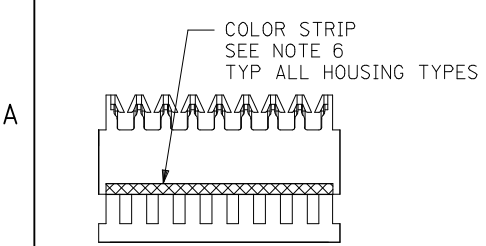

FACTORY I.D.
EC NO: UCP2009-2029
DRWN:MKIPPER 2009/02/25
CHKD:SSOUSEK 2009/02/25
APPR:FSMITH 2009/02/26
REV
AZ7

QUALITY SYMBOLS

DESCRIPTION

GENERAL TOLERANCES (UNLESS SPECIFIED)	
	mm INCH
4 PLACES	± --- ± ---
3 PLACES	± --- ± ---
2 PLACES	± --- ± ---
1 PLACE	± --- ± ---
ANGULAR ±1/2°	
DRAFT WHERE APPLICABLE MUST REMAIN WITHIN DIMENSIONS	

DIMENSION STYLE MM/IN	
DRAWN BY	DATE
SAMIEC	2004/04/13
CHECKED BY	DATE
SAMIEC	2004/04/13
APPROVED BY	DATE
MARGULIS	2004/04/13
MATERIAL NO.	
SEE CHART	
SIZE	
A	

SCALE	DESIGN UNITS	THIRD ANGLE PROJECTION
---	INCH	
KK 100 IDT CONNECTOR ASSEMBLY		
MOLEX INCORPORATED		
DOCUMENT NO.	SHEET NO.	
SD-7720-001	2 OF *	
THIS DRAWING CONTAINS INFORMATION THAT IS PROPRIETARY TO MOLEX INCORPORATED AND SHOULD NOT BE USED WITHOUT WRITTEN PERMISSION