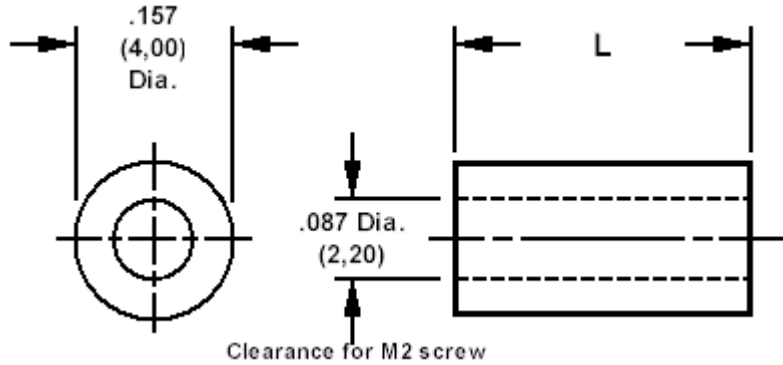

335-5173 Spacer/Stand-off, round, thru hole

How to order code

335-5173-XX-YY-00

Basic Part No XX = L dimension, YY = Plating Finish

DIMENSIONS (XX)		
	(XX)	L
335-5173	-03	.236 (6,00)
	-04	.315 (8,00)
	-05	.394 (10,00)
	-06	.472 (12,00)
	-07	.630 (16,00)

MATERIALS			
Component	Material	Finish (YY)	
Spacer/Stand-Off	Brass	-02 Nickel	-07 Cadmium (plus Chromate)