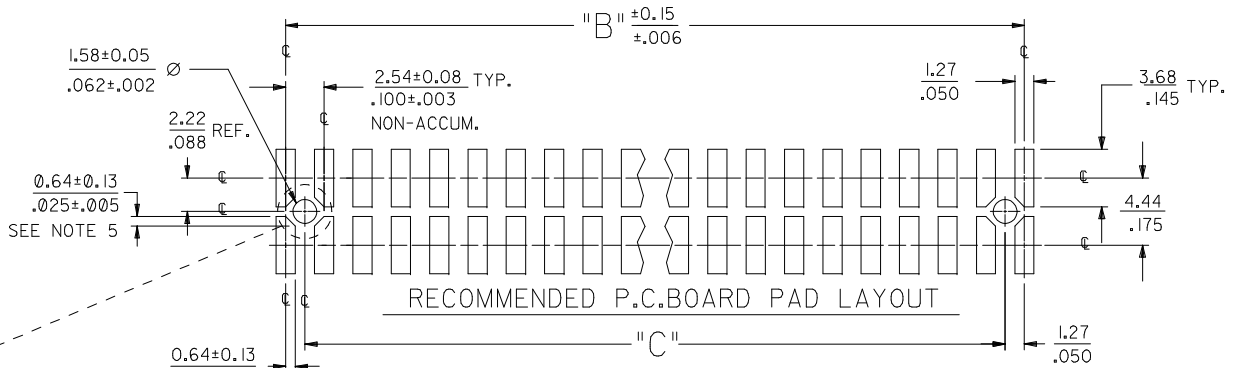

PLEASE CHECK WWW.MOLEX.COM FOR LATEST PART INFORMATION

Part Number: [0015911681](#)
Status: **Active**
Description: 2.54mm (.100") Pitch C-Grid® Header, Surface Mount, Dual Row, Vertical, 68 Circuits, Tin (Sn) Plating, with 3.30mm (.130") PCB Locator Pegs

PEG OPTIONS

P.C. BOARD PAD LAYOUT
AT ENDS FOR NO PEG VERSION.

RECOMMENDED P.C. BOARD PAD LAYOUT

⊕ 0.50/.020|U|X FOR PARTS WITH PEGS
⊕ 0.50/.020|U|Y FOR PARTS WITHOUT PEGS

ROW "A"
ROW "B"

USED TO LOCATE VOIDED CIRCUITS