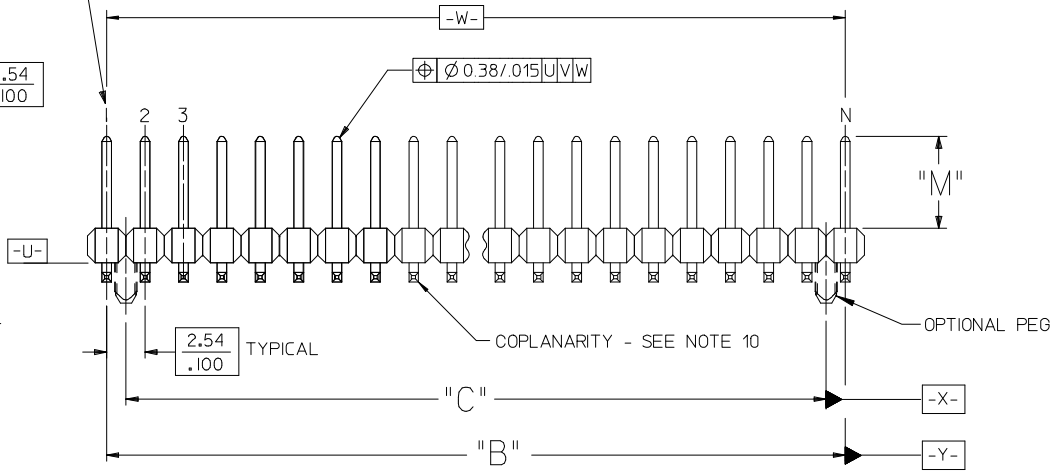

PLEASE CHECK WWW.MOLEX.COM FOR LATEST PART INFORMATION

Part Number: [0015911681](#)
Status: **Active**
Description: 2.54mm (.100") Pitch C-Grid® Header, Surface Mount, Dual Row, Vertical, 68 Circuits, Tin (Sn) Plating, with 3.30mm (.130") PCB Locator Pegs

PEG OPTIONS

P.C. BOARD PAD LAYOUT
AT ENDS FOR NO PEG VERSION.

RECOMMENDED P.C. BOARD PAD LAYOUT

⊕ 0.50/.020|U|X FOR PARTS WITH PEGS
⊕ 0.50/.020|U|Y FOR PARTS WITHOUT PEGS

ROW "A"
ROW "B"

USED TO LOCATE VOIDED CIRCUITS