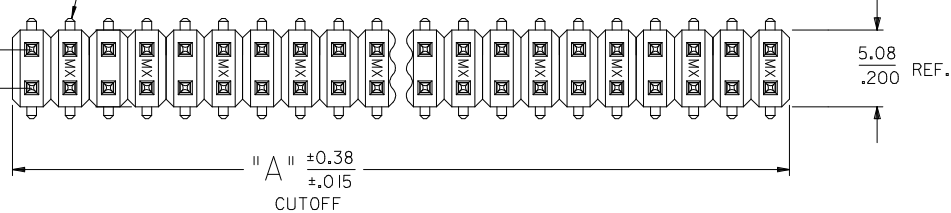

PLEASE CHECK WWW.MOLEX.COM FOR LATEST PART INFORMATION

Part Number: [0015911681](#)
Status: **Active**
Description: 2.54mm (.100") Pitch C-Grid® Header, Surface Mount, Dual Row, Vertical, 68 Circuits, Tin (Sn) Plating, with 3.30mm (.130") PCB Locator Pegs

PEG OPTIONS

P.C. BOARD PAD LAYOUT
AT ENDS FOR NO PEG VERSION.

RECOMMENDED P.C. BOARD PAD LAYOUT

⊕ 0.50/.020|U|X FOR PARTS WITH PEGS
⊕ 0.50/.020|U|Y FOR PARTS WITHOUT PEGS

ROW "A"
ROW "B"

USED TO LOCATE VOIDED CIRCUITS