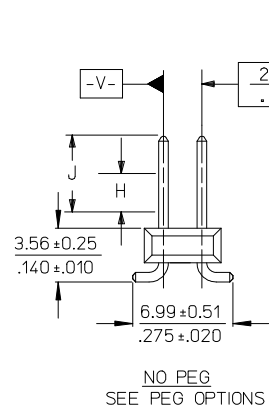

PLEASE CHECK WWW.MOLEX.COM FOR LATEST PART INFORMATION

Part Number: [0015911681](#)
Status: **Active**
Description: 2.54mm (.100") Pitch C-Grid® Header, Surface Mount, Dual Row, Vertical, 68 Circuits, Tin (Sn) Plating, with 3.30mm (.130") PCB Locator Pegs

PEG OPTIONS

P.C. BOARD PAD LAYOUT
AT ENDS FOR NO PEG VERSION.

RECOMMENDED P.C. BOARD PAD LAYOUT

⊕ 0.50/.020|U|X FOR PARTS WITH PEGS
⊕ 0.50/.020|U|Y FOR PARTS WITHOUT PEGS

ROW "A"
ROW "B"

USED TO LOCATE VOIDED CIRCUITS