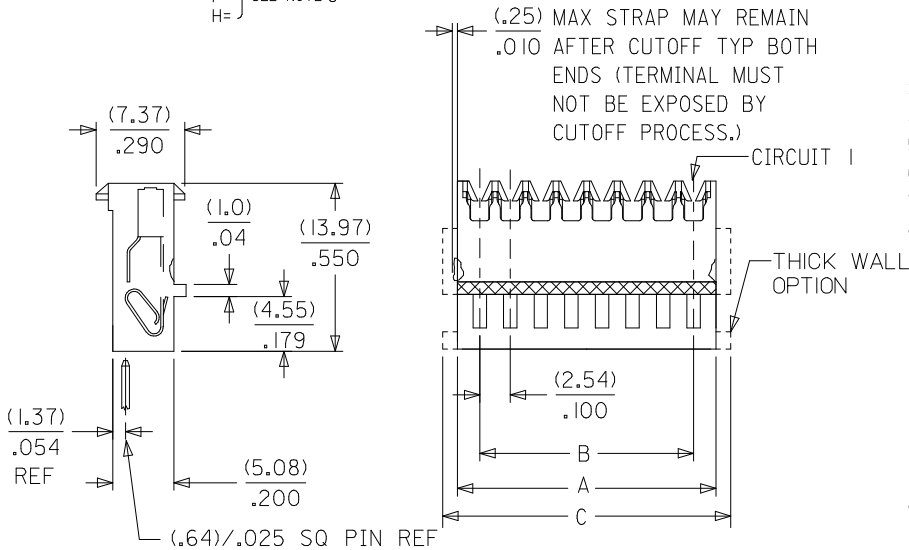

1. MATERIAL: UNFILLED NYLON, UL94V-2, MOLDED MATERIAL (CLEAR)
2. FINISH:
   - (102) OVERALL TIN: (0.00508)/(0.00200 MIN OVER (0.00254)/(0.00100 MIN COPPER.
   - (208) SELECT GOLD: (0.00038)/(0.00015 MIN, * SELECT TIN: (0.00254)/(0.00100 MIN, OVERALL NICKEL UNDERPLATE: (0.00127)/(0.00050 MIN.
   - (228) SELECT GOLD: (0.00076)/(0.00030 MIN, * SELECT TIN: (0.00254)/(0.00100 MIN, OVERALL NICKEL UNDERPLATE: (0.00127)/(0.00050 MIN.
   - (501) OVERALL GOLD: (0.00051)/(0.00020 MIN OVER (0.00076)/(0.00030 MIN NICKEL
   - (502) OVERALL GOLD: (0.00051)/(0.00020 MIN OVER (0.00127)/(0.00050 MIN NICKEL.
   - (503) OVERALL GOLD: (0.00076)/(0.00030 MIN OVER (0.00127)/(0.00050 MIN NICKEL.
   - (P909) OVERALL TIN: (0.00254)/(0.00100 MIN. *THE PRIMARY SHIPPING CARTON WILL BE LABELED COMPLIANT TO RoHS DIRECTIVE 2002/95/EC AND ELV ANNEX II OF DIRECTIVE 2000/53/EC*. CARTONS WITHOUT THIS LABEL MAY CONTAIN PRODUCT WITH TIN/LEAD PLATINGS.
3. PRODUCT SPECIFICATION: PS-7720-001
4. PACKAGING: BULK PK-7720-001 SEE CHART
5. THESE HOUSINGS ARE FOR USE WITH SINGLE 22 AWG WIRE TERMINATION ONLY
6. COLOR STRIPE TO RUN LENGTH OF RIB AS SHOWN (SEE CHART FOR COLOR)
7. SEE APPLICATION SPEC SMES-7720-0002 FOR ADDITIONAL INFORMATION.
8. WIRE SPECIFICATIONS: SEE SMES-7720-0002 (INSUL. DIA (1.52)/(0.060 MAX)
   - SLOT SIZE A FOR USE WITH: 26 AWG SOLID, STRANDED TINNED
   - SLOT SIZE H FOR USE WITH: 28 AWG SOLID, STRANDED TINNED, AND STRANDED TOPCOAT
   - SLOT SIZE F FOR USE WITH: 24 AWG SOLID, STRANDED TINNED, AND STRANDED TOPCOAT
   - SLOT SIZE E FOR USE WITH: 26 AWG STRANDED TOPCOAT
   - SLOT SIZE G FOR USE WITH: 22 AWG STRANDED TINNED
9. THIS PART CONFORMS TO CLASS B REQUIREMENTS OF COSMETIC SPECIFICATION PS-45499-002.

NO OF CKTS	DIM A	DIM B	DIM C
2	(5.44) .214	(2.54) .100	(7.59) .299
3	(7.98) .314	(5.08) .200	(10.13) .399
4	(10.52) .414	(7.62) .300	(12.67) .499
5	(13.06) .514	(10.16) .400	(15.21) .599
6	(15.60) .614	(12.70) .500	(17.75) .699
7	(18.14) .714	(15.24) .600	(20.29) .799
8	(20.68) .814	(17.78) .700	(22.83) .899
9	(23.22) .914	(20.30) .800	(25.37) .999
10	(25.76) 1.014	(22.86) .900	(27.91) 1.099
11	(28.30) 1.114	(25.40) 1.000	(30.45) 1.199
12	(30.84) 1.214	(27.94) 1.100	(32.99) 1.299
13	(33.38) 1.314	(30.48) 1.200	(35.53) 1.399
14	(35.92) 1.414	(33.02) 1.300	(38.07) 1.499
15	(38.46) 1.514	(35.56) 1.400	(40.61) 1.599
16	(41.00) 1.614	(38.10) 1.500	(43.15) 1.699
17	(43.54) 1.714	(40.64) 1.600	(45.69) 1.799
18	(46.08) 1.814	(43.18) 1.700	(48.23) 1.899
19	(48.62) 1.914	(45.72) 1.800	(50.77) 1.999
20	(51.16) 2.014	(48.26) 1.900	(53.31) 2.099
21	(53.70) 2.114	(50.80) 2.000	(55.85) 2.199
22	(56.24) 2.214	(53.34) 2.100	(58.39) 2.299
23	(58.78) 2.314	(55.88) 2.200	(60.93) 2.399
24	(61.32) 2.414	(58.42) 2.300	(63.47) 2.499
25	(63.86) 2.514	(60.96) 2.400	(66.01) 2.599
26	(66.40) 2.614	(63.50) 2.500	(68.55) 2.699
27	(68.94) 2.714	(66.04) 2.600	(71.09) 2.799
28	(71.48) 2.814	(68.58) 2.700	(73.63) 2.899

CORRECT HSG. NO.'S	QUALITY SYMBOLS
EC NO: UCP2009-2291	▽=0
DRWN:MKIPPER 2009/04/16	▽C=0
CHKD:SSOUSEK 2009/04/17	
APPR:FSMTH 2009/04/17	
DESCRIPTION	
REV	
BA	

GENERAL TOLERANCES (UNLESS SPECIFIED)		
	mm	INCH
4 PLACES	± ---	± ---
3 PLACES	± ---	± ---
2 PLACES	± ---	± ---
1 PLACE	± ---	± ---
ANGULAR ±1/2°		
DRAFT WHERE APPLICABLE MUST REMAIN WITHIN DIMENSIONS		

DIMENSION STYLE	
MM/IN	
DRAWN BY	DATE
SAMIEC	2004/04/13
CHECKED BY	DATE
SAMIEC	2004/04/13
APPROVED BY	DATE
MARGULIS	2004/04/13
MATERIAL NO.	DOCUMENT NO.
SEE CHART	SD-7720-001

SCALE	DESIGN UNITS	THIRD ANGLE PROJECTION
---	INCH	
TITLE		
KK 100 IDT CONNECTOR ASSEMBLY		
MOLEX MOLEX INCORPORATED		
SHEET NO.		1 OF *