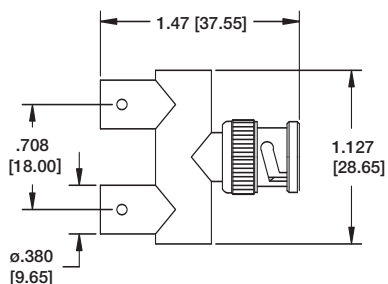

RF1 TYPE 06
BNC MALE "Y" ADAPTER

RF1-06-D-AS-50

RF1 TYPE 07
BNC FEMALE PC BOARD MOUNT

RF1-07-T-00-75

RF2 TYPE 01
SMA RIGHT ANGLE MALE CRIMP TYPE

RF2-01-T-02-50

RF2 TYPE 02
SMA MALE CRIMP TYPE

RF2-02-T-02-50-G