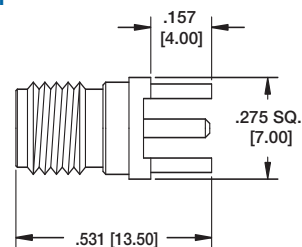

RF2 TYPE 03
SMA RIGHT ANGLE FEMALE PC BOARD MOUNT

RF2-03-T-00-50-G

RF2 TYPE 04
SMA FEMALE PC BOARD MOUNT

RF2-04-T-00-50-G

RF2 TYPE 05
SMA FEMALE CHASSIS CRIMP

RF2-05-T-00-50-G

RF2 TYPE 06
SMA FEMALE BULKHEAD CRIMP