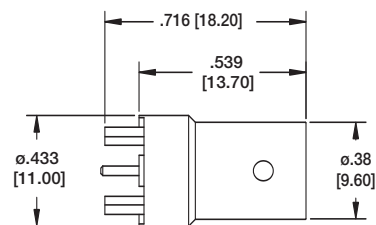

RF1 TYPE 06
BNC MALE "Y" ADAPTER

RF1-06-D-AS-50

RF1 TYPE 07
BNC FEMALE PC BOARD MOUNT

RF1-07-T-00-75

RF2 TYPE 01
SMA RIGHT ANGLE MALE CRIMP TYPE

RF2-01-T-02-50

RF2 TYPE 02
SMA MALE CRIMP TYPE

RF2-02-T-02-50-G