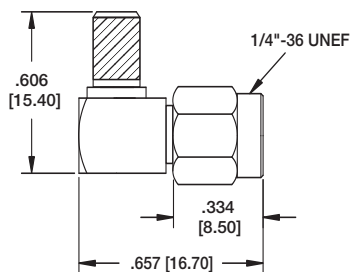

RF1 TYPE 06
BNC MALE "Y" ADAPTER

RF1-06-D-AS-50

RF1 TYPE 07
BNC FEMALE PC BOARD MOUNT

RF1-07-T-00-75

RF2 TYPE 01
SMA RIGHT ANGLE MALE CRIMP TYPE

RF2-01-T-02-50

RF2 TYPE 02
SMA MALE CRIMP TYPE

RF2-02-T-02-50-G