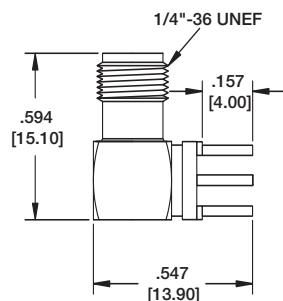

RF1 TYPE 06
BNC MALE "Y" ADAPTER

RF1-06-D-AS-50

RF1 TYPE 07
BNC FEMALE PC BOARD MOUNT

RF1-07-T-00-75

RF2 TYPE 01
SMA RIGHT ANGLE MALE CRIMP TYPE

RF2-01-T-02-50

RF2 TYPE 02
SMA MALE CRIMP TYPE

RF2-02-T-02-50-G

RF2 TYPE 03
SMA RIGHT ANGLE FEMALE PC BOARD MOUNT

RF2-03-T-00-50-G

RF2 TYPE 04
SMA FEMALE PC BOARD MOUNT

RF2-04-T-00-50-G

RF2 TYPE 05
SMA FEMALE CHASSIS CRIMP

RF2-05-T-00-50-G

RF2 TYPE 06
SMA FEMALE BULKHEAD CRIMP