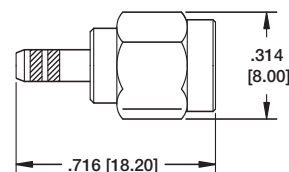

RF1 TYPE 06
BNC MALE "Y" ADAPTER

RF1-06-D-AS-50

RF1 TYPE 07
BNC FEMALE PC BOARD MOUNT

RF1-07-T-00-75

RF2 TYPE 01
SMA RIGHT ANGLE MALE CRIMP TYPE

RF2-01-T-02-50

RF2 TYPE 02
SMA MALE CRIMP TYPE

RF2-02-T-02-50-G