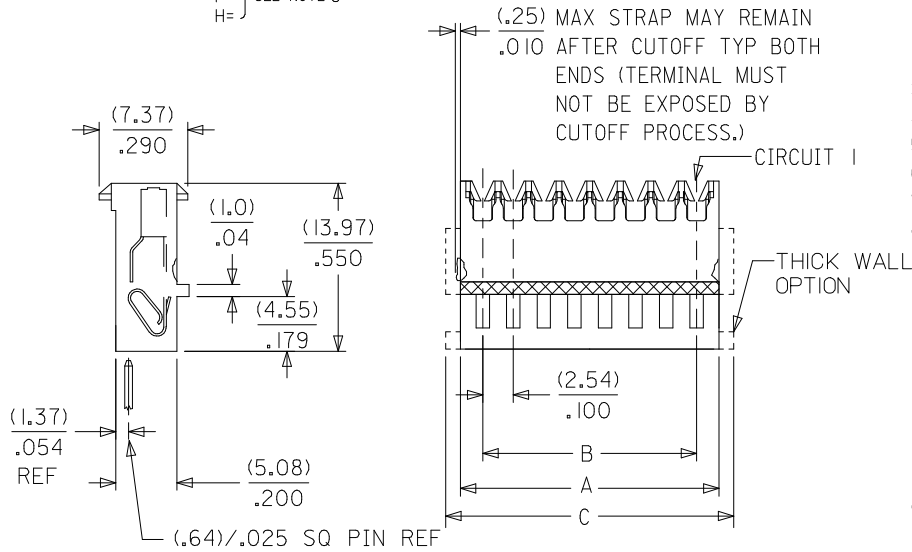

1. MATERIAL: UNFILLED NYLON, UL94V-2, MOLDED MATERIAL (CLEAR)
2. FINISH:
   - (102) OVERALL TIN: (0.00508)/(0.00200 MIN OVER (0.00254)/(0.00100 MIN COPPER.
   - (208) SELECT GOLD: (0.00038)/(0.00015 MIN, * SELECT TIN: (0.00254)/(0.00100 MIN, OVERALL NICKEL UNDERPLATE: (0.00127)/(0.00050 MIN.
   - (228) SELECT GOLD: (0.00076)/(0.00030 MIN, * SELECT TIN: (0.00254)/(0.00100 MIN, OVERALL NICKEL UNDERPLATE: (0.00127)/(0.00050 MIN.
   - (501) OVERALL GOLD: (0.00051)/(0.00020 MIN OVER (0.00076)/(0.00030 MIN NICKEL
   - (502) OVERALL GOLD: (0.00051)/(0.00020 MIN OVER (0.00127)/(0.00050 MIN NICKEL.
   - (503) OVERALL GOLD: (0.00076)/(0.00030 MIN OVER (0.00127)/(0.00050 MIN NICKEL.
   - (P909) OVERALL TIN: (0.00254)/(0.00100 MIN. *THE PRIMARY SHIPPING CARTON WILL BE LABELED COMPLIANT TO RoHS DIRECTIVE 2002/95/EC AND ELV ANNEX II OF DIRECTIVE 2000/53/EC*. CARTONS WITHOUT THIS LABEL MAY CONTAIN PRODUCT WITH TIN/LEAD PLATINGS.
3. PRODUCT SPECIFICATION: PS-7720-001
4. PACKAGING: BULK PK-7720-001 SEE CHART
5. THESE HOUSINGS ARE FOR USE WITH SINGLE 22 AWG WIRE TERMINATION ONLY
6. COLOR STRIPE TO RUN LENGTH OF RIB AS SHOWN (SEE CHART FOR COLOR)
7. SEE APPLICATION SPEC SMES-7720-0002 FOR ADDITIONAL INFORMATION.
8. WIRE SPECIFICATIONS: SEE SMES-7720-0002 (INSUL. DIA (1.52)/(0.060 MAX)
   - SLOT SIZE A FOR USE WITH: 26 AWG SOLID, STRANDED TINNED
   - SLOT SIZE H FOR USE WITH: 28 AWG SOLID, STRANDED TINNED, AND STRANDED TOPCOAT
   - SLOT SIZE F FOR USE WITH: 24 AWG SOLID, STRANDED TINNED, AND STRANDED TOPCOAT
   - SLOT SIZE E FOR USE WITH: 22 AWG STRANDED TINNED
9. THIS PART CONFORMS TO CLASS B REQUIREMENTS OF COSMETIC SPECIFICATION PS-45499-002.

NO OF CKTS	DIM A	DIM B	DIM C
2	(5.44) .214	(2.54) .100	(7.59) .299
3	(7.98) .314	(5.08) .200	(10.13) .399
4	(10.52) .414	(7.62) .300	(12.67) .499
5	(13.06) .514	(10.16) .400	(15.21) .599
6	(15.60) .614	(12.70) .500	(17.75) .699
7	(18.14) .714	(15.24) .600	(20.29) .799
8	(20.68) .814	(17.78) .700	(22.83) .899
9	(23.22) .914	(20.30) .800	(25.37) .999
10	(25.76) 1.014	(22.86) .900	(27.91) 1.099
11	(28.30) 1.114	(25.40) 1.000	(30.45) 1.199
12	(30.84) 1.214	(27.94) 1.100	(32.99) 1.299
13	(33.38) 1.314	(30.48) 1.200	(35.53) 1.399
14	(35.92) 1.414	(33.02) 1.300	(38.07) 1.499
15	(38.46) 1.514	(35.56) 1.400	(40.61) 1.599
16	(41.00) 1.614	(38.10) 1.500	(43.15) 1.699
17	(43.54) 1.714	(40.64) 1.600	(45.69) 1.799
18	(46.08) 1.814	(43.18) 1.700	(48.23) 1.899
19	(48.62) 1.914	(45.72) 1.800	(50.77) 1.999
20	(51.16) 2.014	(48.26) 1.900	(53.31) 2.099
21	(53.70) 2.114	(50.80) 2.000	(55.85) 2.199
22	(56.24) 2.214	(53.34) 2.100	(58.39) 2.299
23	(58.78) 2.314	(55.88) 2.200	(60.93) 2.399
24	(61.32) 2.414	(58.42) 2.300	(63.47) 2.499
25	(63.86) 2.514	(60.96) 2.400	(66.01) 2.599
26	(66.40) 2.614	(63.50) 2.500	(68.55) 2.699
27	(68.94) 2.714	(66.04) 2.600	(71.09) 2.799
28	(71.48) 2.814	(68.58) 2.700	(73.63) 2.899

CORRECT HSG. NO.'S EC NO: UCP2009-2291 DRWN:MKIPPER 2009/04/16 CHKD:SSOUSEK 2009/04/17 APPR:FSM:TH 2009/04/17	QUALITY SYMBOLS ▽=0 ◁=0	DESCRIPTION	REV	BA

GENERAL TOLERANCES (UNLESS SPECIFIED)	
	ANGULAR ±1/2°
DRAFT WHERE APPLICABLE MUST REMAIN WITHIN DIMENSIONS	

DIMENSION STYLE MM/IN	
DRAWN BY SAMIEC	DATE 2004/04/13
CHECKED BY SAMIEC	DATE 2004/04/13
APPROVED BY MARGULIS	DATE 2004/04/13
MATERIAL NO.	SEE CHART

SCALE ---	DESIGN UNITS INCH	THIRD ANGLE PROJECTION
TITLE KK 100 IDT CONNECTOR ASSEMBLY		
MOLEX INCORPORATED		
DOCUMENT NO. SD-7720-001	SHEET NO. 1 OF *