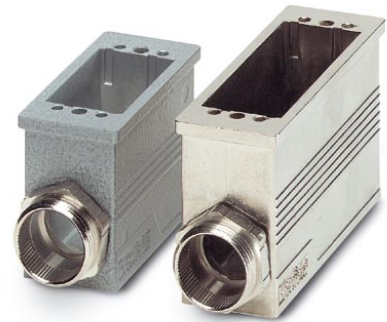

## VC-MP-K4

Order No.: 1884597

The illustration shows versions, powder-coated and EMC-coated coupling housing

<http://eshop.phoenixcontact.de/phoenix/treeViewClick.do?UID=1884597>

Coupling housing, made of metal, powder-coated type 4, number of modules 5, cable screw connection Pg21