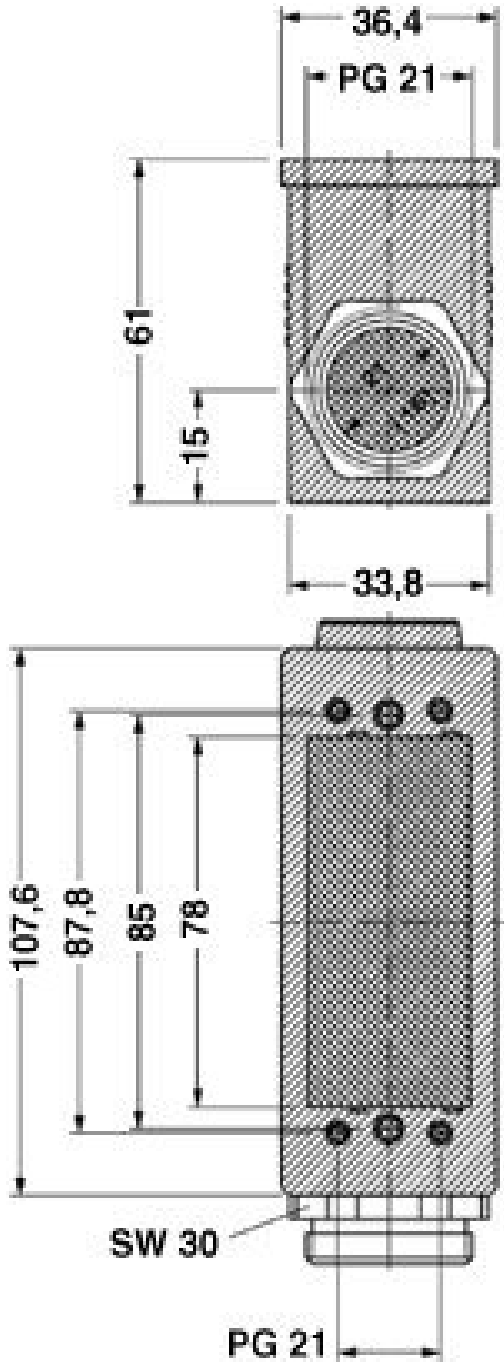

Diagrams/Drawings

Dimensioned drawing