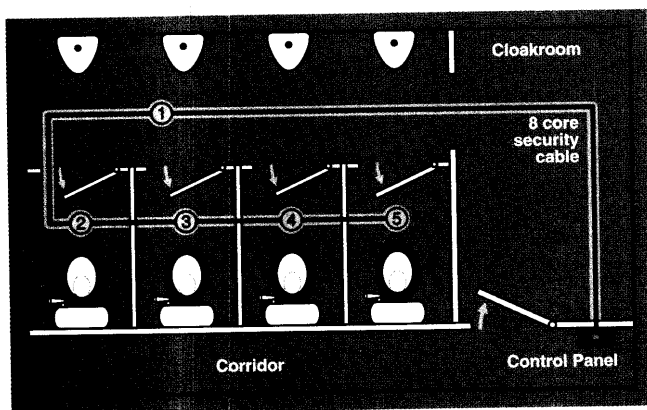

This typical installation shows how simple the Cig-Arrête® Anti-Smoking Alarm System is. There is no mains supply -- all you need is a few tools and some security cable.

High Tech Solutions for the New Millennium