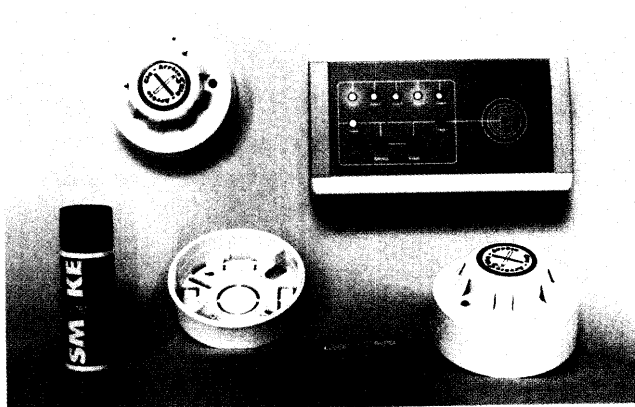

## HIGH QUALITY SENSOR TECHNOLOGY

Radal Technology have

developed the ultimate low-cost, high sensitivity device to detect illicit cigarette smoking. The Cig-Arrête® incorporates the very latest in signal processing techniques to maintain the factory set sensitivity over the product's life cycle.