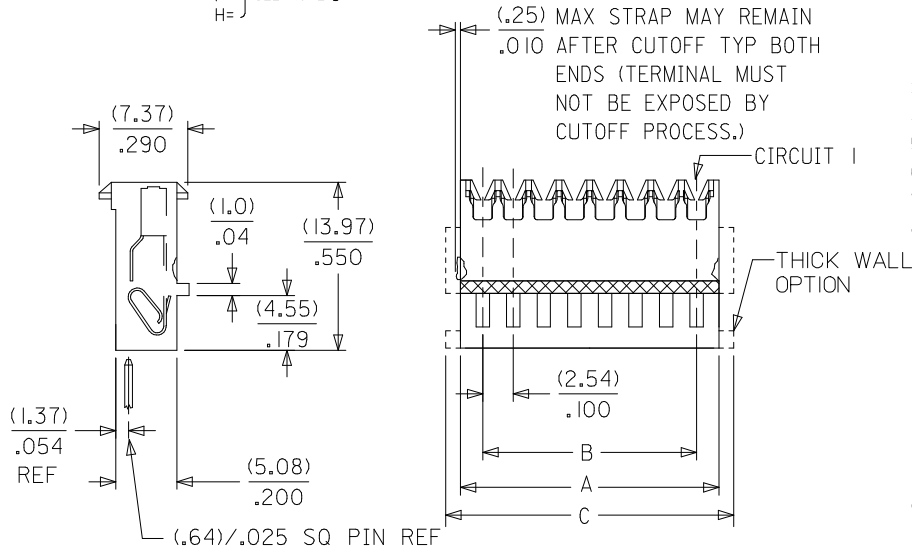

ENGINEERING NUMBERING SYSTEM
SEE SHEET 17 FOR PARTS WITH VOIDS

A-7720-*N*****-**
HOUSING TYPE

VOID TYPE

VOID LOCATION

TERMINAL

PLATING

NO. OF CKTS

SLOT I.D.

SEE NOTE 5

A= }
F= } SEE NOTE 8
H= }

NOTES

1. MATERIAL: UNFILLED NYLON, UL94V-2, MOLDED MATERIAL (CLEAR)
2. FINISH:
   - (102) OVERALL TIN: (0.00508)/.000200 MIN OVER (0.00254)/.000100 MIN COPPER.
   - (208) SELECT GOLD: (0.00038)/.000015 MIN, * SELECT TIN: (0.00254)/.000100 MIN, OVERALL NICKEL UNDERPLATE: (0.00127)/.000050 MIN.
   - (228) SELECT GOLD: (0.00076)/.000030 MIN, * SELECT TIN: (0.00254)/.000100 MIN, OVERALL NICKEL UNDERPLATE: (0.00127)/.000050 MIN.
   - (501) OVERALL GOLD: (0.00051)/.000020 MIN OVER (0.00076)/.000030 MIN NICKEL
   - (502) OVERALL GOLD: (0.00051)/.000020 MIN OVER (0.00127)/.000050 MIN NICKEL.
   - (503) OVERALL GOLD: (0.00076)/.000030 MIN OVER (0.00127)/.000050 MIN NICKEL.
   - (P909) OVERALL TIN: (0.00254)/.000100 MIN. *THE PRIMARY SHIPPING CARTON WILL BE LABELED COMPLIANT TO RoHS DIRECTIVE 2002/95/EC AND ELV ANNEX II OF DIRECTIVE 2000/53/EC*. CARTONS WITHOUT THIS LABEL MAY CONTAIN PRODUCT WITH TIN/LEAD PLATINGS.
3. PRODUCT SPECIFICATION: PS-7720-001
4. PACKAGING: BULK PK-7720-001 SEE CHART
5. THESE HOUSINGS ARE FOR USE WITH SINGLE 22 AWG WIRE TERMINATION ONLY
6. COLOR STRIPE TO RUN LENGTH OF RIB AS SHOWN (SEE CHART FOR COLOR)
7. SEE APPLICATION SPEC SMES-7720-0002 FOR ADDITIONAL INFORMATION.
8. WIRE SPECIFICATIONS: SEE SMES-7720-0002 (INSUL. DIA (1.52)/.060 MAX)
   - SLOT SIZE A FOR USE WITH: 26 AWG SOLID, STRANDED TINNED
   - SLOT SIZE B FOR USE WITH: 28 AWG SOLID, STRANDED TINNED, AND STRANDED TOPCOAT
   - SLOT SIZE C FOR USE WITH: 24 AWG SOLID, STRANDED TINNED, AND STRANDED TOPCOAT
   - SLOT SIZE D FOR USE WITH: 26 AWG STRANDED TOPCOAT
   - SLOT SIZE E FOR USE WITH: 22 AWG STRANDED TINNED
9. THIS PART CONFORMS TO CLASS B REQUIREMENTS OF COSMETIC SPECIFICATION PS-45499-002.

3-*	BA
2	AZ7
1	BA

CORRECT HSG. NO.'S
EC NO: UCP2009-2291
DRWN:MKIPPER 2009/04/16
CHKD:SSOUSEK 2009/04/17
APPR:FSM:TH 2009/04/17

QUALITY SYMBOLS
▽=0
◁=0

DESCRIPTION
REV
BA

GENERAL TOLERANCES (UNLESS SPECIFIED)

	mm	INCH
4 PLACES	± ---	± ---
3 PLACES	± ---	± ---
2 PLACES	± ---	± ---
1 PLACE	± ---	± ---

ANGULAR ±1/2°

DRAFT WHERE APPLICABLE MUST REMAIN WITHIN DIMENSIONS

DIMENSION STYLE
MM/IN

SCALE

DESIGN UNITS
INCH

THIRD ANGLE PROJECTION

DRAWN BY
SAMIEC

DATE
2004/04/13

CHECKED BY
SAMIEC

DATE
2004/04/13

APPROVED BY
MARGULIS

DATE
2004/04/13

MATERIAL NO.
SEE CHART

TITLE
KK 100 IDT CONNECTOR ASSEMBLY

MOLEX INCORPORATED

DOCUMENT NO.
SD-7720-001

SHEET NO.
1 OF *