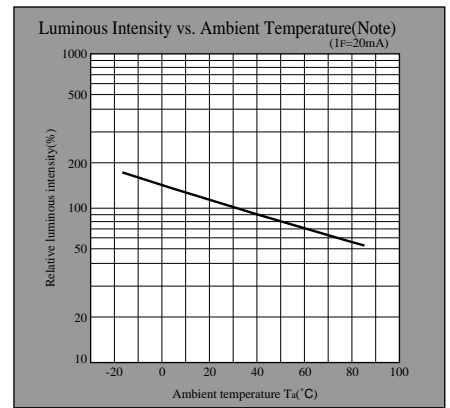

LED Lamp Characteristics Diagrams

HV series