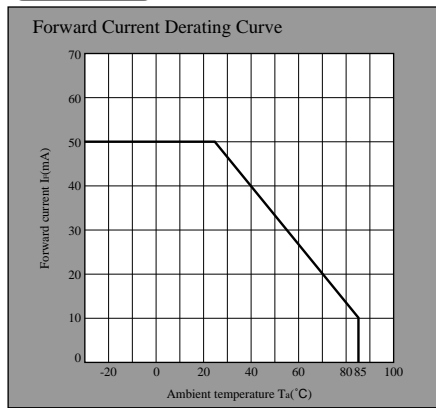

LED Lamp Characteristics Diagrams

HV series