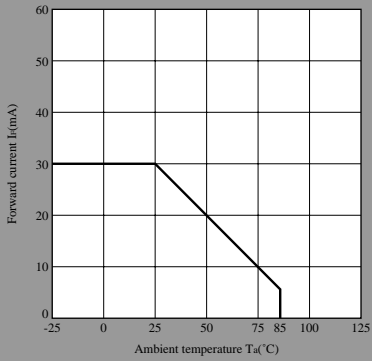

LED Lamp Characteristics Diagrams

UR series

Forward Current Derating Curve

Forward Current vs. Forward Voltage(Note)

Luminous Intensity vs. Ambient Temperature(Note)

Peak Forward Current Derating Curve

Luminous Intensity vs. Forward Current(Note)

Duty Ratio vs. Peak Forward Current

TR series

Forward Current Derating Curve

Forward Current vs. Forward Voltage(Note)

Luminous Intensity vs. Ambient Temperature(Note)

Peak Forward Current Derating Curve

Luminous Intensity vs. Forward Current(Note)

Duty Ratio vs. Peak Forward Current

Note) Characteristics shown in diagrams are typical values. (not assurance value)

- (Notice) • In the absence of confirmation by device specification sheets, SHARP takes no responsibility for any defects that may occur in equipment using any SHARP devices shown in catalogs, data books, etc. Contact SHARP in order to obtain the latest device specification sheets before using any SHARP device.
 (Internet) • Data for sharp's optoelectronic/power device is provided for internet.(Address <http://www.sharp.co.jp/ecg/>)