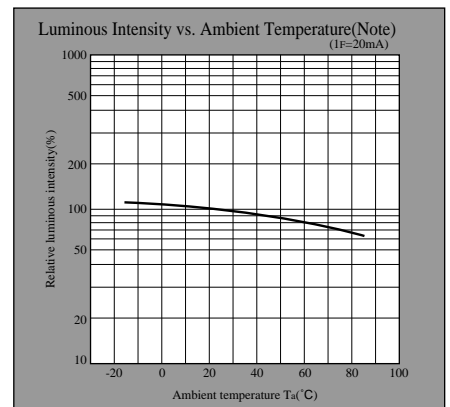

HJ series

Note) Characteristics shown in diagrams are typical values. (not assurance value)

1. (Notice) • In the absence of confirmation by device specification sheets, SHARP takes no responsibility for any defects that may occur in equipment using any SHARP devices shown in catalogs, data books, etc. Contact SHARP in order to obtain the latest device specification sheets before using any SHARP device.
2. (Internet) • Data for sharp's optoelectronic/power device is provided for internet. (Address <http://www.sharp.co.jp/ecg/>)