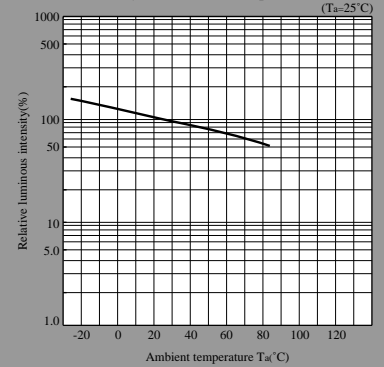

LED Lamp Characteristics Diagrams

UR series

Forward Current Derating Curve

Forward Current vs. Forward Voltage(Note)

Luminous Intensity vs. Ambient Temperature(Note)

Peak Forward Current Derating Curve

Luminous Intensity vs. Forward Current(Note)

Duty Ratio vs. Peak Forward Current

TR series

Forward Current Derating Curve

Forward Current vs. Forward Voltage(Note)

Luminous Intensity vs. Ambient Temperature(Note)

Peak Forward Current Derating Curve

Luminous Intensity vs. Forward Current(Note)