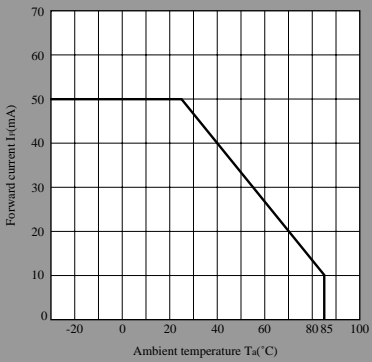

LED Lamp Characteristics Diagrams

UR series

Forward Current Derating Curve

Forward Current vs. Forward Voltage(Note)

Luminous Intensity vs. Ambient Temperature(Note)

Peak Forward Current Derating Curve

Luminous Intensity vs. Forward Current(Note)

Duty Ratio vs. Peak Forward Current

TR series

Forward Current Derating Curve

Forward Current vs. Forward Voltage(Note)

Luminous Intensity vs. Ambient Temperature(Note)

Peak Forward Current Derating Curve

Luminous Intensity vs. Forward Current(Note)

Duty Ratio vs. Peak Forward Current

Note) Characteristics shown in diagrams are typical values. (not assurance value)

- (Notice) • In the absence of confirmation by device specification sheets, SHARP takes no responsibility for any defects that may occur in equipment using any SHARP devices shown in catalogs, data books, etc. Contact SHARP in order to obtain the latest device specification sheets before using any SHARP device.
 (Internet) • Data for sharp's optoelectronic/power device is provided for internet.(Address <http://www.sharp.co.jp/ecg/>)