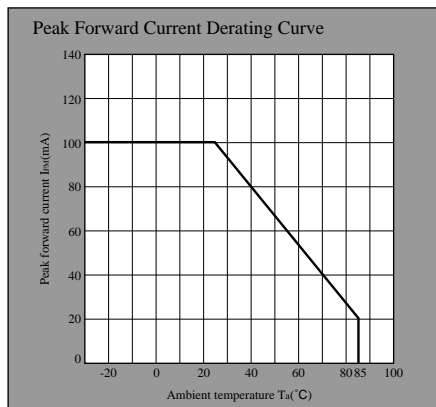

LED Lamp Characteristics Diagrams

HV series