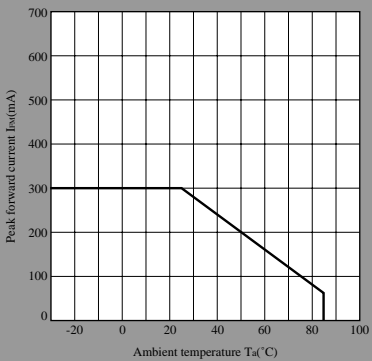

LED Lamp Characteristics Diagrams

UR series

Forward Current Derating Curve

Forward Current vs. Forward Voltage(Note)

Luminous Intensity vs. Ambient Temperature(Note)

Peak Forward Current Derating Curve

Luminous Intensity vs. Forward Current(Note)

Duty Ratio vs. Peak Forward Current

TR series

Forward Current Derating Curve

Forward Current vs. Forward Voltage(Note)

Luminous Intensity vs. Ambient Temperature(Note)

Peak Forward Current Derating Curve

Luminous Intensity vs. Forward Current(Note)

Duty Ratio vs. Peak Forward Current

Note) Characteristics shown in diagrams are typical values. (not assurance value)

- (Notice) • In the absence of confirmation by device specification sheets, SHARP takes no responsibility for any defects that may occur in equipment using any SHARP devices shown in catalogs, data books, etc. Contact SHARP in order to obtain the latest device specification sheets before using any SHARP device.
 (Internet) • Data for sharp's optoelectronic/power device is provided for internet.(Address <http://www.sharp.co.jp/ecg/>)