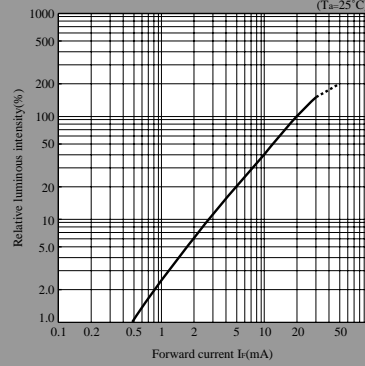

LED Lamp Characteristics Diagrams

UR series

Forward Current Derating Curve

Forward Current vs. Forward Voltage(Note)

Luminous Intensity vs. Ambient Temperature(Note)

Peak Forward Current Derating Curve

Luminous Intensity vs. Forward Current(Note)

Duty Ratio vs. Peak Forward Current

TR series

Forward Current Derating Curve

Forward Current vs. Forward Voltage(Note)

Luminous Intensity vs. Ambient Temperature(Note)

Peak Forward Current Derating Curve

Luminous Intensity vs. Forward Current(Note)

Duty Ratio vs. Peak Forward Current

Note) Characteristics shown in diagrams are typical values. (not assurance value)

- (Notice) • In the absence of confirmation by device specification sheets, SHARP takes no responsibility for any defects that may occur in equipment using any SHARP devices shown in catalogs, data books, etc. Contact SHARP in order to obtain the latest device specification sheets before using any SHARP device.
 (Internet) • Data for sharp's optoelectronic/power device is provided for internet.(Address <http://www.sharp.co.jp/ecg/>)