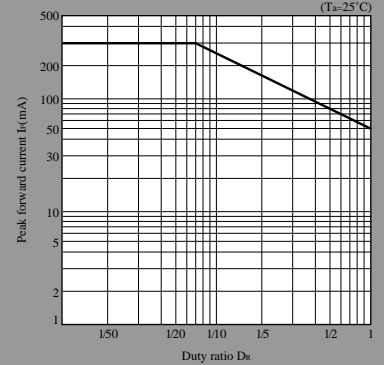

LED Lamp Characteristics Diagrams

UR series

Forward Current Derating Curve

Forward Current vs. Forward Voltage(Note)

Luminous Intensity vs. Ambient Temperature(Note)

Peak Forward Current Derating Curve

Luminous Intensity vs. Forward Current(Note)

Duty Ratio vs. Peak Forward Current

TR series

Forward Current Derating Curve

Forward Current vs. Forward Voltage(Note)

Luminous Intensity vs. Ambient Temperature(Note)

Peak Forward Current Derating Curve

Luminous Intensity vs. Forward Current(Note)

Duty Ratio vs. Peak Forward Current

Note) Characteristics shown in diagrams are typical values. (not assurance value)

- (Notice) • In the absence of confirmation by device specification sheets, SHARP takes no responsibility for any defects that may occur in equipment using any SHARP devices shown in catalogs, data books, etc. Contact SHARP in order to obtain the latest device specification sheets before using any SHARP device.
 (Internet) • Data for sharp's optoelectronic/power device is provided for internet.(Address <http://www.sharp.co.jp/ecg/>)