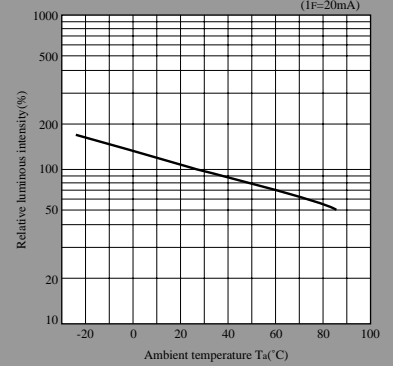

LED Lamp Characteristics Diagrams

UR series

Forward Current Derating Curve

Forward Current vs. Forward Voltage(Note)

Luminous Intensity vs. Ambient Temperature(Note)

Peak Forward Current Derating Curve

Luminous Intensity vs. Forward Current(Note)

Duty Ratio vs. Peak Forward Current

TR series

Forward Current Derating Curve

Forward Current vs. Forward Voltage(Note)

Luminous Intensity vs. Ambient Temperature(Note)

Peak Forward Current Derating Curve

Luminous Intensity vs. Forward Current(Note)

Duty Ratio vs. Peak Forward Current

Note) Characteristics shown in diagrams are typical values. (not assurance value)

- (Notice) • In the absence of confirmation by device specification sheets, SHARP takes no responsibility for any defects that may occur in equipment using any SHARP devices shown in catalogs, data books, etc. Contact SHARP in order to obtain the latest device specification sheets before using any SHARP device.
 (Internet) • Data for sharp's optoelectronic/power device is provided for internet.(Address <http://www.sharp.co.jp/ecg/>)