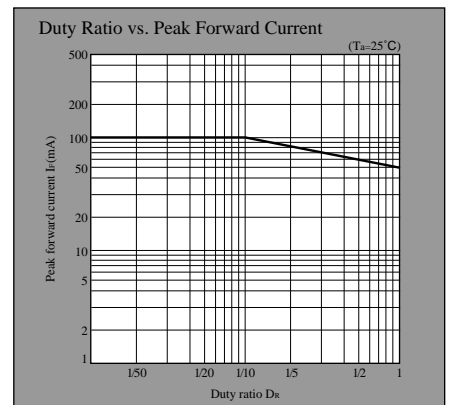

HJ series

Note) Characteristics shown in diagrams are typical values. (not assurance value)

1. (Notice) • In the absence of confirmation by device specification sheets, SHARP takes no responsibility for any defects that may occur in equipment using any SHARP devices shown in catalogs, data books, etc. Contact SHARP in order to obtain the latest device specification sheets before using any SHARP device.
2. (Internet) • Data for sharp's optoelectronic/power device is provided for internet. (Address <http://www.sharp.co.jp/ecg/>)