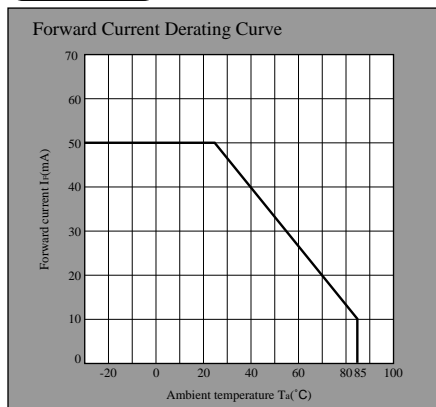

HJ series

Note) Characteristics shown in diagrams are typical values. (not assurance value)

1. (Notice) • In the absence of confirmation by device specification sheets, SHARP takes no responsibility for any defects that may occur in equipment using any SHARP devices shown in catalogs, data books, etc. Contact SHARP in order to obtain the latest device specification sheets before using any SHARP device.
2. (Internet) • Data for sharp's optoelectronic/power device is provided for internet. (Address <http://www.sharp.co.jp/ecg/>)