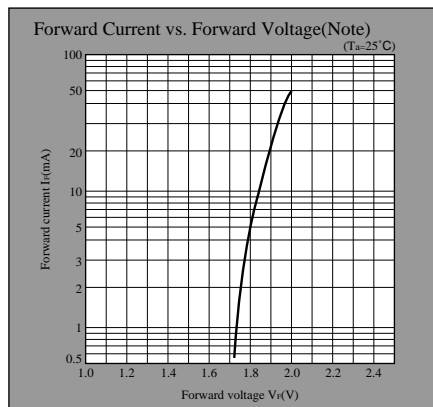

HJ series

Note) Characteristics shown in diagrams are typical values. (not assurance value)

1. (Notice) • In the absence of confirmation by device specification sheets, SHARP takes no responsibility for any defects that may occur in equipment using any SHARP devices shown in catalogs, data books, etc. Contact SHARP in order to obtain the latest device specification sheets before using any SHARP device.
2. (Internet) • Data for sharp's optoelectronic/power device is provided for internet. (Address <http://www.sharp.co.jp/ecg/>)