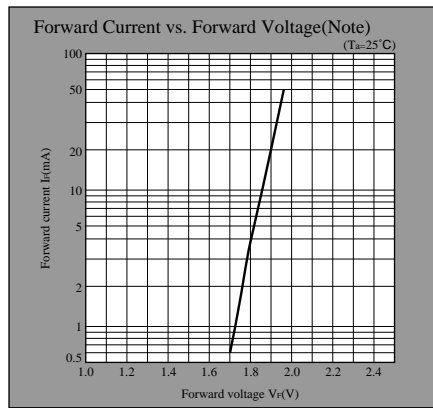

LED Lamp Characteristics Diagrams

HV series