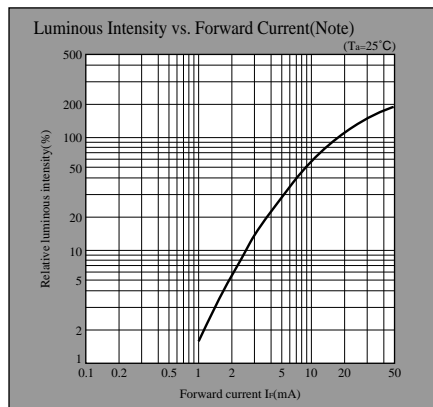

LED Lamp Characteristics Diagrams

HV series