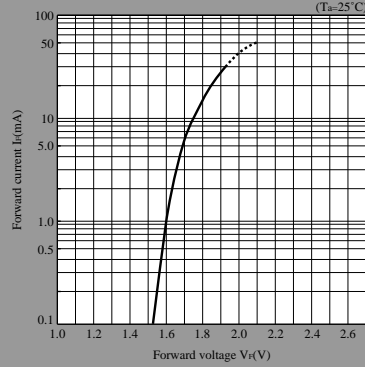

LED Lamp Characteristics Diagrams

UR series

Forward Current Derating Curve

Forward Current vs. Forward Voltage(Note)

Luminous Intensity vs. Ambient Temperature(Note)

Peak Forward Current Derating Curve

Luminous Intensity vs. Forward Current(Note)

Duty Ratio vs. Peak Forward Current

TR series

Forward Current Derating Curve

Forward Current vs. Forward Voltage(Note)

Luminous Intensity vs. Ambient Temperature(Note)

Peak Forward Current Derating Curve

Luminous Intensity vs. Forward Current(Note)

Duty Ratio vs. Peak Forward Current

Note) Characteristics shown in diagrams are typical values. (not assurance value)

- (Notice) • In the absence of confirmation by device specification sheets, SHARP takes no responsibility for any defects that may occur in equipment using any SHARP devices shown in catalogs, data books, etc. Contact SHARP in order to obtain the latest device specification sheets before using any SHARP device.
 (Internet) • Data for sharp's optoelectronic/power device is provided for internet.(Address <http://www.sharp.co.jp/ecg/>)