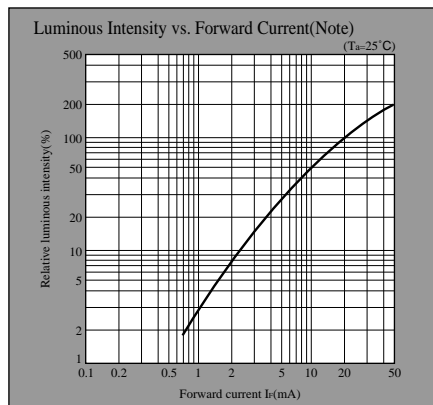

HJ series

Note) Characteristics shown in diagrams are typical values. (not assurance value)

1. (Notice) • In the absence of confirmation by device specification sheets, SHARP takes no responsibility for any defects that may occur in equipment using any SHARP devices shown in catalogs, data books, etc. Contact SHARP in order to obtain the latest device specification sheets before using any SHARP device.
2. (Internet) • Data for sharp's optoelectronic/power device is provided for internet. (Address <http://www.sharp.co.jp/ecg/>)