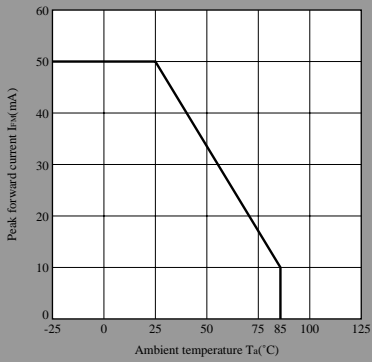

LED Lamp Characteristics Diagrams

UR series

Forward Current Derating Curve

Forward Current vs. Forward Voltage(Note)

Luminous Intensity vs. Ambient Temperature(Note)

Peak Forward Current Derating Curve

Luminous Intensity vs. Forward Current(Note)

Duty Ratio vs. Peak Forward Current

TR series

Forward Current Derating Curve

Forward Current vs. Forward Voltage(Note)

Luminous Intensity vs. Ambient Temperature(Note)

Peak Forward Current Derating Curve

Luminous Intensity vs. Forward Current(Note)

Duty Ratio vs. Peak Forward Current

Note) Characteristics shown in diagrams are typical values. (not assurance value)

- (Notice) • In the absence of confirmation by device specification sheets, SHARP takes no responsibility for any defects that may occur in equipment using any SHARP devices shown in catalogs, data books, etc. Contact SHARP in order to obtain the latest device specification sheets before using any SHARP device.
 (Internet) • Data for sharp's optoelectronic/power device is provided for internet.(Address <http://www.sharp.co.jp/ecg/>)