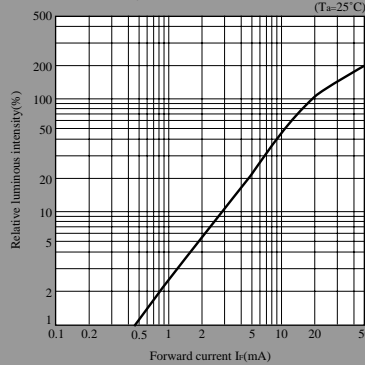

LED Lamp Characteristics Diagrams

UR series

Forward Current Derating Curve

Forward Current vs. Forward Voltage(Note)

Luminous Intensity vs. Ambient Temperature(Note)

Peak Forward Current Derating Curve

Luminous Intensity vs. Forward Current(Note)

Duty Ratio vs. Peak Forward Current

TR series

Forward Current Derating Curve

Forward Current vs. Forward Voltage(Note)

Luminous Intensity vs. Ambient Temperature(Note)

Peak Forward Current Derating Curve

Luminous Intensity vs. Forward Current(Note)

Duty Ratio vs. Peak Forward Current

Note) Characteristics shown in diagrams are typical values. (not assurance value)

- (Notice) • In the absence of confirmation by device specification sheets, SHARP takes no responsibility for any defects that may occur in equipment using any SHARP devices shown in catalogs, data books, etc. Contact SHARP in order to obtain the latest device specification sheets before using any SHARP device.
 (Internet) • Data for sharp's optoelectronic/power device is provided for internet.(Address <http://www.sharp.co.jp/ecg/>)