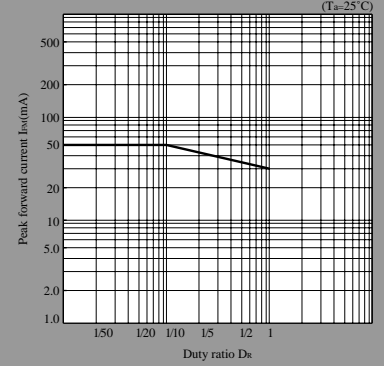

LED Lamp Characteristics Diagrams

UR series

Forward Current Derating Curve

Forward Current vs. Forward Voltage(Note)

Luminous Intensity vs. Ambient Temperature(Note)

Peak Forward Current Derating Curve

Luminous Intensity vs. Forward Current(Note)

Duty Ratio vs. Peak Forward Current

TR series

Forward Current Derating Curve

Forward Current vs. Forward Voltage(Note)

Luminous Intensity vs. Ambient Temperature(Note)

Peak Forward Current Derating Curve

Luminous Intensity vs. Forward Current(Note)

Duty Ratio vs. Peak Forward Current

Note) Characteristics shown in diagrams are typical values. (not assurance value)

- (Notice) • In the absence of confirmation by device specification sheets, SHARP takes no responsibility for any defects that may occur in equipment using any SHARP devices shown in catalogs, data books, etc. Contact SHARP in order to obtain the latest device specification sheets before using any SHARP device.
 (Internet) • Data for sharp's optoelectronic/power device is provided for internet.(Address <http://www.sharp.co.jp/ecg/>)