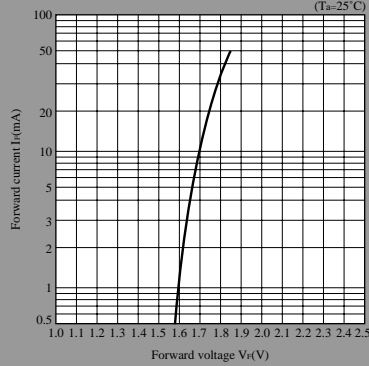

LED Lamp Characteristics Diagrams

UR series

Forward Current Derating Curve

Forward Current vs. Forward Voltage(Note)

Luminous Intensity vs. Ambient Temperature(Note)

Peak Forward Current Derating Curve

Luminous Intensity vs. Forward Current(Note)

Duty Ratio vs. Peak Forward Current

TR series

Forward Current Derating Curve

Forward Current vs. Forward Voltage(Note)

Luminous Intensity vs. Ambient Temperature(Note)

Peak Forward Current Derating Curve

Luminous Intensity vs. Forward Current(Note)

Duty Ratio vs. Peak Forward Current

Note) Characteristics shown in diagrams are typical values. (not assurance value)

- (Notice) • In the absence of confirmation by device specification sheets, SHARP takes no responsibility for any defects that may occur in equipment using any SHARP devices shown in catalogs, data books, etc. Contact SHARP in order to obtain the latest device specification sheets before using any SHARP device.
 (Internet) • Data for sharp's optoelectronic/power device is provided for internet.(Address <http://www.sharp.co.jp/ecg/>)