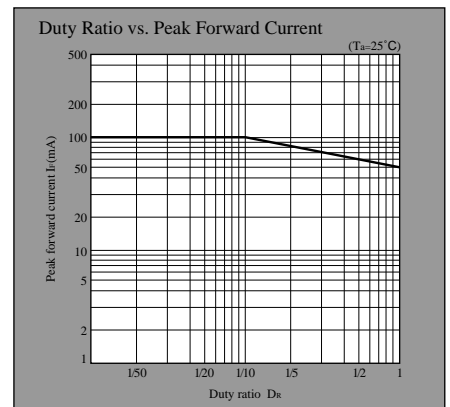

LED Lamp Characteristics Diagrams

HV series