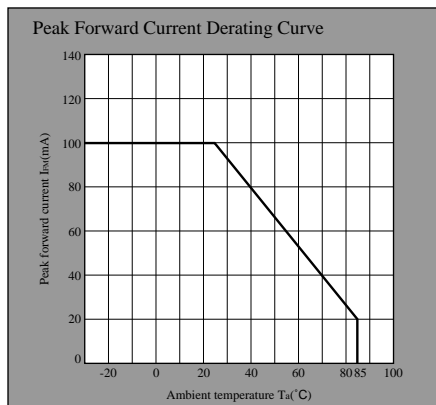

HJ series

Note) Characteristics shown in diagrams are typical values. (not assurance value)

1. (Notice) • In the absence of confirmation by device specification sheets, SHARP takes no responsibility for any defects that may occur in equipment using any SHARP devices shown in catalogs, data books, etc. Contact SHARP in order to obtain the latest device specification sheets before using any SHARP device.
2. (Internet) • Data for sharp's optoelectronic/power device is provided for internet. (Address <http://www.sharp.co.jp/ecg/>)