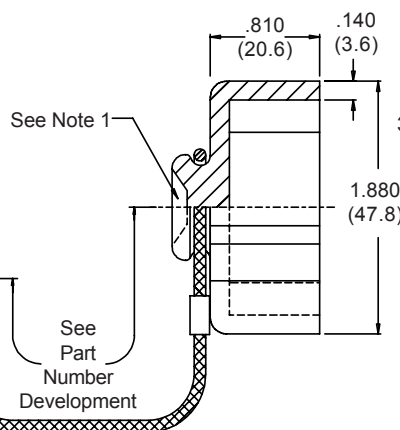

780-544
“Marshal Bean” Protective Rubber Cover
Universal RECEPTACLE Cover for ARINC Series 400

ARINC Series
400 (Cannon)

"To Protect and to Serve"

Slip Knot: Type SK

Eyelet

Plastic Tie Strap: Type WS

-33 Shown

**TABLE I:
ATTACHMENT
TYPE**

Dash No.	E Dia ±.010 (0.3)
00	No Terminal
01	.140 (3.6)
02	.182 (4.6)
03	.191 (4.9)
04	.197 (5.0)
05	.167 (4.2)
06	.125 (3.2)
07	.218 (5.5)
09	.156 (4.0)
WS	With Strap
SK	Slip Knot

NOTES:

1. Cover identified in area shown.
2. Metric dimensions (mm) are indicated in parentheses.
3. This series of covers is similar to Bean Rubber Mfg. Co. DPX33 series, same dash Number, i.e.: DPX-33-WC equivalent to 780-544-33G12-09.