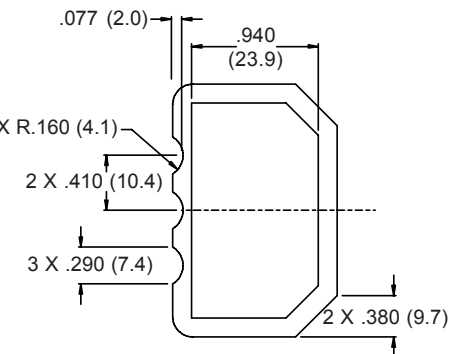

780-544
“Marshal Bean” Protective Rubber Cover
Universal RECEPTACLE Cover for ARINC Series 400

ARINC Series
400 (Cannon)

"To Protect and to Serve"

Slip Knot: Type SK

Eyelet

Plastic Tie Strap: Type WS

-33 Shown

**TABLE I:
ATTACHMENT
TYPE**

Dash No.	E Dia ±.010 (0.3)
00	No Terminal
01	.140 (3.6)
02	.182 (4.6)
03	.191 (4.9)
04	.197 (5.0)
05	.167 (4.2)
06	.125 (3.2)
07	.218 (5.5)
09	.156 (4.0)
WS	With Strap
SK	Slip Knot

NOTES:

1. Cover identified in area shown.
2. Metric dimensions (mm) are indicated in parentheses.
3. This series of covers is similar to Bean Rubber Mfg. Co. DPX33 series, same dash Number, i.e.: DPX-33-WC equivalent to 780-544-33G12-09.