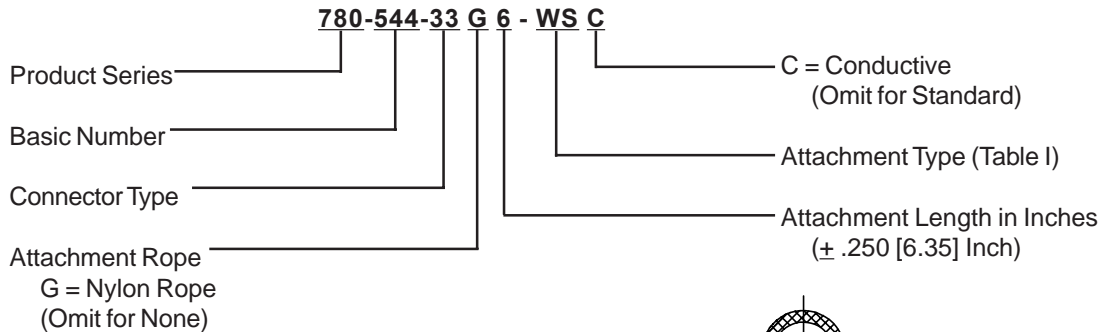

780-544
“Marshal Bean” Protective Rubber Cover
Universal RECEPTACLE Cover for ARINC Series 400

ARINC Series
400 (Cannon)

"To Protect and to Serve"

Slip Knot: Type SK

Eyelet

Plastic Tie Strap: Type WS

-33 Shown

**TABLE I:
ATTACHMENT
TYPE**

Dash No.	E Dia ±.010 (0.3)
00	No Terminal
01	.140 (3.6)
02	.182 (4.6)
03	.191 (4.9)
04	.197 (5.0)
05	.167 (4.2)
06	.125 (3.2)
07	.218 (5.5)
09	.156 (4.0)
WS	With Strap
SK	Slip Knot

NOTES:

1. Cover identified in area shown.
2. Metric dimensions (mm) are indicated in parentheses.
3. This series of covers is similar to Bean Rubber Mfg. Co. DPX33 series, same dash Number, i.e.: DPX-33-WC equivalent to 780-544-33G12-09.