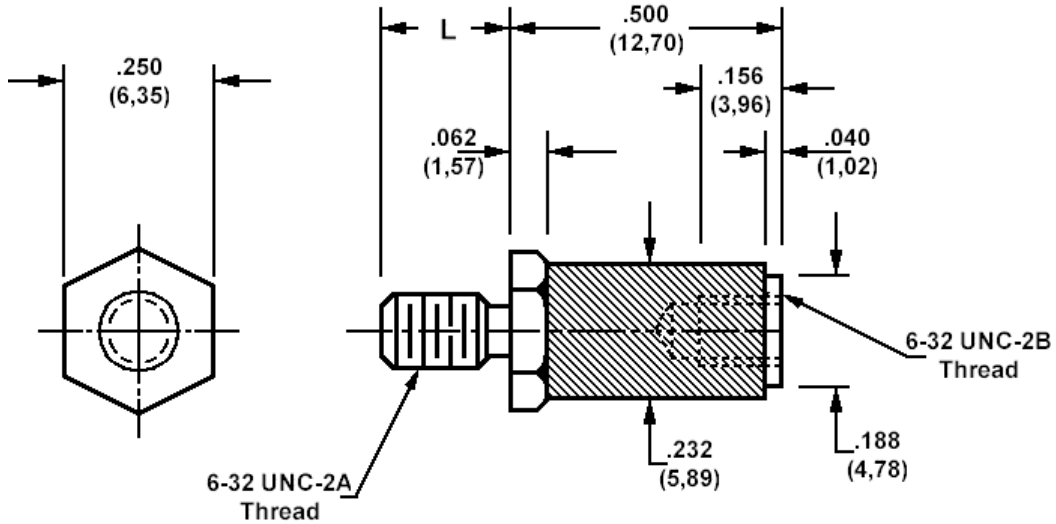

352-4617 Spacer/Stand-off, insulated, threaded

How to order code
352-4617-XX-07-16
 Basic Part No XX = L dimension

DIMENSIONS (XX)		
	(XX)	L
352-4617	-01	.219 (5,56)
	-02	.250 (6,35)
	-03	.375 (9,53)

MATERIALS		
Component	Material	Finish
Studs	Brass	Cadmium (plus Chromate)
Insulator	Diallyl Phthalate	Blue

Other colour insulators available on request

ADDITIONAL SPECIFICATIONS	
Dielectric Withstanding Voltage (VRMS)	6000
Capacitance (pF)	.7