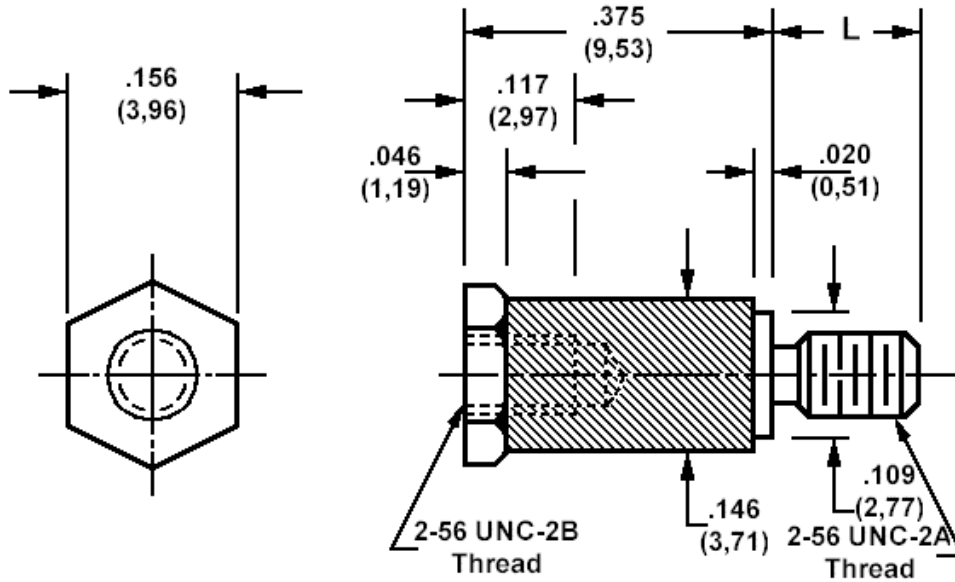

352-4624 Spacer/Stand-off, insulated, threaded

How to order code
352-4624-XX-07-16
 Basic Part No XX = L dimension

DIMENSIONS (XX)		
	(XX)	L
352-4624	-01	.125 (3,18)
	-02	.188 (4,78)
	-03	.250 (6,35)

MATERIALS		
Component	Material	Finish
Studs	Brass	Cadmium (plus Chromate)
Insulator	Diallyl Phthalate	Blue

Other colour insulators available on request

ADDITIONAL SPECIFICATIONS	
Dielectric Withstanding Voltage (VRMS)	3000
Capacitance (pF)	.4