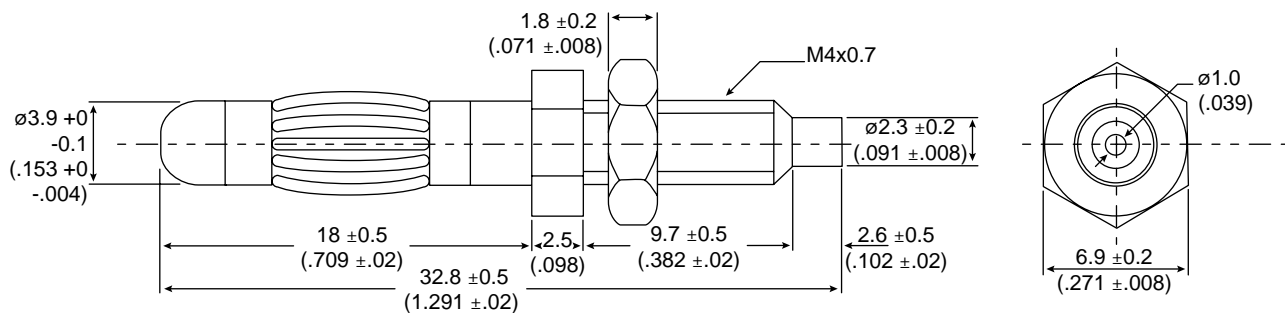

Banana Plug

174-R802

Banana Plug

Dimensions: mm (In.)

Electrical Specifications

Rating: 30A

Material Specifications

Plug: Nickel plated heat treated beryllium copper