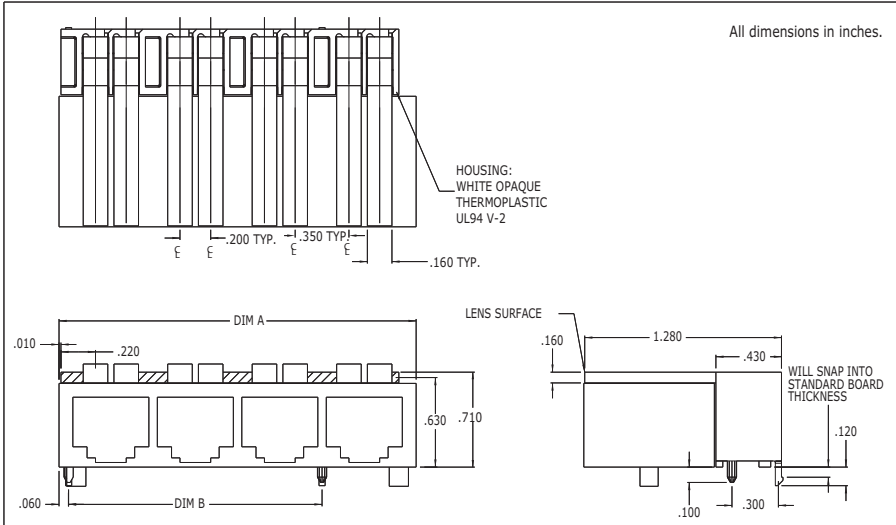

### DESCRIPTION AND FEATURES

- Precision engineered with **ray tracing** for bright, optically precise even indication and attractive appearance.
- ESD protection from circuitry for exceptional reliability.
- Optimized for use with Bright★Chips™ SMT LEDs.
- High contrast and wide viewing angle for greater visibility.
- Parts inserted after reflow to permit LED pad inspection before assembly.
- Two lightpipes per port.
- 7102P features large square lens (.16"x.16") for high visibility.
- 7102R features low profile (.16"x.07"h) rectangular lens ideal for height-constrained applications.

Model	Mounting	Ports	DIM A	DIM B
7102P1/7102R1	M or T	1	.550	-
7102P2/7102R2	M or T	2	1.10	.550
7102P3/7102R3	M or T	3	1.65	1.10
7102P4/7102R4	M or T	4	2.20	1.65
7102P5/7102R5	M or T	5	2.75	2.20
7102P6/7102R6	M or T	6	3.30	2.75
7101P7/7102R7	M or T	7	3.85	3.30
7101P8/7102R8	M or T	8	4.40	3.85