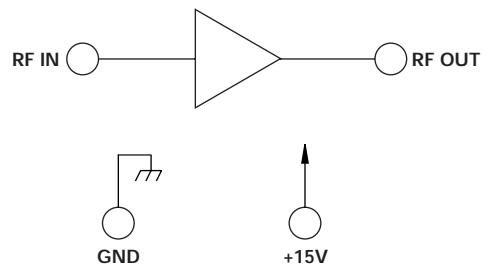

MODEL NO.  
DAMB6427-X

Broadband Amplifier

FEATURES

- 6 - 18 GHz
- SMA Connectors
- 4.0 dB NF
- Gain Flatness  $\pm 2.5$  dB

AMP

GUARANTEED PERFORMANCE

Model Number	Noise Figure	Gain	Gain Flatness	Output Power P/1 dB	IP3	VSWR	DC Current At 15V
(Frequency Range: 6 - 18 GHz)	(dB Max)	(dB Min)	( $\pm$ dB)	(dBm Typ)	(dBm Typ)	(Max)	(mA Nom)
DAMB6427-1	4	35	2.5	30	40	2.0:1	1070