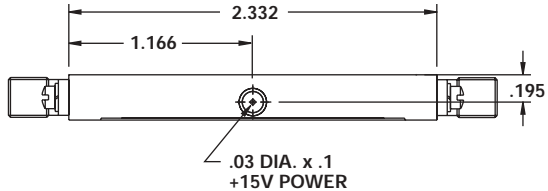

MODEL NO.  
DAMB6427-X

Broadband Amplifier

FEATURES

- 6 - 18 GHz
- SMA Connectors
- 4.0 dB NF
- Gain Flatness  $\pm 2.5$  dB

AMP

GUARANTEED PERFORMANCE

Model Number	Noise Figure	Gain	Gain Flatness	Output Power P/1 dB	IP3	VSWR	DC Current At 15V
(Frequency Range: 6 - 18 GHz)	(dB Max)	(dB Min)	( $\pm$ dB)	(dBm Typ)	(dBm Typ)	(Max)	(mA Nom)
DAMB6427-1	4	35	2.5	30	40	2.0:1	1070