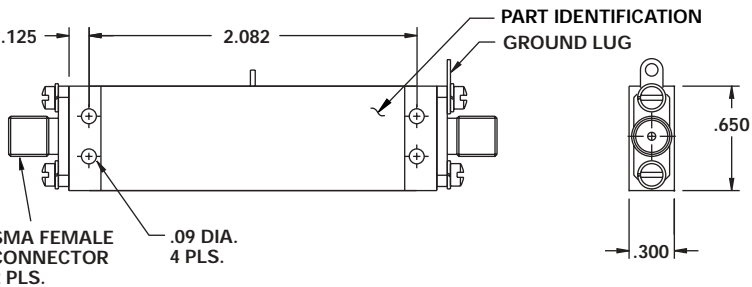

MODEL NO.  
DAMB6427-X

Broadband Amplifier

FEATURES

- 6 - 18 GHz
- SMA Connectors
- 4.0 dB NF
- Gain Flatness  $\pm 2.5$  dB

AMP

GUARANTEED PERFORMANCE

Model Number	Noise Figure	Gain	Gain Flatness	Output Power P/1 dB	IP3	VSWR	DC Current At 15V
(Frequency Range: 6 - 18 GHz)	(dB Max)	(dB Min)	( $\pm$ dB)	(dBm Typ)	(dBm Typ)	(Max)	(mA Nom)
DAMB6427-1	4	35	2.5	30	40	2.0:1	1070