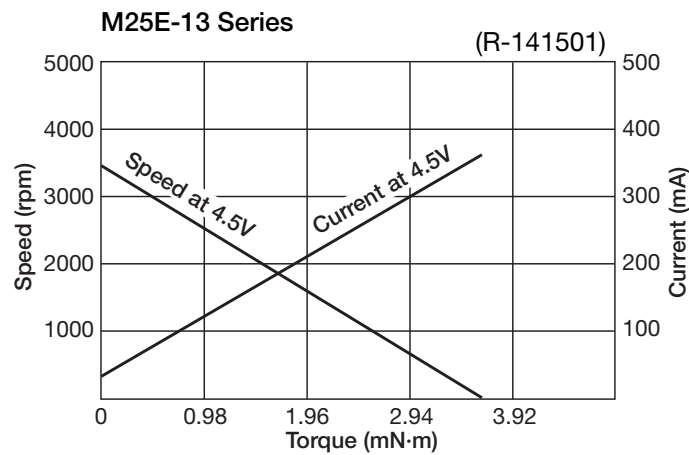

## SPECIFICATIONS

Items	SPEC-NO	R-141501
Rated Voltage (V)		4.5
Voltage Range (V)		1.0~6.0
Rated Load (mN·m)		0.981
No Load Speed (rpm)		3500
No Load Current (mA)		22
Starting Torque (mN·m)		3.56
Rotation		CW/CCW
Application		LOADING

## DIMENSIONS

Unit : mm