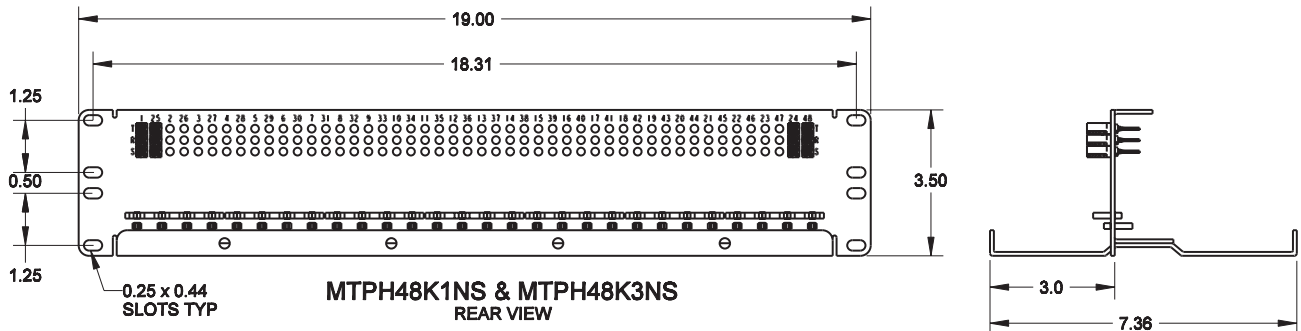

PATCHBAYS

14

Audio Series MTPH/TPH Harness Series

NORMALS AT JACKS

NORMALS OUT

FULL SLEEVE NORMALS OUT

DIMENSIONS ARE FOR REFERENCE ONLY $\frac{\text{Inch}}{\text{(mm)}}$

DIMENSIONS ARE FOR REFERENCE ONLY $\frac{\text{Inch}}{\text{mm}}$