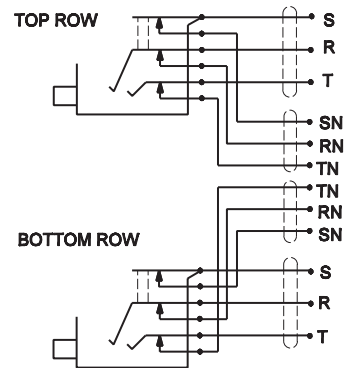

PATCHBAYS

14

Audio Series MTPH/TPH Harness Series

NORMALS AT JACKS

NORMALS OUT

FULL SLEEVE NORMALS OUT

DIMENSIONS ARE FOR REFERENCE ONLY $\frac{\text{Inch}}{\text{(mm)}}$

DIMENSIONS ARE FOR REFERENCE ONLY $\frac{\text{Inch}}{\text{mm}}$