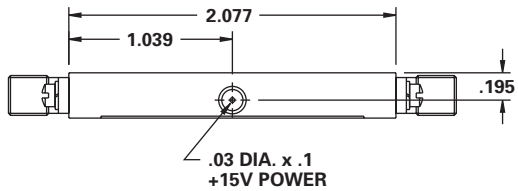

**MODEL NO.
DAMB6426-X**

Broadband Amplifier

FEATURES

- 6 - 18 GHz
- SMA Connectors
- 5.0 dB NF
- Gain Flatness ± 2.0 dB

AMP

GUARANTEED PERFORMANCE

Model Number	Noise Figure	Gain	Gain Flatness	Output Power P/1 dB	IP3	VSWR	DC Current At 15V
(Frequency Range: 6 - 18 GHz)	(dB Max)	(dB Min)	(\pm dB)		(dBm Typ)	(Max)	(mA Nom)
DAMB6426-1	3.0	40	2.5	27	37	2.0:1	600
DAMB6426-2	5	26	2.0	30	40	2.0:1	1020