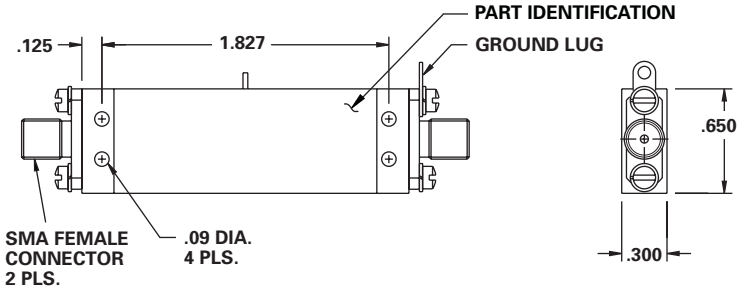

**MODEL NO.
DAMB6426-X**

Broadband Amplifier

FEATURES

- 6 - 18 GHz
- SMA Connectors
- 5.0 dB NF
- Gain Flatness ± 2.0 dB

AMP

GUARANTEED PERFORMANCE

Model Number	Noise Figure	Gain	Gain Flatness	Output Power P/1 dB	IP3	VSWR	DC Current At 15V
(Frequency Range: 6 - 18 GHz)	(dB Max)	(dB Min)	(\pm dB)		(dBm Typ)	(Max)	(mA Nom)
DAMB6426-1	3.0	40	2.5	27	37	2.0:1	600
DAMB6426-2	5	26	2.0	30	40	2.0:1	1020