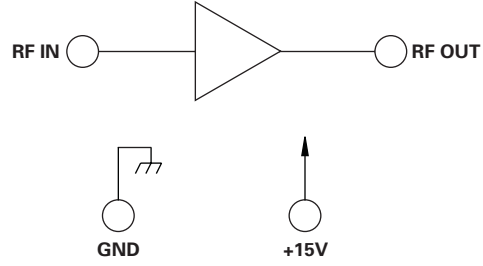

**MODEL NO.
DAMB6426-X**

Broadband Amplifier

FEATURES

- 6 - 18 GHz
- SMA Connectors
- 5.0 dB NF
- Gain Flatness ± 2.0 dB

AMP

GUARANTEED PERFORMANCE

Model Number	Noise Figure	Gain	Gain Flatness	Output Power P/1 dB	IP3	VSWR	DC Current At 15V
(Frequency Range: 6 - 18 GHz)	(dB Max)	(dB Min)	(\pm dB)		(dBm Typ)	(Max)	(mA Nom)
DAMB6426-1	3.0	40	2.5	27	37	2.0:1	600
DAMB6426-2	5	26	2.0	30	40	2.0:1	1020