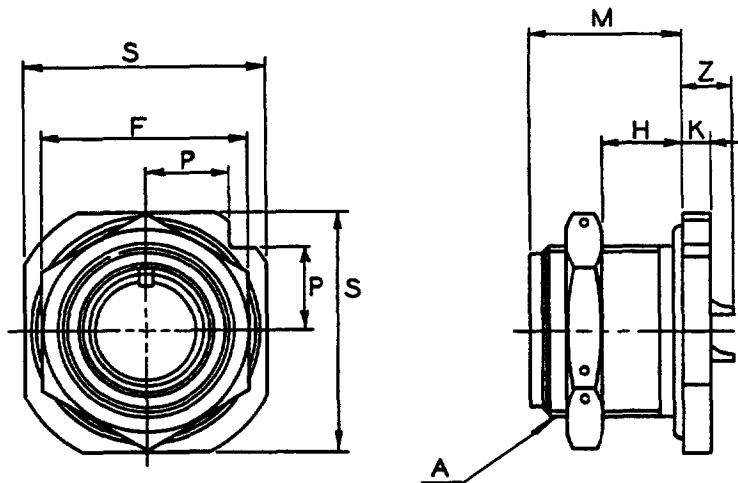

10-74108/28 (sealed) 10-74708/40 (pressurized) jam nut receptacle

- For open bench wiring of harness
- "O" ring gasket provided on flange
- 10-741XX provides less than 1.3×10^{-6} cubic foot/hour air leakage at 15 psi differential
- 10-747XX provides less than 1 cu. in./hour air leakage at 35 psi differential
- Clear chromate over cadmium plate finish

For contact data see Catalog 12-020.
All lockwire holes .045 Dia. Min.

MS Shell Size	Order Number** 10-741XX (Sealed)	Order Number** 10-747XX (Pressurized)	A Thread Class 2A	F Hex $\pm .016$	H Panel Thickness		K $\pm .005$	M $\pm .010$	P $\pm .010$	S $\pm .010$	Z $\pm .045$
					Min.	Max.					
8S	10-74108-	10-74708-	.5000-28UNEF	.688	.094	.267	.156	.812	.309	.875	.281
10S	10-74110-	10-74710-	.6250-24NEF	.812	.094	.267	.156	.812	.354	1.000	.281
10SL	10-74111-	10-74711-	.6250-24NEF	.812	.094	.267	.156	.812	.354	1.000	.281
12S	10-74112-	10-74712-	.7500-20UNEF	.938	.094	.267	.156	.812	.397	1.125	.281
12	10-74113-	10-74713-	.7500-20UNEF	.938	.094	.392	.156	1.188	.397	1.125	.344
14S	10-74114-	10-74714-	.8750-20UNEF	1.062	.094	.204	.156	.812	.442	1.250	.281
14	10-74115-	10-74715-	.8750-20UNEF	1.062	.094	.329	.156	1.188	.442	1.250	.344
16S	10-74116-	10-74716-	1.0000-20UNEF	1.250	.094	.204	.156	.812	.486	1.375	.281
16	10-74117-	10-74717-	1.0000-20UNEF	1.250	.094	.329	.156	1.188	.486	1.375	.344
18	10-74118-	10-74718-	1.1250-18NEF	1.312	.094	.297	.188	1.156	.575	1.625	.375*
20	10-74120-	10-74720-	1.2500-18NEF	1.500	.094	.297	.188	1.156	.619	1.750	.375*
22	10-74122-	10-74722-	1.3750-18NEF	1.562	.094	.297	.188	1.156	.633	1.875	.375*
24	10-74124-	10-74724-	1.5000-18NEF	1.750	.094	.360	.188	1.219	.707	2.000	.312*
28	10-74128-	10-74728-	1.7500-18NS	2.000	.094	.360	.188	1.219	.795	2.250	.312*
32		10-74732	2.0000-18NS	2.188	.094	.392	.219	1.250	.884	2.500	.281*
36		10-74736-	2.2500-16UN	2.438	.094	.329	.219	1.250	.972	2.750	.281*
40		10-74740-	2.5000-16UN	2.812	.094	.329	.219	1.250	1.060	3.000	.281*