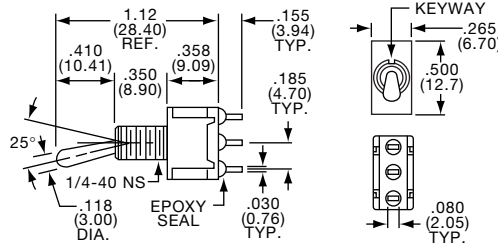

Toggle Switches, A Series, Vertical, Wire Lug, Long Bat Actuator

* Refer to Pages C22-C26 for Additional Options *

SEE PAGE C22 FOR PRODUCT SPECIFICATIONS

SPDT

Tyco Electronics	Alcoswitch	Type	Act. Code	P.M5			
Silver Contacts							
5-1437554-0	A101SYZQ	SPDT	1		On	None	On
7-1437554-7	A103SYZQ	SPDT	5		On	Off	On
9-1437554-6	A105SYZQ	SPDT	5		(On)	Off	(On)
1437555-9	A107SYZQ	SPDT	5		On	Off	(On)
2-1437555-0	A108SYZQ	SPDT	1		On	None	(On)
Gold Contacts							
4-1437554-9	A101SYZB	SPDT	1		On	None	On
7-1437554-6	A103SYZB	SPDT	5		On	Off	On
9-1437554-5	A105SYZB	SPDT	5		(On)	Off	(On)
	A107SYZB	SPDT	5		On	Off	(On)

A101SYZQ

Gemini Series

DPDT

Tyco Electronics	Alcoswitch	Type	Act. Code	P.M5			
Silver Contacts							
4-1437555-9	A201SYZQ	DPDT	2		On	None	On
6-1437555-2	A203SYZQ	DPDT	6		On	Off	On
7-1437555-0	A205SYZQ	DPDT	6		(On)	Off	(On)
7-1437555-6	A207SYZQ	DPDT	6		On	Off	(On)
8-1437555-5	A208SYZQ	DPDT	2		On	None	(On)
1437556-1	A211SYZQ	SP3T	11		On	On	On
1437556-4	A213SYZQ	SP3T	11		On	On	(On)
1437556-7	A215SYZQ	SP3T	11		(On)	On	(On)