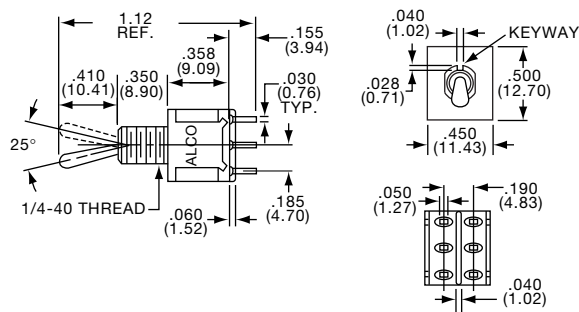

Toggle Switches, A Series, Vertical, Wire Lug, Long Bat Actuator

* Refer to Pages C22-C26 for Additional Options *

SEE PAGE C22 FOR PRODUCT SPECIFICATIONS

SPDT

Tyco Electronics	Alcoswitch	Type	Act. Code	P.M5			
Silver Contacts							
5-1437554-0	A101SYZQ	SPDT	1		On	None	On
7-1437554-7	A103SYZQ	SPDT	5		On	Off	On
9-1437554-6	A105SYZQ	SPDT	5		(On)	Off	(On)
1437555-9	A107SYZQ	SPDT	5		On	Off	(On)
2-1437555-0	A108SYZQ	SPDT	1		On	None	(On)
Gold Contacts							
4-1437554-9	A101SYZB	SPDT	1		On	None	On
7-1437554-6	A103SYZB	SPDT	5		On	Off	On
9-1437554-5	A105SYZB	SPDT	5		(On)	Off	(On)
	A107SYZB	SPDT	5		On	Off	(On)

A101SYZQ

Gemini Series

DPDT

Tyco Electronics	Alcoswitch	Type	Act. Code	P.M5			
Silver Contacts							
4-1437555-9	A201SYZQ	DPDT	2		On	None	On
6-1437555-2	A203SYZQ	DPDT	6		On	Off	On
7-1437555-0	A205SYZQ	DPDT	6		(On)	Off	(On)
7-1437555-6	A207SYZQ	DPDT	6		On	Off	(On)
8-1437555-5	A208SYZQ	DPDT	2		On	None	(On)
1437556-1	A211SYZQ	SP3T	11		On	On	On
1437556-4	A213SYZQ	SP3T	11		On	On	(On)
1437556-7	A215SYZQ	SP3T	11		(On)	On	(On)