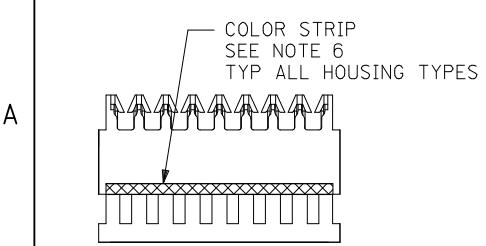

FACTORY I.D.
EC NO: UCP2009-2029
DRWN:MKIPPER 2009/02/25
CHKD:SSOUSEK 2009/02/25
APPR:FSMITH 2009/02/26
AZ7

REV	DESCRIPTION

QUALITY SYMBOLS 	$\blacktriangle = 0$ $\triangle C = 0$
	GENERAL TOLERANCES (UNLESS SPECIFIED)
	<table border="1"> <thead> <tr> <th></th> <th>mm</th> <th>INCH</th> </tr> </thead> <tbody> <tr> <td>4 PLACES</td> <td>± ---</td> <td>± ---</td> </tr> <tr> <td>3 PLACES</td> <td>± ---</td> <td>± ---</td> </tr> <tr> <td>2 PLACES</td> <td>± ---</td> <td>± ---</td> </tr> <tr> <td>1 PLACE</td> <td>± ---</td> <td>± ---</td> </tr> </tbody> </table>
	ANGULAR $\pm 1/2^\circ$
	DRAFT WHERE APPLICABLE MUST REMAIN WITHIN DIMENSIONS

DIMENSION STYLE MM/IN	
DRAWN BY SAMIEC	DATE 2004/04/13
CHECKED BY SAMIEC	DATE 2004/04/13
APPROVED BY MARGULIS	DATE 2004/04/13
MATERIAL NO. SEE CHART	

SCALE ---	DESIGN UNITS INCH	THIRD ANGLE PROJECTION
TITLE KK 100 IDT CONNECTOR ASSEMBLY		
MOLEX INCORPORATED		SHEET NO. 2 OF *
DOCUMENT NO. SD-7720-001		THIS DRAWING CONTAINS INFORMATION THAT IS PROPRIETARY TO MOLEX INCORPORATED AND SHOULD NOT BE USED WITHOUT WRITTEN PERMISSION