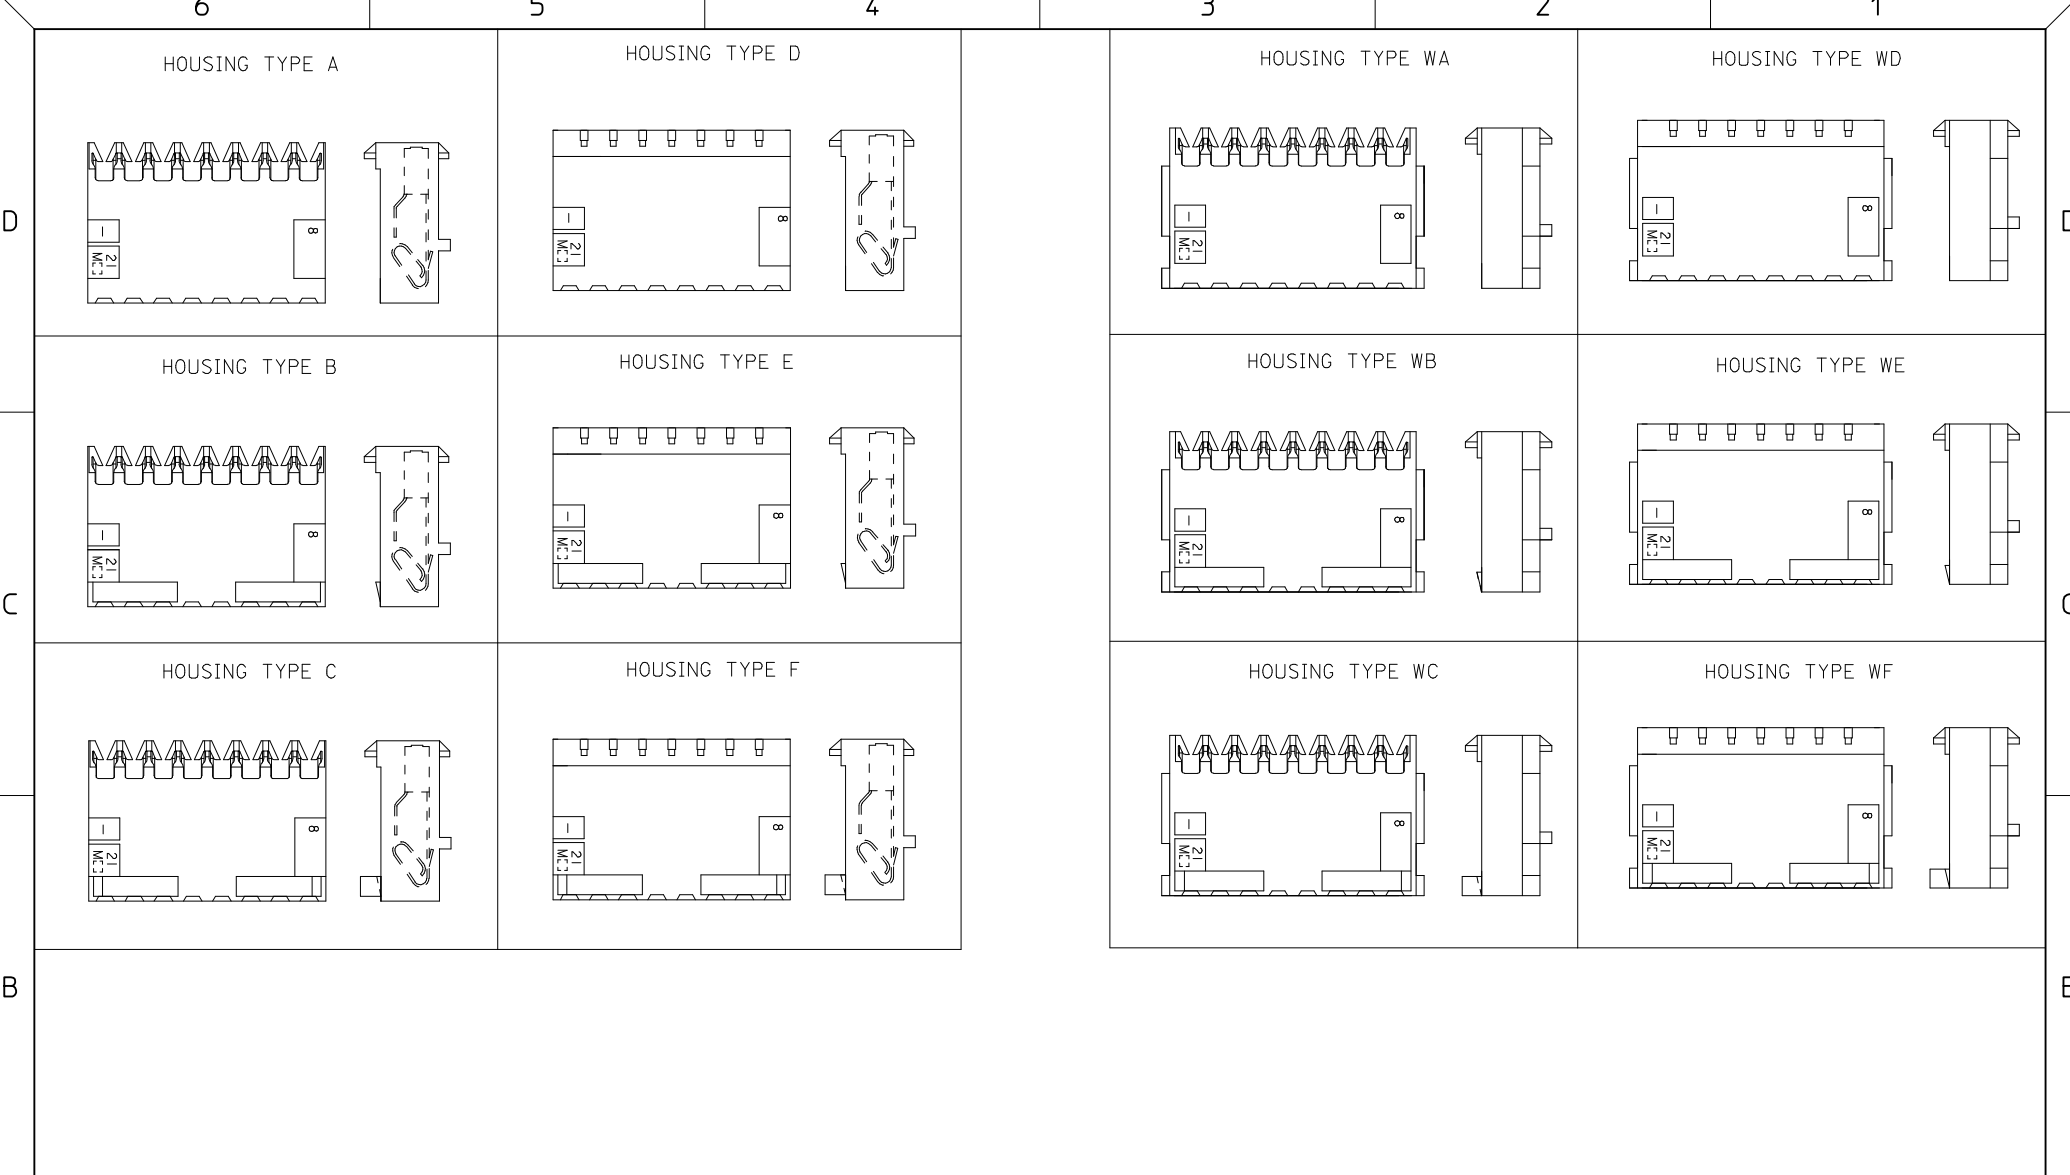

FACTORY I.D.
EC NO: UCP2009-2029
DRWN:MKIPPER 2009/02/25
CHKD:SSOUSEK 2009/02/25
APPR:FSMITH 2009/02/26
AZ7

REV	DESCRIPTION

QUALITY SYMBOLS 	$\blacktriangle = 0$ $\triangle C = 0$
	GENERAL TOLERANCES (UNLESS SPECIFIED)
	<table border="1"> <thead> <tr> <th></th> <th>mm</th> <th>INCH</th> </tr> </thead> <tbody> <tr> <td>4 PLACES</td> <td>± ---</td> <td>± ---</td> </tr> <tr> <td>3 PLACES</td> <td>± ---</td> <td>± ---</td> </tr> <tr> <td>2 PLACES</td> <td>± ---</td> <td>± ---</td> </tr> <tr> <td>1 PLACE</td> <td>± ---</td> <td>± ---</td> </tr> </tbody> </table>
	ANGULAR $\pm 1/2^\circ$
	DRAFT WHERE APPLICABLE MUST REMAIN WITHIN DIMENSIONS

DIMENSION STYLE MM/IN	
DRAWN BY SAMIEC	DATE 2004/04/13
CHECKED BY SAMIEC	DATE 2004/04/13
APPROVED BY MARGULIS	DATE 2004/04/13
MATERIAL NO. SEE CHART	

SCALE ---	DESIGN UNITS INCH	THIRD ANGLE PROJECTION
TITLE KK 100 IDT CONNECTOR ASSEMBLY		
MOLEX INCORPORATED		SHEET NO. 2 OF *
DOCUMENT NO. SD-7720-001		THIS DRAWING CONTAINS INFORMATION THAT IS PROPRIETARY TO MOLEX INCORPORATED AND SHOULD NOT BE USED WITHOUT WRITTEN PERMISSION