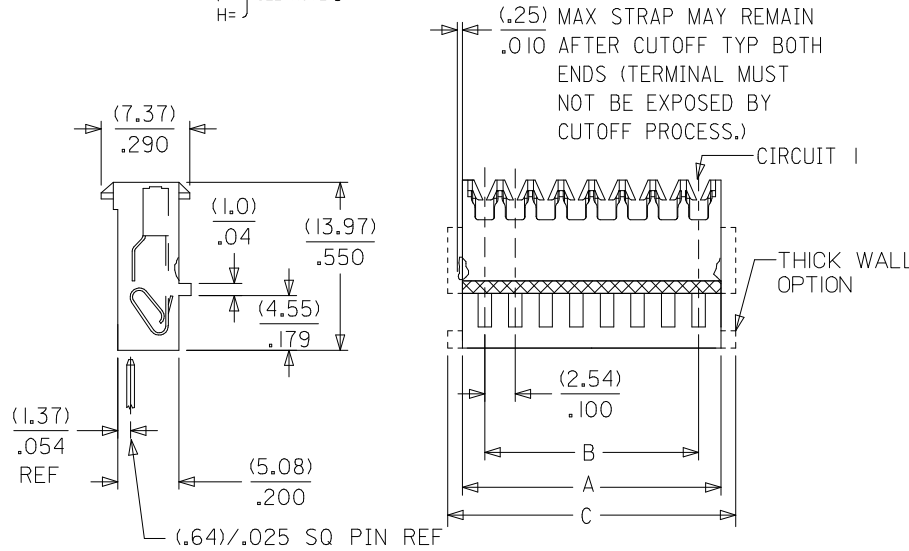

NUMBER = CIRCUIT VOIDED
MULTIPLE VOIDS START WITH 51
BLANK = NONE

A=7691
B=41138
C=41512

NOTES

- MATERIAL: UNFILLED NYLON, UL94V-2, MOLDED MATERIAL (CLEAR)
- FINISH:
 - (102) OVERALL TIN: (0.00508)/(0.00200 MIN OVER (0.00254)/(0.00100 MIN COPPER.
 - (208) SELECT GOLD: (0.00038)/(0.00015 MIN, * SELECT TIN: (0.00254)/(0.00100 MIN, OVERALL NICKEL UNDERPLATE: (0.00127)/(0.00050 MIN.
 - (228) SELECT GOLD: (0.00076)/(0.00030 MIN, * SELECT TIN: (0.00254)/(0.00100 MIN, OVERALL NICKEL UNDERPLATE: (0.00127)/(0.00050 MIN.
 - (501) OVERALL GOLD: (0.00051)/(0.00020 MIN OVER (0.00076)/(0.00030 MIN NICKEL
 - (502) OVERALL GOLD: (0.00051)/(0.00020 MIN OVER (0.00127)/(0.00050 MIN NICKEL.
 - (503) OVERALL GOLD: (0.00076)/(0.00030 MIN OVER (0.00127)/(0.00050 MIN NICKEL.
 - (P909) OVERALL TIN: (0.00254)/(0.00100 MIN. *THE PRIMARY SHIPPING CARTON WILL BE LABELED COMPLIANT TO RoHS DIRECTIVE 2002/95/EC AND ELV ANNEX II OF DIRECTIVE 2000/53/EC*. CARTONS WITHOUT THIS LABEL MAY CONTAIN PRODUCT WITH TIN/LEAD PLATINGS.
- PRODUCT SPECIFICATION: PS-7720-001
- PACKAGING: BULK PK-7720-001 SEE CHART
- THESE HOUSINGS ARE FOR USE WITH SINGLE 22 AWG WIRE TERMINATION ONLY
- COLOR STRIPE TO RUN LENGTH OF RIB AS SHOWN (SEE CHART FOR COLOR)
- SEE APPLICATION SPEC SMES-7720-0002 FOR ADDITIONAL INFORMATION.
- WIRE SPECIFICATIONS: SEE SMES-7720-0002
(INSUL. DIA (1.52)/(0.060 MAX)
SLOT SIZE A FOR USE WITH:
26 AWG SOLID, STRANDED TINNED
28 AWG SOLID, STRANDED TINNED, AND STRANDED TOPCOAT
SLOT SIZE H FOR USE WITH:
24 AWG SOLID, STRANDED TINNED, AND STRANDED TOPCOAT
26 AWG STRANDED TOPCOAT
SLOT SIZE F FOR USE WITH:
22 AWG STRANDED TINNED
- THIS PART CONFORMS TO CLASS B REQUIREMENTS OF COSMETIC SPECIFICATION PS-45499-002.