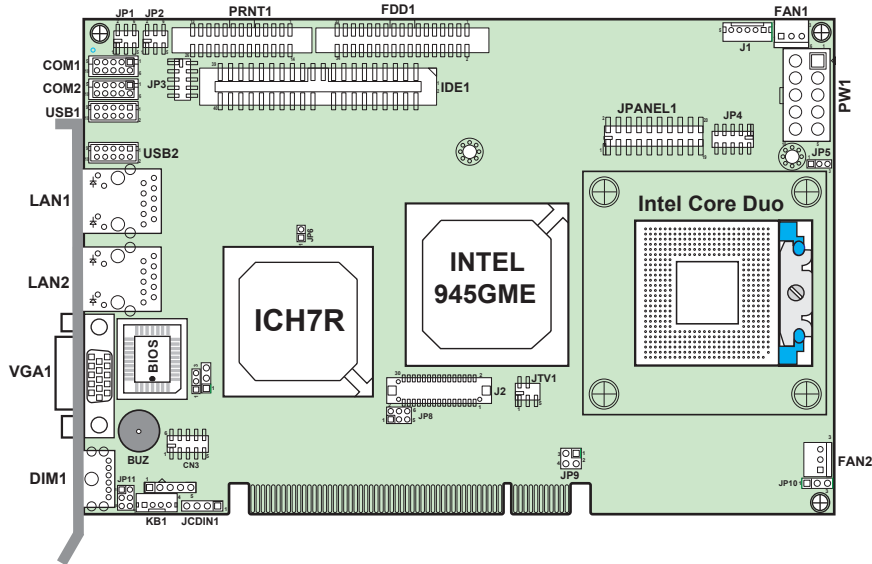

SBC

PCI-531LF

PCI Intel® Core Duo / Solo / Core 2 Duo / Duo LV CPU Card w / VGA / Audio / 2LAN

Features :

- Supports Intel® Core Duo / Solo / Core 2 Duo / Duo LV onBoard Processor
- Equipped with Intel® 945GME chipset
- Support two Gigabit LAN ports with Wake-on-LAN
- Support two SATA ports
- Expansion slots for 1 compact flash

ISO CERTIFIED

9001 14001

PCI-531LF

PCI Intel® Core Duo / Solo / Core 2 Duo / Duo LV CPU Card w / VGA / Audio / 2LAN

Specifications

System

CPU Type	Intel® Core Duo / Solo / Core 2 Duo / Duo LV Sock478-pin socket on board
Chipset	Intel® 945GME + ICH7R + FWH (FSB : 667MHz)
DRAM	200Pin DDRII. SO-DIMM x 1
BIOS	PhoenixAward PnP BIOS Memory size 4 Mbytes, with VGA BIOS
Watchdog	1~255 secs Watchdog timer selectable w / Reset / NMI
Power Supply	10-pin ATX connector on board, Support AT/ATX Power
Dimension	185mm x 122mm (7.28" x 4.8")

I/O Chipset

IDE Interface	One IDE connector with 40-pin Boxheader (UDMA 100)
SATA Port	Two ports SATA support RAID 0,1,5,10 Build in South Bridge
FDD Interface	One FDD connector with 34-pin Boxheader on board
Function BUS	CF x 1 (2nd IDE)
Serial Port	2 port, 16550 UARTs RS-232, COM1 for RS-232, COM2 for RS-232/422/485
IrDA	One IrDA Port (Support v1.0 SIR protocol)
Keyboard	PS/2 Connector, with mini DIN connector or external connector, Support Y-Cable
Mouse	PS/2 Connector, with mini DIN connecto

USB	4port, support USB 2.0
LAN	Dual Ports, Marvell 88E8052 x 2 Lan 1 / Lan 2 : Marvell 88E8052, 10/100/1000BaseT Ethernet, 2 ports with Bracket output Supports Wake-on-LAN(For ATX power)
Audio	AC '97 Codec, Realtek ALC655 With Line-in / Line-out / MIC