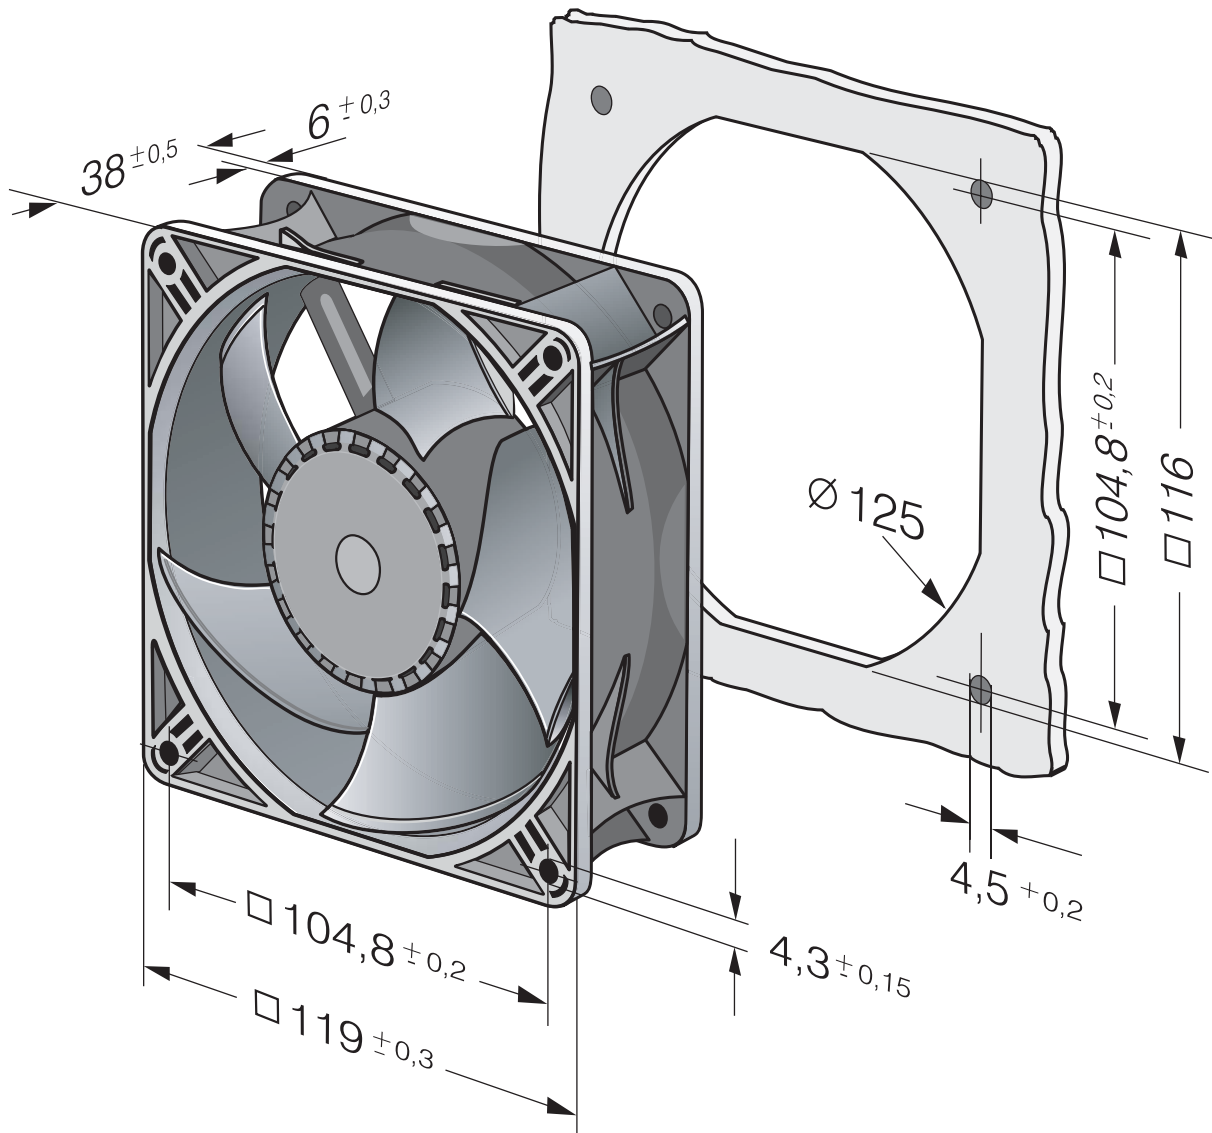

ml = max. load · me = max. efficiency · fa = running at free air · cs = customer specs · cu = customer unit  
Subject to alterations

**Technical features**

<b>Mass</b>	0.25 kg
<b>Dimensions</b>	119 x 119 x 38 mm
<b>Lifetime L10 at 40 °C</b>	80000 h
<b>Lifetime L10 at maximum temperature</b>	30000 h

## Product drawing

Charts