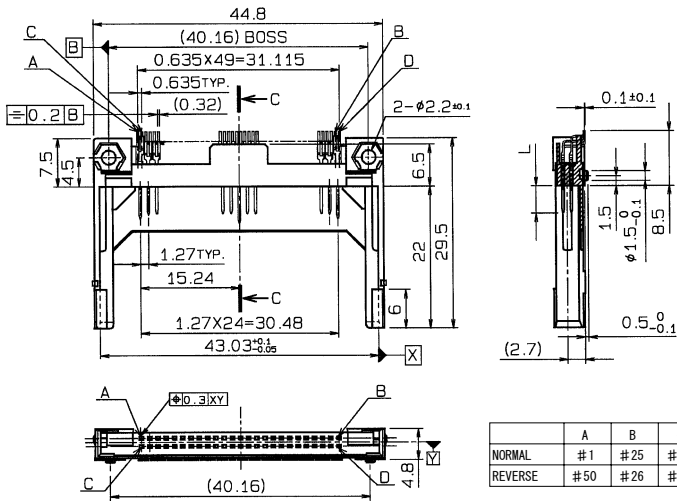

Compact Flash Memory Card Connectors

SERIES

5610

Type I Stand off H=0mm

● Connector

	A	B	C	D
NORMAL	#1	#25	#26	#50
REVERSE	#50	#26	#25	#1