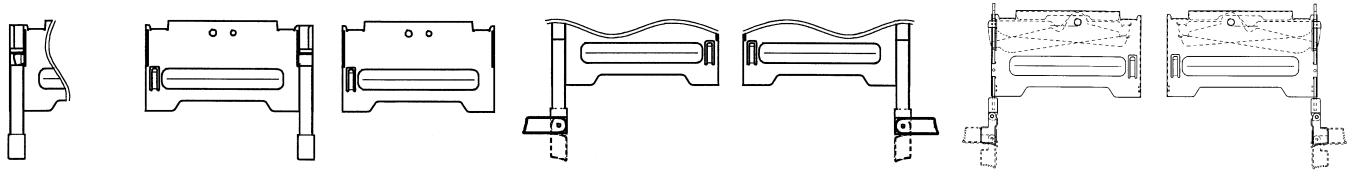

Compact Flash Memory Card

Series 5610/5620

極数 (No. of Pos.)	50
極間隔 (Pitch)	1.27mm Grid
	Tail Pitch 0.635mm
定格電流 (Current)	0.5A Max.
定格電圧 (Voltage)	5V Max.
耐電圧 (D.W.Voltage)	500Vrms/min.

デジタルカメラ、ノートPC、PDA等、携帯用の小型機器などに使用されるコンパクトフラッシュ対応のメモリーカード用コネクタです。
ヘッダーは、自動実装に対応。ボタン位置、カスタムデザインにもフレキシブルに対応します。またノーマル仕様（ノーマル／リバース）に加え、カード下に部品実装が可能なスタンドオフタイプも用意しています。

Series 5610 and 5620 are memory card connector supporting Compact Flash that is used for such small-sized devices as Digital Still Camera, Laptop-PC, PDA, etc.
Series 5610 and Series 5620 consisted of header connector and ejector.
The header supports auto-mounting processes. It flexibly complies with any kind of ejector-button position and customized design. In addition to the normal and reverse type, stand-off type can also be offered, which enables the components to be mounted on the back side of card.

Ejector

LEFT STRAIGHT BUTTON   RIGHT STRAIGHT BUTTON   WITHOUT BUTTON   LEFT FOLDABLE BUTTON   RIGHT FOLDABLE BUTTON   LEFT FOLDABLE BUTTON (SLIM TYPE)   RIGHT FOLDABLE BUTTON (SLIM TYPE)

5610/TYPE I

Connector style Stand off / KEYING	Ejector style Button side		注文コード / Ordering Code	
			Connector	Ejector
  Height=0, Normal	Straight	Left side	31 5610 050 500 871+	30 5610 000 001 000 +
		Right side	31 5610 050 500 871+	30 5610 000 002 000 +
	Foldable	Left side	31 5610 050 500 871+	30 5610 000 005 000 +
		Right side	31 5610 050 500 871+	30 5610 000 006 000 +
	Foldable Slim	Left side	31 5610 050 500 871+	30 5610 000 904 000 +
		Right side	31 5610 050 500 871+	30 5610 000 903 000 +
  Height=0, Reverse	Straight	Left side	31 5610 050 550 871+	30 5610 000 001 000 +
		Right side	31 5610 050 550 871+	30 5610 000 002 000 +
	Foldable	Left side	31 5610 050 550 871+	30 5610 000 005 000 +
		Right side	31 5610 050 550 871+	30 5610 000 006 000 +
	Foldable Slim	Left side	31 5610 050 550 871+	30 5610 000 904 000 +
		Right side	31 5610 050 550 871+	30 5610 000 903 000 +
  Height=2.2, Normal	Straight	Left side	31 5610 050 210 871+	30 5610 000 001 000 +
		Right side	31 5610 050 210 871+	30 5610 000 002 000 +
	Foldable	Left side	31 5610 050 210 871+	30 5610 000 005 000 +
		Right side	31 5610 050 210 871+	30 5610 000 006 000 +
	Foldable Slim	Left side	31 5610 050 210 871+	30 5610 000 904 000 +
		Right side	31 5610 050 210 871+	30 5610 000 903 000 +
  Height=2.2, Reverse	Straight	Left side	31 5610 050 260 871+	30 5610 000 001 000 +
		Right side	31 5610 050 260 871+	30 5610 000 002 000 +
	Foldable	Left side	31 5610 050 260 871+	30 5610 000 005 000 +
		Right side	31 5610 050 260 871+	30 5610 000 006 000 +
	Foldable Slim	Left side	31 5610 050 260 871+	30 5610 000 904 000 +
		Right side	31 5610 050 260 871+	30 5610 000 903 000 +
Without	Without	All Products	70 5610 100 000 000 +	

5620/TYPE II

Connector style Stand off / KEYING	Ejector style Button side		注文コード / Ordering Code	
			Connector	Ejector
  Height=0, Normal	Straight	Left side	31 5620 050 116 871+	30 5620 000 001 000 +
		Right side	31 5620 050 116 871+	30 5620 000 002 000 +
	Foldable	Left side	31 5620 050 116 871+	30 5620 000 005 000 +
		Right side	31 5620 050 116 871+	30 5620 000 006 000 +
  Height=2.0, Reverse	Straight	Left side	31 5620 050 716 871+	30 5610 000 001 000 +
		Right side	31 5620 050 716 871+	30 5610 000 002 000 +
	Foldable	Left side	31 5620 050 716 871+	30 5610 000 005 000 +
		Right side	31 5620 050 716 871+	30 5610 000 006 000 +
	Foldable Slim	Left side	31 5620 050 716 871+	30 5610 000 904 000 +
		Right side	31 5620 050 716 871+	30 5610 000 903 000 +
Without	Without	All Products	70 5610 100 000 000 +