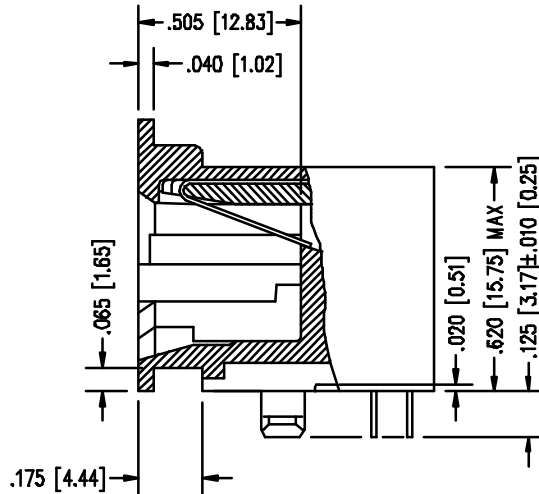

**FOR REFERENCE
ONLY**

**STEWART
CONNECTOR
SYSTEMS, INC.**

R.D. 2, BOX 2020 GLEN ROCK, PENNSYLVANIA 17327

PART NO.: SS-6388-F-K1
EIGHT CONTACT, EIGHT POSITION KEY JACK
F- FLANGE
K1- KEY OPTION

NOTE:
- TOLERANCE COMPLY WITH F.C.C. DIMENSION REQUIREMENTS
ALL OTHERS $\pm .005$ [0.13] UNLESS OTHERWISE SPECIFIED.
- DIMENSIONS SHOWN WITH "*" TO BE CENTRAL
ABOUT CENTER LINE

P.C.B. RECOMMENDED HOLE LAYOUT
SEEN FROM COMPONENT SIDE
TOLERANCE $\pm .003$ [0.08] UNLESS OTHERWISE SPECIFIED

AVAILABLE WITH:
- 15, 30, 50, MICRO-INCH SELECTIVE GOLD PLATING
- LOADED 1 - 8 CONTACTS