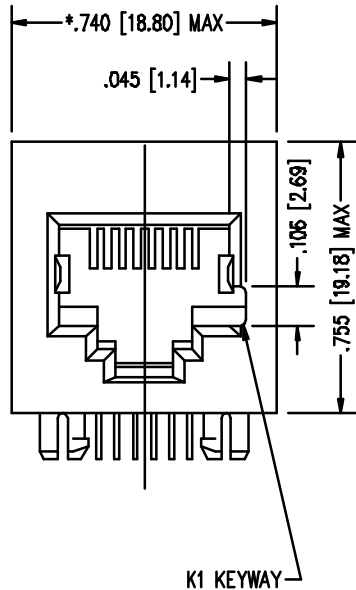

**FOR REFERENCE
ONLY**

**STEWART
CONNECTOR
SYSTEMS, INC.**

R.D. 2, BOX 2020 GLEN ROCK, PENNSYLVANIA 17327

PART NO.: SS-6388-F-K1
EIGHT CONTACT, EIGHT POSITION KEY JACK
F- FLANGE
K1- KEY OPTION

NOTE:
- TOLERANCE COMPLY WITH F.C.C. DIMENSION REQUIREMENTS
ALL OTHERS $\pm .005$ [0.13] UNLESS OTHERWISE SPECIFIED.
- DIMENSIONS SHOWN WITH "*" TO BE CENTRAL
ABOUT CENTER LINE

P.C.B. RECOMMENDED HOLE LAYOUT
SEEN FROM COMPONENT SIDE
TOLERANCE $\pm .003$ [0.08] UNLESS OTHERWISE SPECIFIED

AVAILABLE WITH:
- 15, 30, 50, MICRO-INCH SELECTIVE GOLD PLATING
- LOADED 1 - 8 CONTACTS