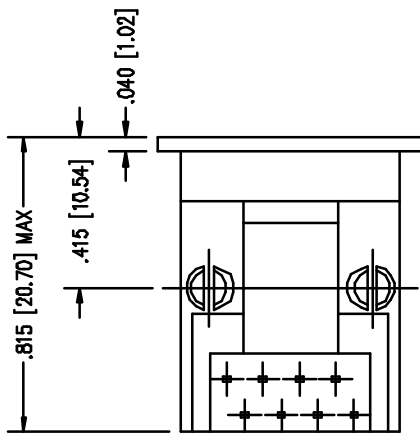

**FOR REFERENCE
ONLY**

**STEWART
CONNECTOR
SYSTEMS, INC.**

R.D. 2, BOX 2020 GLEN ROCK, PENNSYLVANIA 17327

PART NO.: SS-6388-F-K1
EIGHT CONTACT, EIGHT POSITION KEY JACK
F- FLANGE
K1- KEY OPTION

NOTE:
- TOLERANCE COMPLY WITH F.C.C. DIMENSION REQUIREMENTS
ALL OTHERS $\pm .005$ [0.13] UNLESS OTHERWISE SPECIFIED.
- DIMENSIONS SHOWN WITH "*" TO BE CENTRAL
ABOUT CENTER LINE

P.C.B. RECOMMENDED HOLE LAYOUT
SEEN FROM COMPONENT SIDE
TOLERANCE $\pm .003$ [0.08] UNLESS OTHERWISE SPECIFIED

AVAILABLE WITH:
- 15, 30, 50, MICRO-INCH SELECTIVE GOLD PLATING
- LOADED 1 - 8 CONTACTS