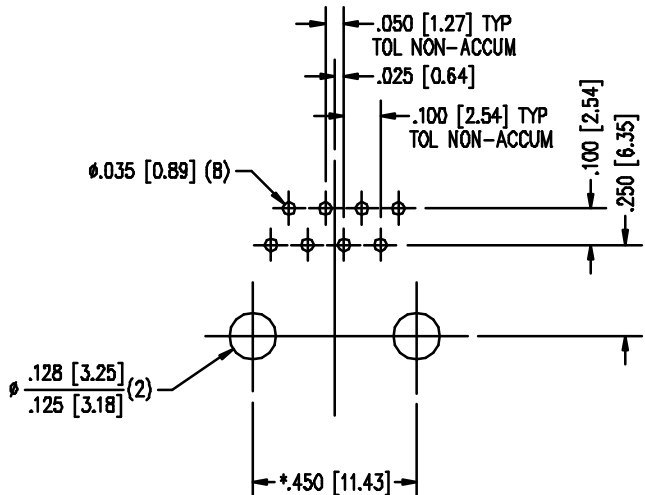

**FOR REFERENCE
ONLY**

**STEWART
CONNECTOR
SYSTEMS, INC.**

R.D. 2, BOX 2020 GLEN ROCK, PENNSYLVANIA 17327

PART NO.: SS-6388-F-K1
EIGHT CONTACT, EIGHT POSITION KEY JACK
F- FLANGE
K1- KEY OPTION

NOTE:
- TOLERANCE COMPLY WITH F.C.C. DIMENSION REQUIREMENTS
ALL OTHERS $\pm .005$ [0.13] UNLESS OTHERWISE SPECIFIED.
- DIMENSIONS SHOWN WITH "*" TO BE CENTRAL
ABOUT CENTER LINE

P.C.B. RECOMMENDED HOLE LAYOUT
SEEN FROM COMPONENT SIDE
TOLERANCE $\pm .003$ [0.08] UNLESS OTHERWISE SPECIFIED

AVAILABLE WITH:
- 15, 30, 50, MICRO-INCH SELECTIVE GOLD PLATING
- LOADED 1 - 8 CONTACTS