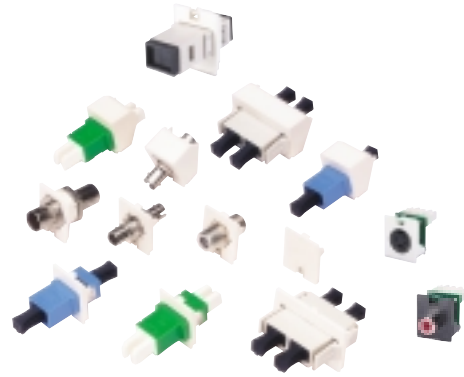

### Features

- Totally interchangeable between 6000 Multimedia Patch Panels and 6000 Multimedia Outlets
- Fully supports fiber, coax, RCA, and S-Video applications
- Choose from 12 colors that include TIA/EIA 606 colors for insert body
- Available in angled or flat profiles
- Blank inserts available to fill unused ports on 6000 Multimedia Patch Panels

### Ordering Information

Description	Catalog Number
<b>Flat Media Adapters</b> Singlemode LX.5® Multimode LX.5® Singlemode SC Singlemode Duplex SC Multimode SC Multimode Duplex SC Singlemode ST® Multimode ST® Multimode MTRJ BNC F-Adapter RCA-Adapter, black* RCA-Adapter, red* RCA-Adapter, white* RCA-Adapter, yellow* S-Video*	ADC6SADUMSMLX5XX ADC6SADUMMMLX5XX ADC6SADUMSMSCXX ADC6SADUMSMDSCXX ADC6SADUMMMSCXX ADC6SADUMMDSCXX ADC6SADUMSMSTXX ADC6SADUMMMSTXX ADC6SADUMMMRJXX ADC6SADUMBNCXX ADC6SADUMFCNXX ADC6SADUMRCABXX ADC6SADUMRCARXX ADC6SADUMRCAWXX ADC6SADUMRCAYXX ADC6SADUMSVDXX
<b>Angled Media Adapters</b> Singlemode LX.5® Multimode LX.5® Singlemode SC Singlemode Duplex SC Multimode SC Multimode Duplex SC Singlemode ST® Multimode ST® Multimode MTRJ	ADC6SADANSMLX5XX ADC6SADANMMLX5XX ADC6SADANSMSCXX ADC6SADANSMDSCXX ADC6SADANMMSCXX ADC6SADANMDSCXX ADC6SADANSMSTXX ADC6SADANMMSTXX ADC6SADANMMRJXX
<b>Blank Inserts (Ships in pack of 10)</b> Blank Insert - Electrical Ivory Blank Insert - Office White Blank Insert - Black Blank Insert - Gray Blank Insert - Snow White	ADC6SADUMBK00 ADC6SADUMBK01 ADC6SADUMBK02 ADC6SADUMBK06 ADC6SADUMBK07

NOTE: \*RCA and S-Video adapters feature 110 IDC on rear.