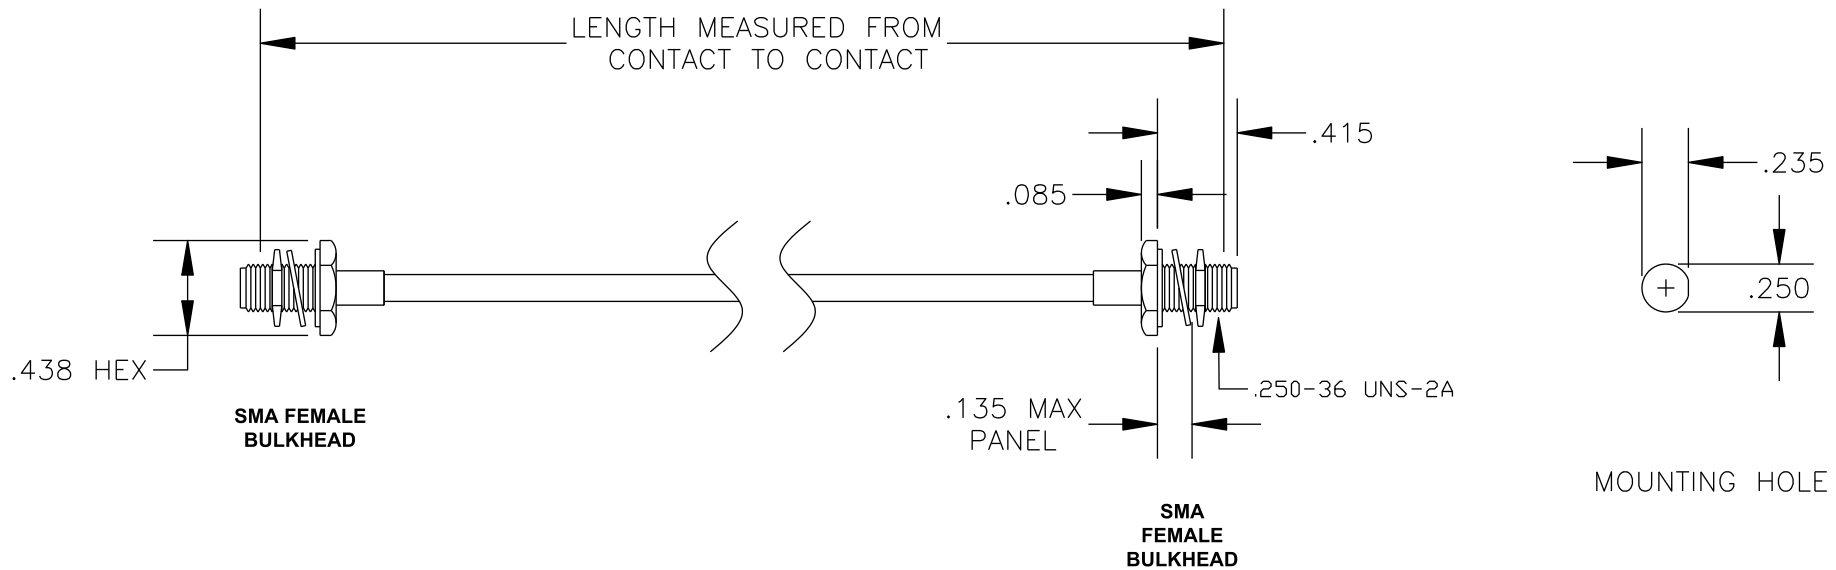

COMPONENTS	IMPEDANCE
SMA FEMALE BULKHEAD	50 OHM
SMA FEMALE BULKHEAD	50 OHM
PE-SR402FL	50 OHM

Standard Lengths	
-12	12"
-24	24"
-36	36"
-48	48"
-60	60"
-XXX	Custom Length in inches

PASTERNAK ENTERPRISES, INC.

P.O BOX 16759, IRVINE, CA 92623
PHONE (949) 261-1920 FAX (949) 261-7451

WEB ADDRESS: www.pasternack.com
E-MAIL ADDRESS: sales@pasternack.com

COAXIAL & FIBER OPTICS

DWG TITLE

PE33864LF-XX

DES. CABLE ASSEMBLY, PE-SR402FL, SMA FEMALE BULKHEAD TO SMA FEMALE BULKHEAD (LEAD FREE)

REV. A **FSCM NO. 53919**

CAD FILE 012408

SCALE N/A

SIZE A 147

NOTES:

1. UNLESS OTHERWISE SPECIFIED ALL DIMENSIONS ARE NOMINAL.
2. ALL SPECIFICATIONS ARE SUBJECT TO CHANGE WITHOUT NOTICE AT ANY TIME.
3. DIMENSIONS ARE IN INCHES.
4. LENGTH TOLERANCE IS $\pm 1.5\%$ OR $\pm 3/8"$, WHICHEVER IS GREATER.