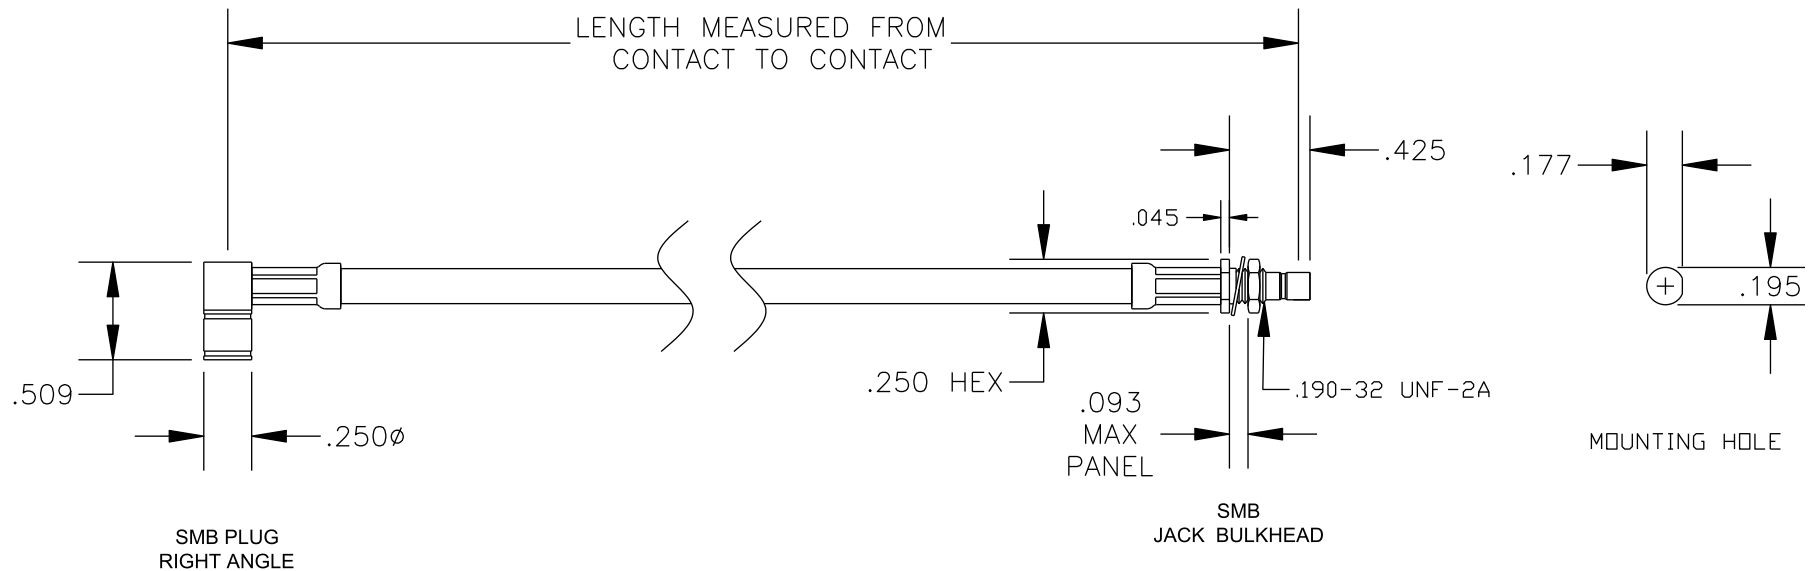

COMPONENTS	IMPEDANCE
SMB PLUG RIGHT ANGLE	50 OHM
SMB JACK BULKHEAD	50 OHM
RG142B/U	50 OHM

Standard Lengths	
-12	12"
-24	24"
-36	36"
-48	48"
-60	60"
-XXX	Custom Length in inches

PASTERNAK ENTERPRISES, INC.

P.O. BOX 16759, IRVINE, CA 92623
PHONE (949) 261-1920 FAX (949) 261-7451

WEB ADDRESS: www.pasternack.com
E-MAIL ADDRESS: sales@pasternack.com

COAXIAL & FIBER OPTICS

DWG TITLE

PE34471LF-XX

DES. CABLE ASSEMBLY, RG142B/U, SMB PLUG RIGHT ANGLE TO SMB JACK BULKHEAD (LEAD FREE)

REV. A **FSCM NO. 53919**

CAD FILE 020108

SCALE N/A

SIZE A 147

NOTES:

1. UNLESS OTHERWISE SPECIFIED ALL DIMENSIONS ARE NOMINAL.
2. ALL SPECIFICATIONS ARE SUBJECT TO CHANGE WITHOUT NOTICE AT ANY TIME.
3. DIMENSIONS ARE IN INCHES.
4. LENGTH TOLERANCE IS $\pm 1.5\%$ OR $\pm 3/8"$, WHICHEVER IS GREATER.