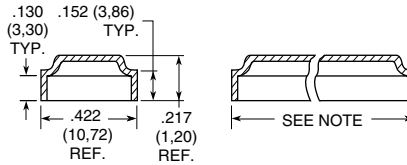

ACCESSORIES

Protective Cover Accessory

For Series 76, & 78

Rigid, clear plastic cover fits all but toggle actuated switches. It provides a top cover for less strenuous cleaning, serves as a dust cover in dirty environments, and provides protection against accidental actuation.

Material: 76,78, only-Polycarbonate.
Purchase as a separate item. Check length of the desired DIP Switch, and then select from the ordering information on this page.
Available from a local Grayhill Distributor.

Note: For length, add .042 "(1,07 MM) to length of DIP switch.