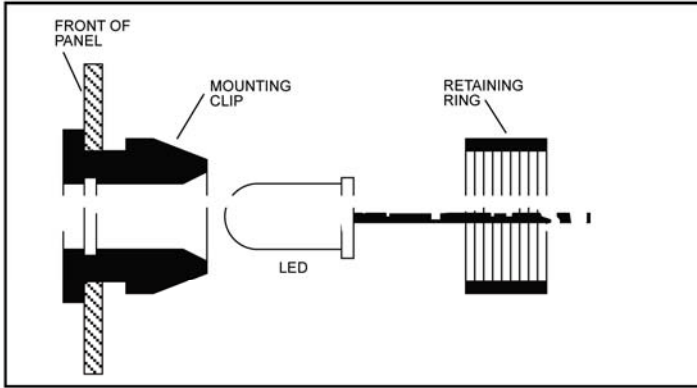

3mm LED Snap-In Mounting Clip

Dialight

515-0006

Snap-In Mounting Clip for use with the following LEDs:

- | | |
|----------|-----------------------|
| 521-9210 | 521-9430 |
| 521-9211 | 521-9431 |
| 521-9215 | 521-9432 |
| 521-9216 | 521-9459 |
| 521-9322 | 521-9478 |
| 521-9323 | 521-9498 |
| 521-9324 | 521-9628 |
| 521-9325 | 521-9636 ← NEW |
| 521-9326 | 521-9428 |
| 521-9408 | 521-9768 |
| 521-9427 | 521-9831 ← NEW |

Mounting Instructions

1. Snap Mounting Clip into front of Panel.
2. Insert LED Lamp into Mounting Clip from rear of Panel.
3. Snap Retaining Ring over Mounting Clip from rear.

4