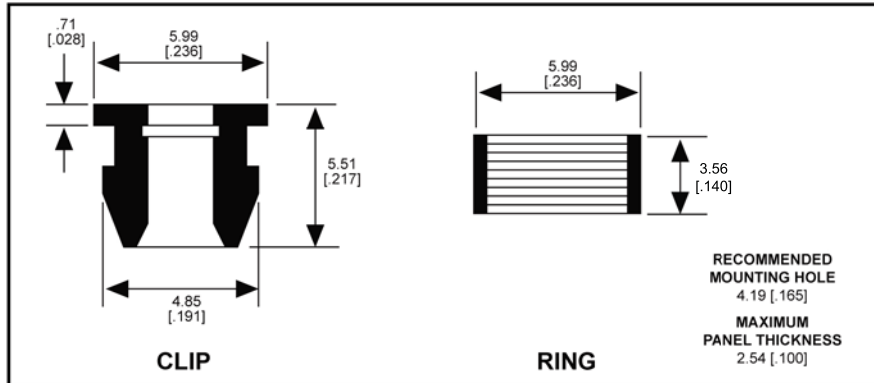

3mm LED Snap-In Mounting Clip

Dialight

515-0006

Snap-In Mounting Clip for use with the following LEDs:

- | | |
|----------|-----------------------|
| 521-9210 | 521-9430 |
| 521-9211 | 521-9431 |
| 521-9215 | 521-9432 |
| 521-9216 | 521-9459 |
| 521-9322 | 521-9478 |
| 521-9323 | 521-9498 |
| 521-9324 | 521-9628 |
| 521-9325 | 521-9636 ← NEW |
| 521-9326 | 521-9428 |
| 521-9408 | 521-9768 |
| 521-9427 | 521-9831 ← NEW |

Mounting Instructions

1. Snap Mounting Clip into front of Panel.
2. Insert LED Lamp into Mounting Clip from rear of Panel.
3. Snap Retaining Ring over Mounting Clip from rear.

4