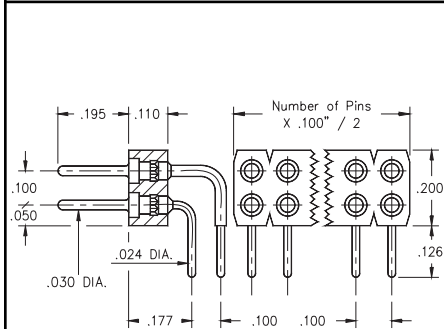

Fig. 1

- Receptacles accept .030" diameter and .025" square pins such as Series 890 and 892 pin headers.
- Pin interconnects available with straight (M-M# 7007) or right angle (M-M# 5005, 5107) solder tails. (See page 173 for details)
- Sockets are available with straight (M-M# 1304) or right angle (M-M# 1305, 1306) solder tails. (See pages 146 & 147 for details)

Fig. 2

Ordering Information

Fig. 1	Series 802...10-001	Straight Pin Header
	802-XX-0__-10-001000	Specify # of pins → 02-64
Fig. 2	Series 802...20-001	Right Angle Pin Header
	802-XX-0__-20-001000	Specify # of pins → 02-64

Fig. 3

XX= Plating Code
See Below

For RoHS compliance, select plating code. For the gold option (XX=10) also change part number from 802-XX-0XX-X0-001000 to 802-10-0XX-X0-001100

SPECIFY PLATING CODE XX=	10	90	40	
Pin Plating	10μ" Au	200μ" Sn/Pb	200μ" Sn	

Home > Product Search > Product Details

Product Number: 803-XX-XXX-10-001000 PD

DESCRIPTION:
 INTERCONNECT Socket
 .100 Grid, Straight Socket
 Standard Solder Tail
 Double Row
 Through Hole

LOOSE PIN INFORMATION: