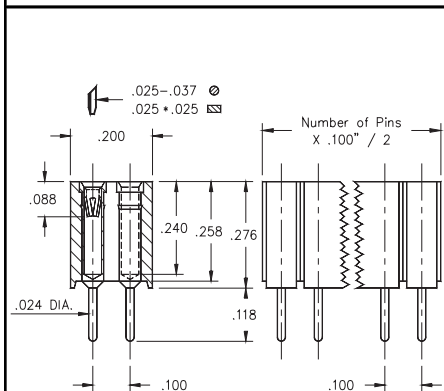

Fig. 1

- Receptacles accept .030" diameter and .025" square pins such as Series 890 and 892 pin headers.
- Pin interconnects available with straight (M-M# 7007) or right angle (M-M# 5005, 5107) solder tails. (See page 173 for details)
- Sockets are available with straight (M-M# 1304) or right angle (M-M# 1305, 1306) solder tails. (See pages 146 & 147 for details)

Fig. 2

Ordering Information

Fig. 1	Series 802...10-001	Straight Pin Header
	802-XX-0__-10-001000	Specify # of pins → 02-64
Fig. 2	Series 802...20-001	Right Angle Pin Header
	802-XX-0__-20-001000	Specify # of pins → 02-64

Fig. 3

XX= Plating Code
See Below

For RoHS compliance, select plating code. For the gold option (XX=10) also change part number from 802-XX-0XX-X0-001000 to 802-10-0XX-X0-001100

SPECIFY PLATING CODE XX=	10	90	40	
Pin Plating	10μ" Au	200μ" Sn/Pb	200μ" Sn	

Home > Product Search > Product Details

Product Number: 803-XX-XXX-10-001000 PD

DESCRIPTION:
 INTERCONNECT Socket
 .100 Grid, Straight Socket
 Standard Solder Tail
 Double Row
 Through Hole

LOOSE PIN INFORMATION: