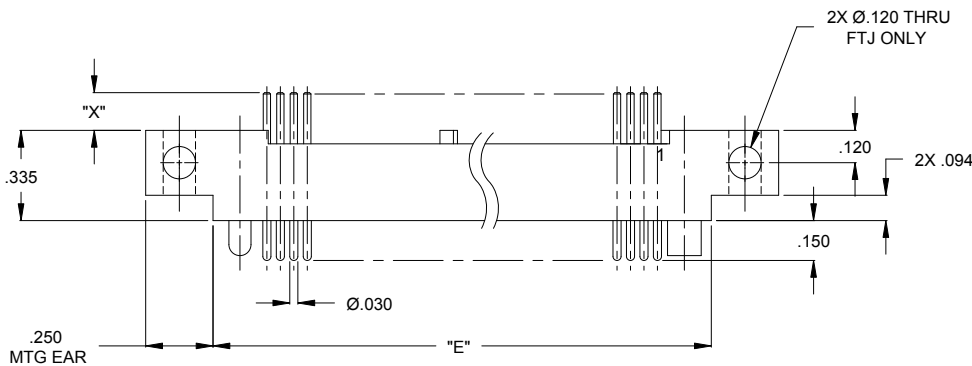

.100 SERIES 2 ROW STRAIGHT PLUG or RECEPTACLE AND RIGHT ANGLE RECEPTACLE

M55302 / 55 Plug
M55302 / 63 Receptacle

No. of Cnt's	Dimensions				
	"A"	"B"	"C"	"D"	"E"
10	1.350	.650	.400	1.100	.850
14	1.550	.850	.600	1.300	1.050
20	1.850	1.150	.900	1.600	1.350
24	2.050	1.350	1.100	1.800	1.550
26	2.150	1.450	1.200	1.900	1.650
30	2.350	1.650	1.400	2.100	1.850
36	2.650	1.950	1.700	2.400	2.150
40	2.850	2.150	1.900	2.600	2.350
44	3.050	2.350	2.100	2.800	2.550
50	3.350	2.650	2.400	3.100	2.850
54	3.550	2.850	2.600	3.300	3.050
56	3.650	2.950	2.700	3.400	3.150
60	3.850	3.150	2.900	3.600	3.350
66	4.150	3.450	3.200	3.900	3.650
70	4.350	3.650	3.400	4.100	3.850

FTJ, FTG, FTF

PLUG

FER - AS SHOWN WITH MTG EARS
FAR - WITHOUT MTG EARS

RECEPTACLE

FER - AS SHOWN WITH MTG EARS
FAR - WITHOUT MTG EARS

FTG - AS SHOWN WITH MTG EARS
FTF - WITHOUT MTG EARS

FTJ - WITH MTG EARS, 2XØ.120 THRU