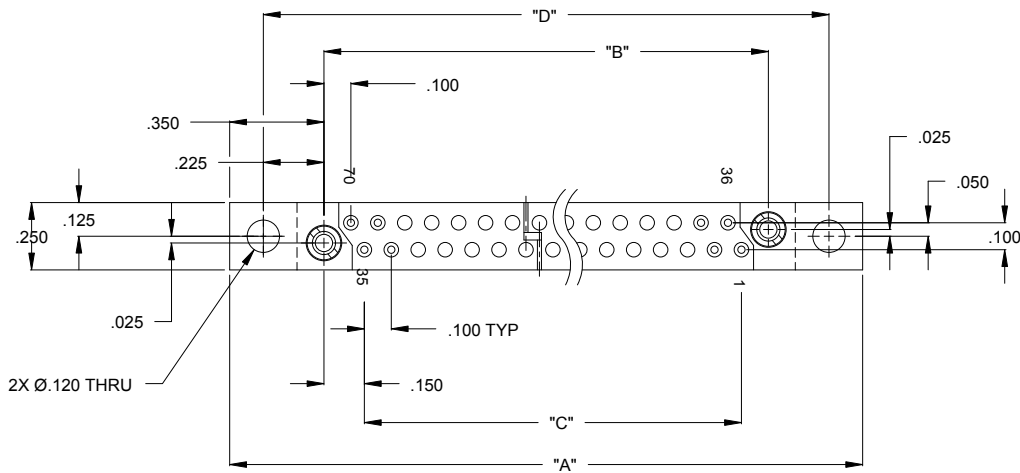

.100 SERIES 2 ROW STRAIGHT PLUG or RECEPTACLE AND RIGHT ANGLE RECEPTACLE

M55302 / 55 Plug
M55302 / 63 Receptacle

No. of Cnt's	Dimensions				
	"A"	"B"	"C"	"D"	"E"
10	1.350	.650	.400	1.100	.850
14	1.550	.850	.600	1.300	1.050
20	1.850	1.150	.900	1.600	1.350
24	2.050	1.350	1.100	1.800	1.550
26	2.150	1.450	1.200	1.900	1.650
30	2.350	1.650	1.400	2.100	1.850
36	2.650	1.950	1.700	2.400	2.150
40	2.850	2.150	1.900	2.600	2.350
44	3.050	2.350	2.100	2.800	2.550
50	3.350	2.650	2.400	3.100	2.850
54	3.550	2.850	2.600	3.300	3.050
56	3.650	2.950	2.700	3.400	3.150
60	3.850	3.150	2.900	3.600	3.350
66	4.150	3.450	3.200	3.900	3.650
70	4.350	3.650	3.400	4.100	3.850

FTJ, FTG, FTF

PLUG

FER - AS SHOWN WITH MTG EARS
FAR - WITHOUT MTG EARS

RECEPTACLE

FER - AS SHOWN WITH MTG EARS
FAR - WITHOUT MTG EARS

FTG - AS SHOWN WITH MTG EARS
FTF - WITHOUT MTG EARS

FTJ - WITH MTG EARS, 2XØ.120 THRU