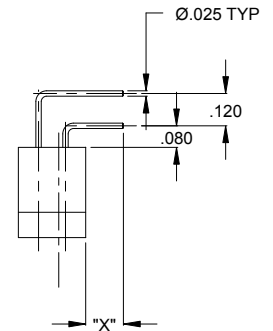

.100 SERIES 2 ROW STRAIGHT PLUG or RECEPTACLE AND RIGHT ANGLE RECEPTACLE

M55302 / 55 Plug
M55302 / 63 Receptacle

No. of Cnt's	Dimensions				
	"A"	"B"	"C"	"D"	"E"
10	1.350	.650	.400	1.100	.850
14	1.550	.850	.600	1.300	1.050
20	1.850	1.150	.900	1.600	1.350
24	2.050	1.350	1.100	1.800	1.550
26	2.150	1.450	1.200	1.900	1.650
30	2.350	1.650	1.400	2.100	1.850
36	2.650	1.950	1.700	2.400	2.150
40	2.850	2.150	1.900	2.600	2.350
44	3.050	2.350	2.100	2.800	2.550
50	3.350	2.650	2.400	3.100	2.850
54	3.550	2.850	2.600	3.300	3.050
56	3.650	2.950	2.700	3.400	3.150
60	3.850	3.150	2.900	3.600	3.350
66	4.150	3.450	3.200	3.900	3.650
70	4.350	3.650	3.400	4.100	3.850

FTJ, FTG, FTF

PLUG

FER - AS SHOWN WITH MTG EARS
FAR - WITHOUT MTG EARS

RECEPTACLE

FER - AS SHOWN WITH MTG EARS
FAR - WITHOUT MTG EARS

FTG - AS SHOWN WITH MTG EARS
FTF - WITHOUT MTG EARS

FTJ - WITH MTG EARS, 2XØ.120 THRU